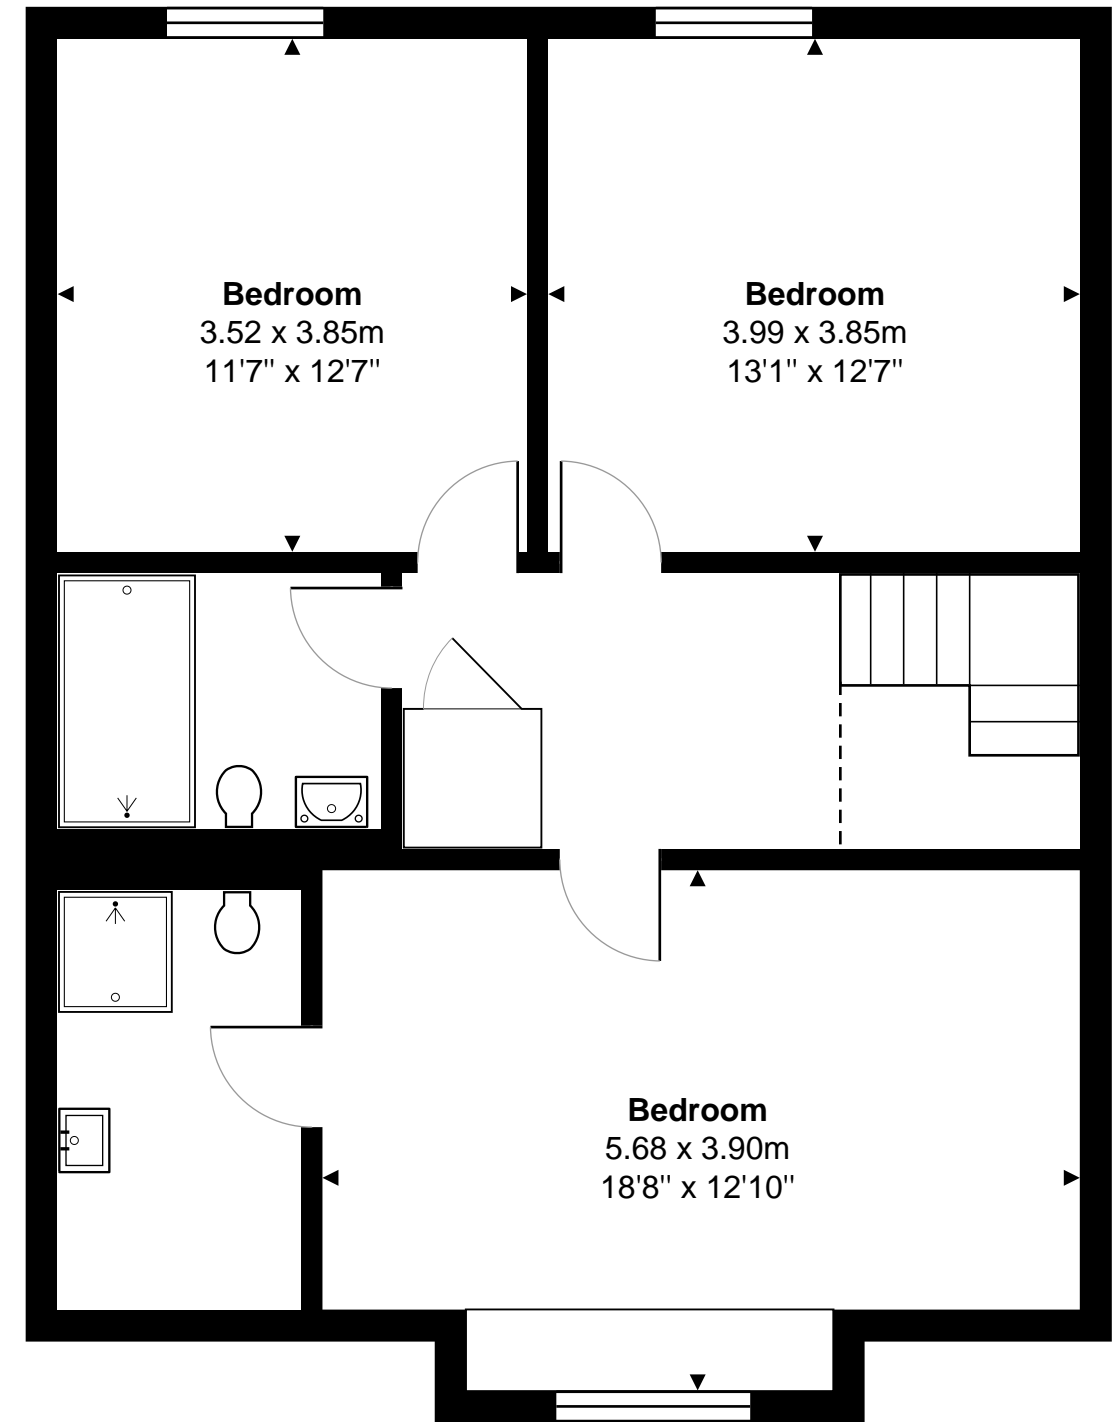

2 Carriage Mews, Grange Court Road, Bristol
Total Area: 201.7 m² ... 2171 ft²

All measurements are approximate and for display purposes only