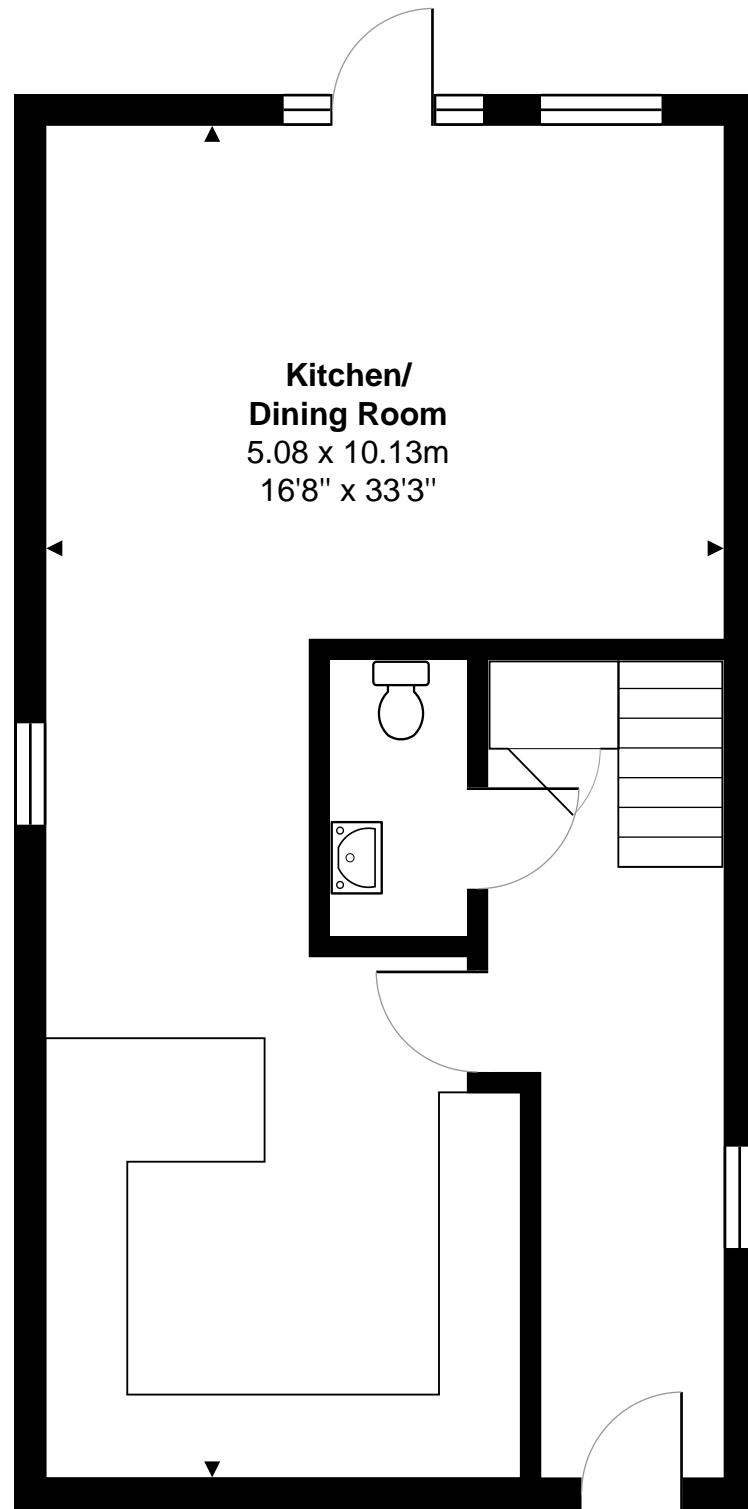

2 Carriage Mews, Grange Court Road, Bristol
Total Area: 201.7 m² ... 2171 ft²

All measurements are approximate and for display purposes only