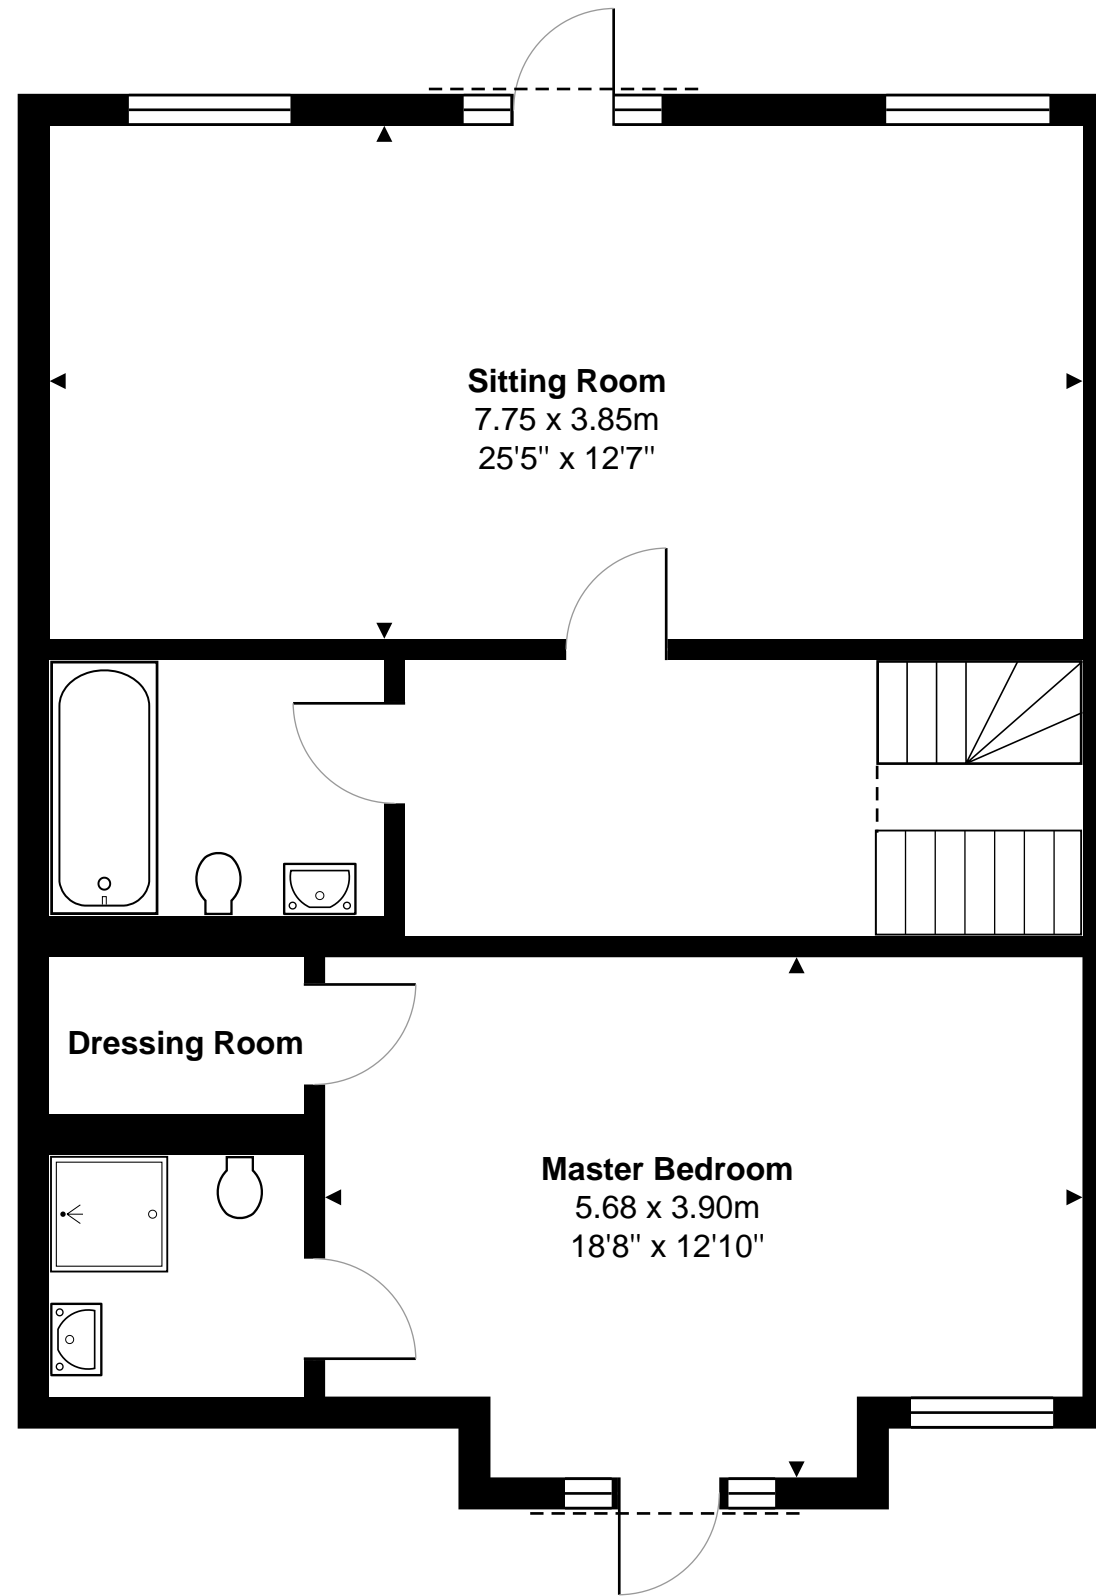

2 Carriage Mews, Grange Court Road, Bristol
Total Area: 201.7 m² ... 2171 ft²

All measurements are approximate and for display purposes only