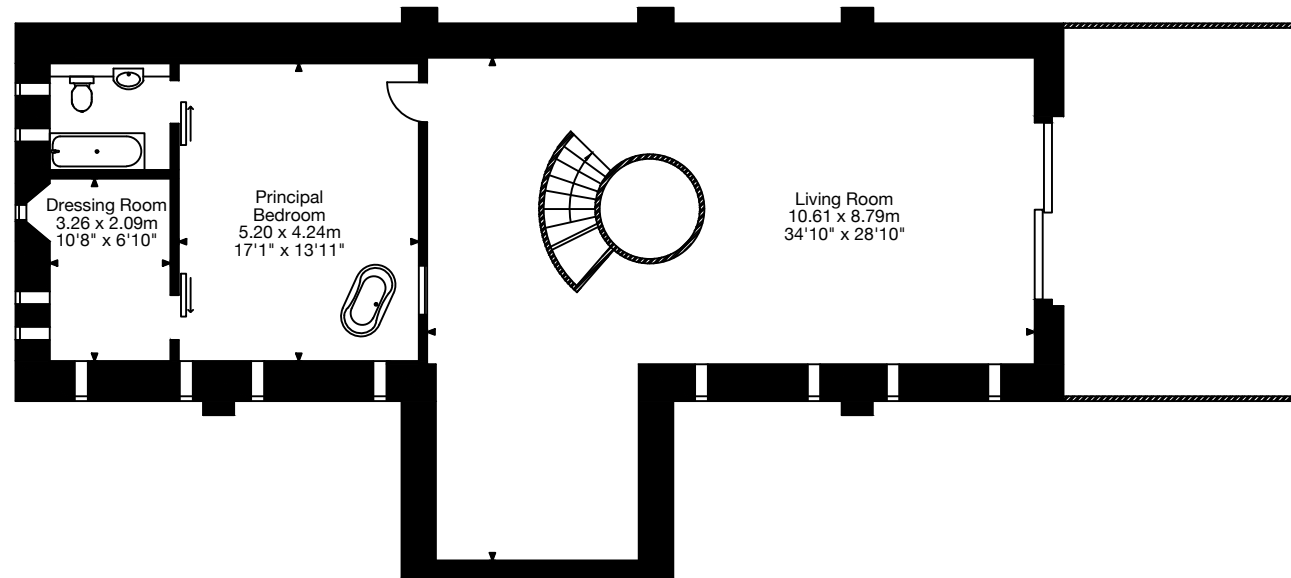

Manor Barn,
High Street, Box
Corsham SN13 8NF

Manor House
4101 Sq Ft - 381 Sq M
Manor Barn
2486 Sq Ft - 231 Sq M
Garage and Annexe
3634 Sq Ft - 338 Sq M
Total Area
10221 Sq Ft - 950 Sq M

First Floor

Ground Floor