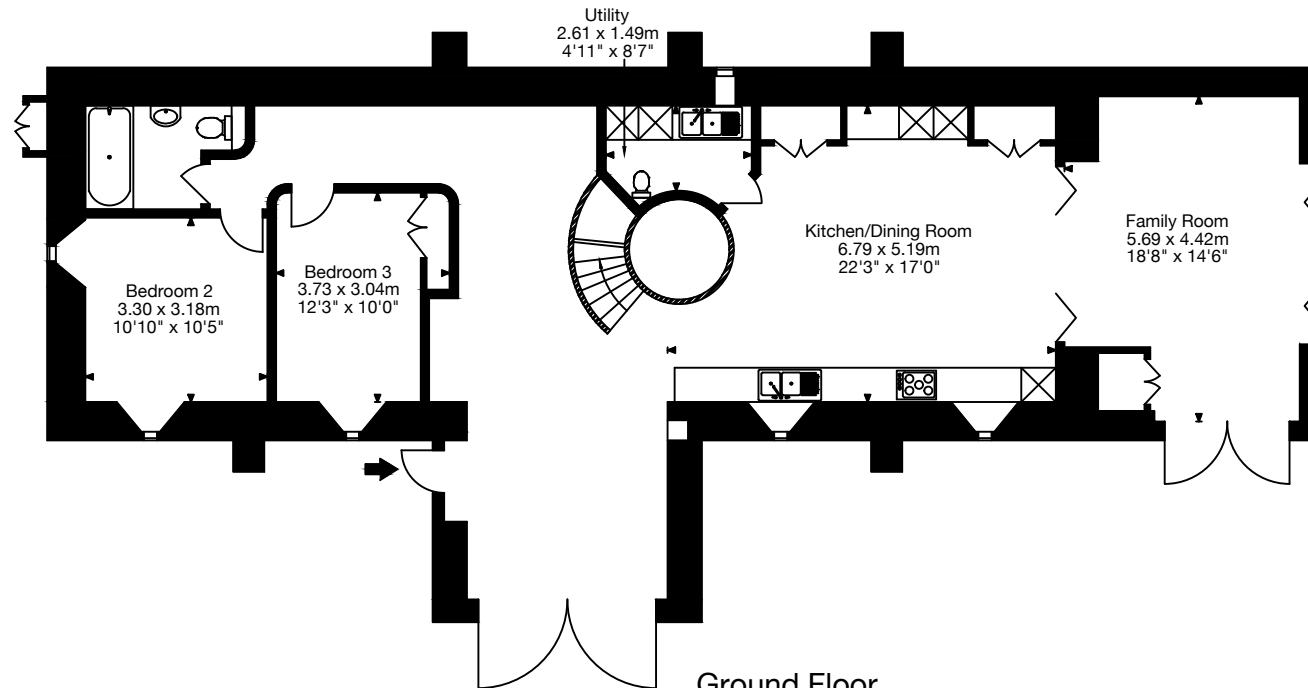

Manor Barn,
High Street, Box
Corsham SN13 8NF

Manor House
4101 Sq Ft - 381 Sq M
Manor Barn
2486 Sq Ft - 231 Sq M
Garage and Annexe
3634 Sq Ft - 338 Sq M
Total Area
10221 Sq Ft - 950 Sq M

First Floor

Ground Floor