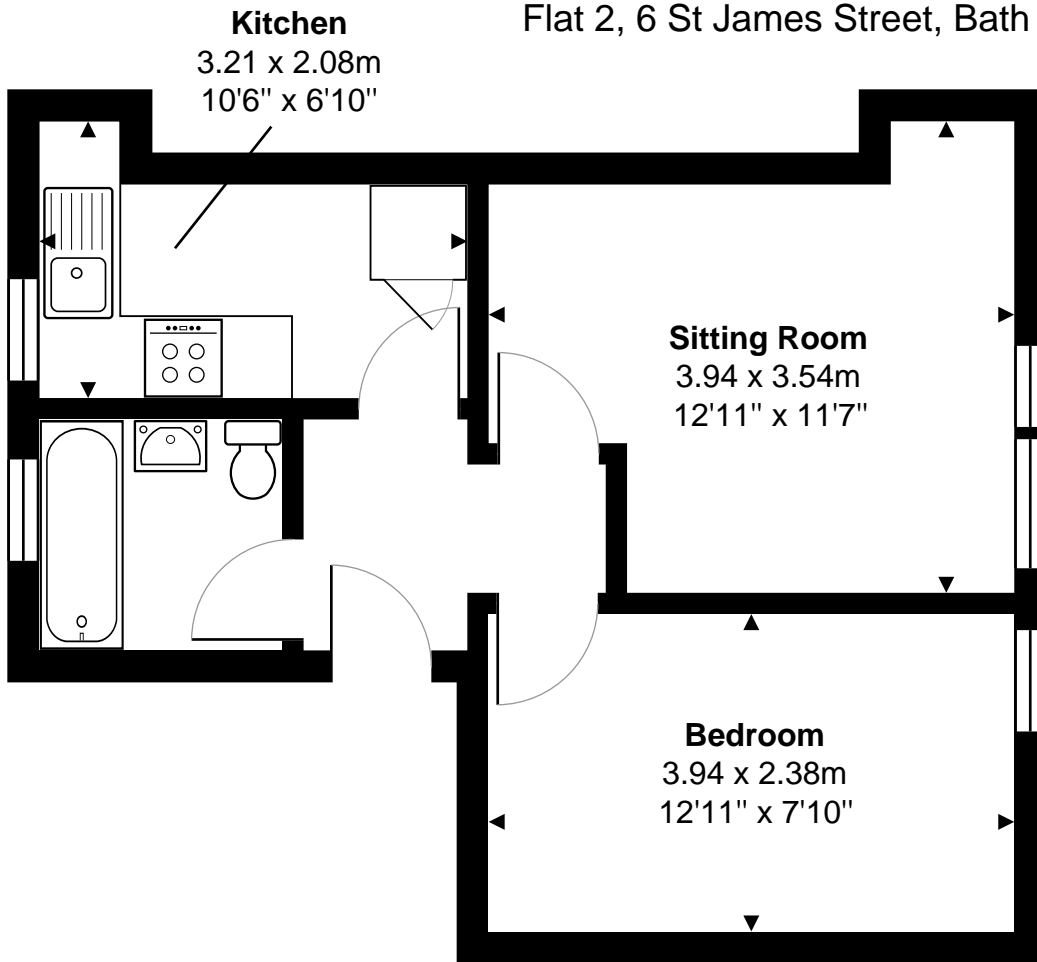

Flat 2, 6 St James Street, Bath

Total Area: 34.6 m<sup>2</sup> ... 372 ft<sup>2</sup>

All measurements are approximate and for display purposes only