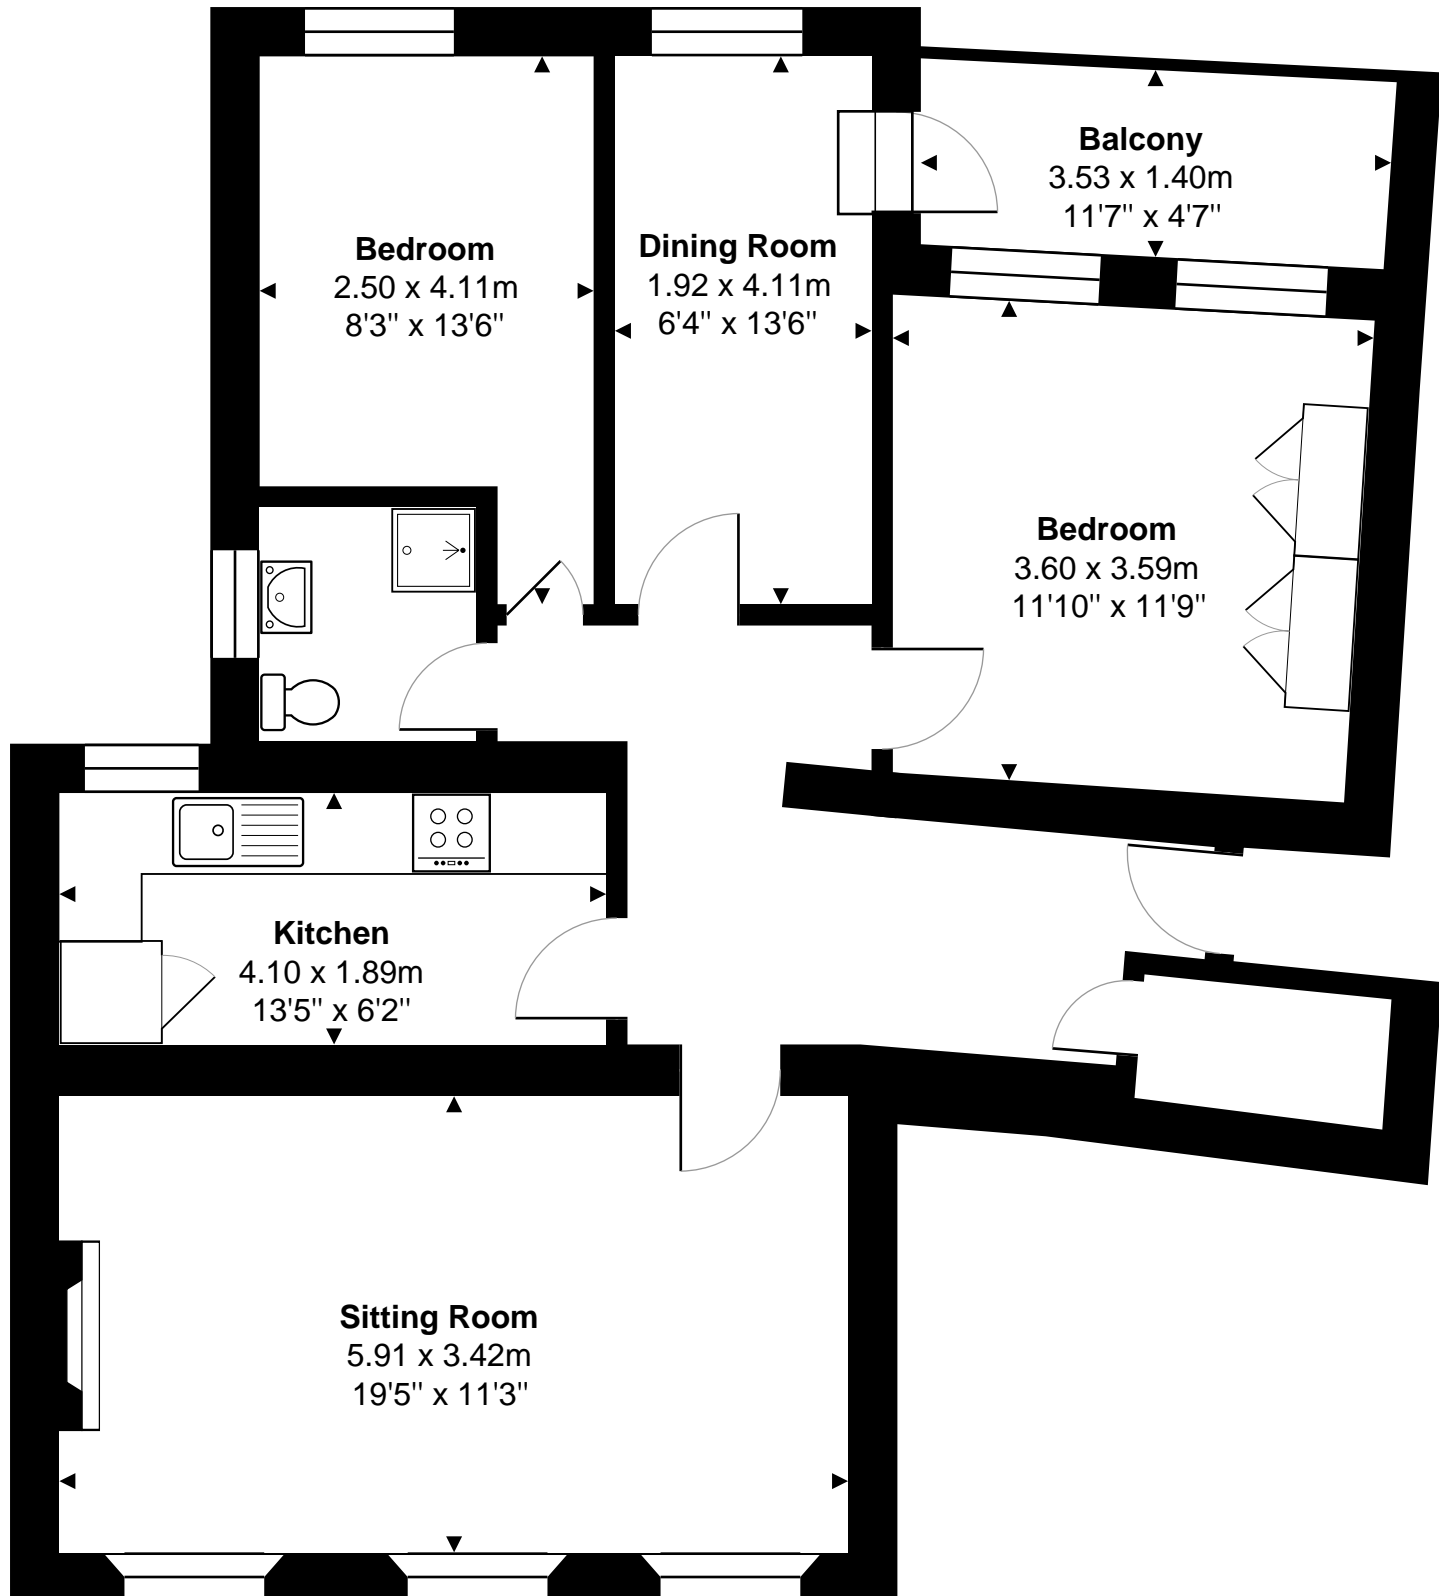

14 Cumberland House, Bath

Total Area: 80.2 m² ... 864 ft² (excluding balcony)

All measurements are approximate and for display purposes only