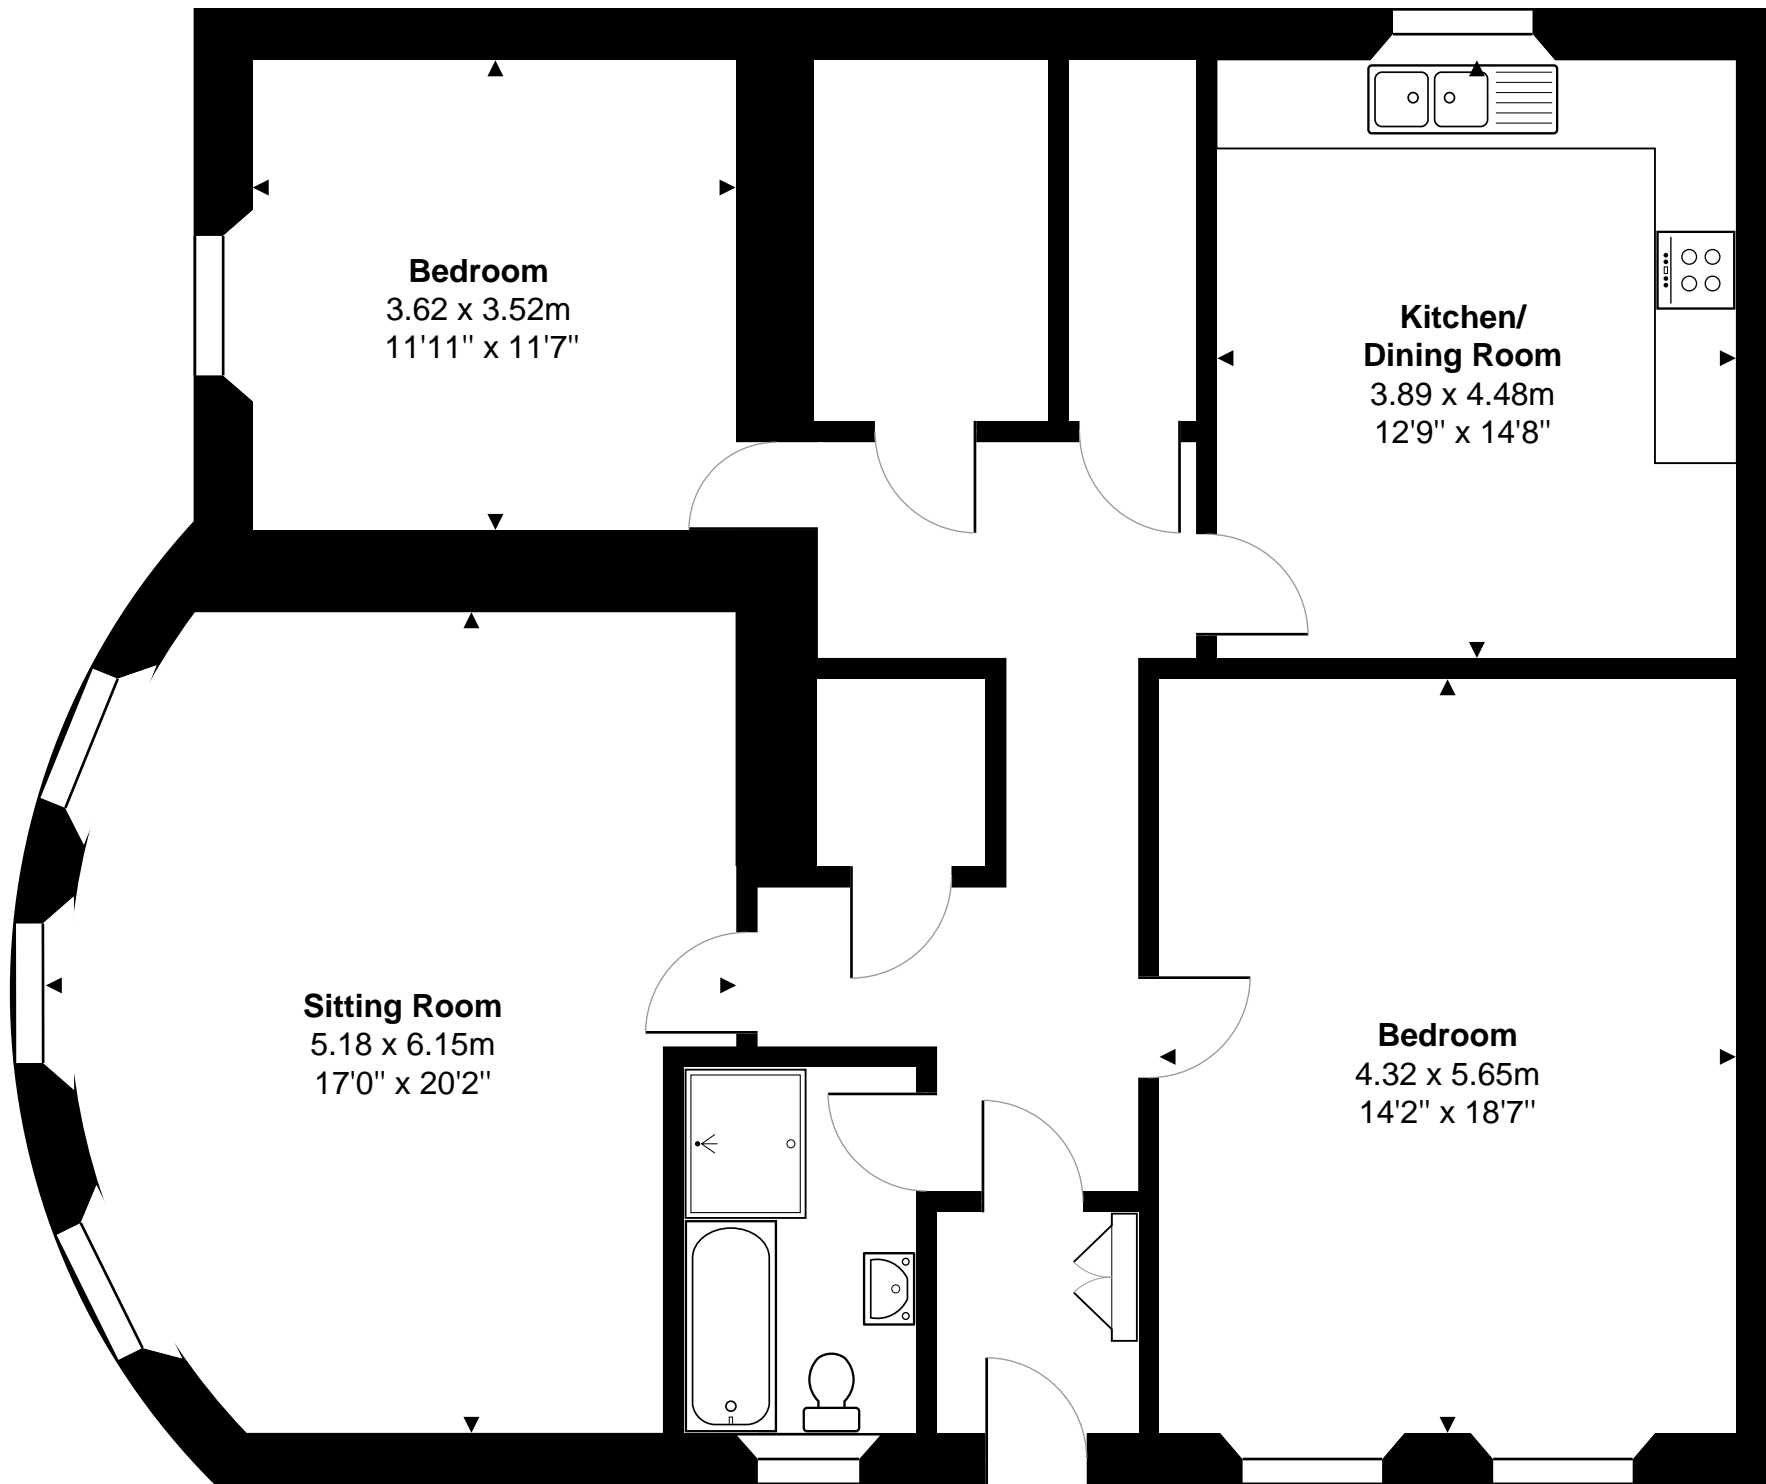

Garden Apartment, 1 Camden Crescent

Total Area: 120.9 m² ... 1301 ft²

All measurements are approximate and for display purposes only