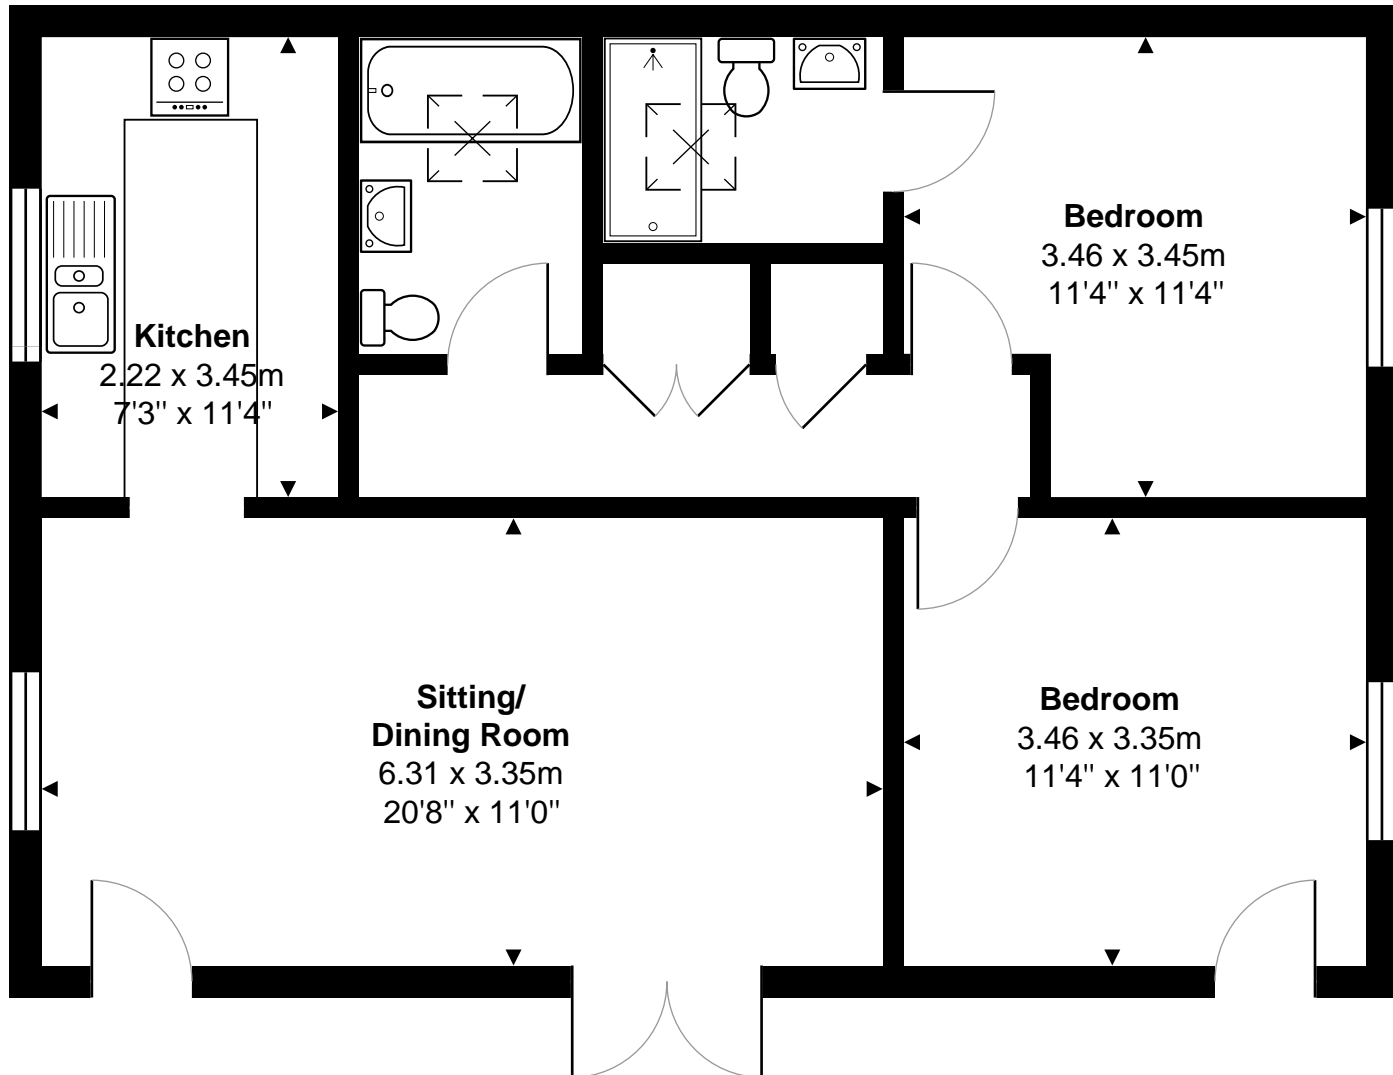

1 Wellhouse Barns, The Chestnuts, Cold Ashton

Total Area: 69.1 m² ... 744 ft²

All measurements are approximate and for display purposes only