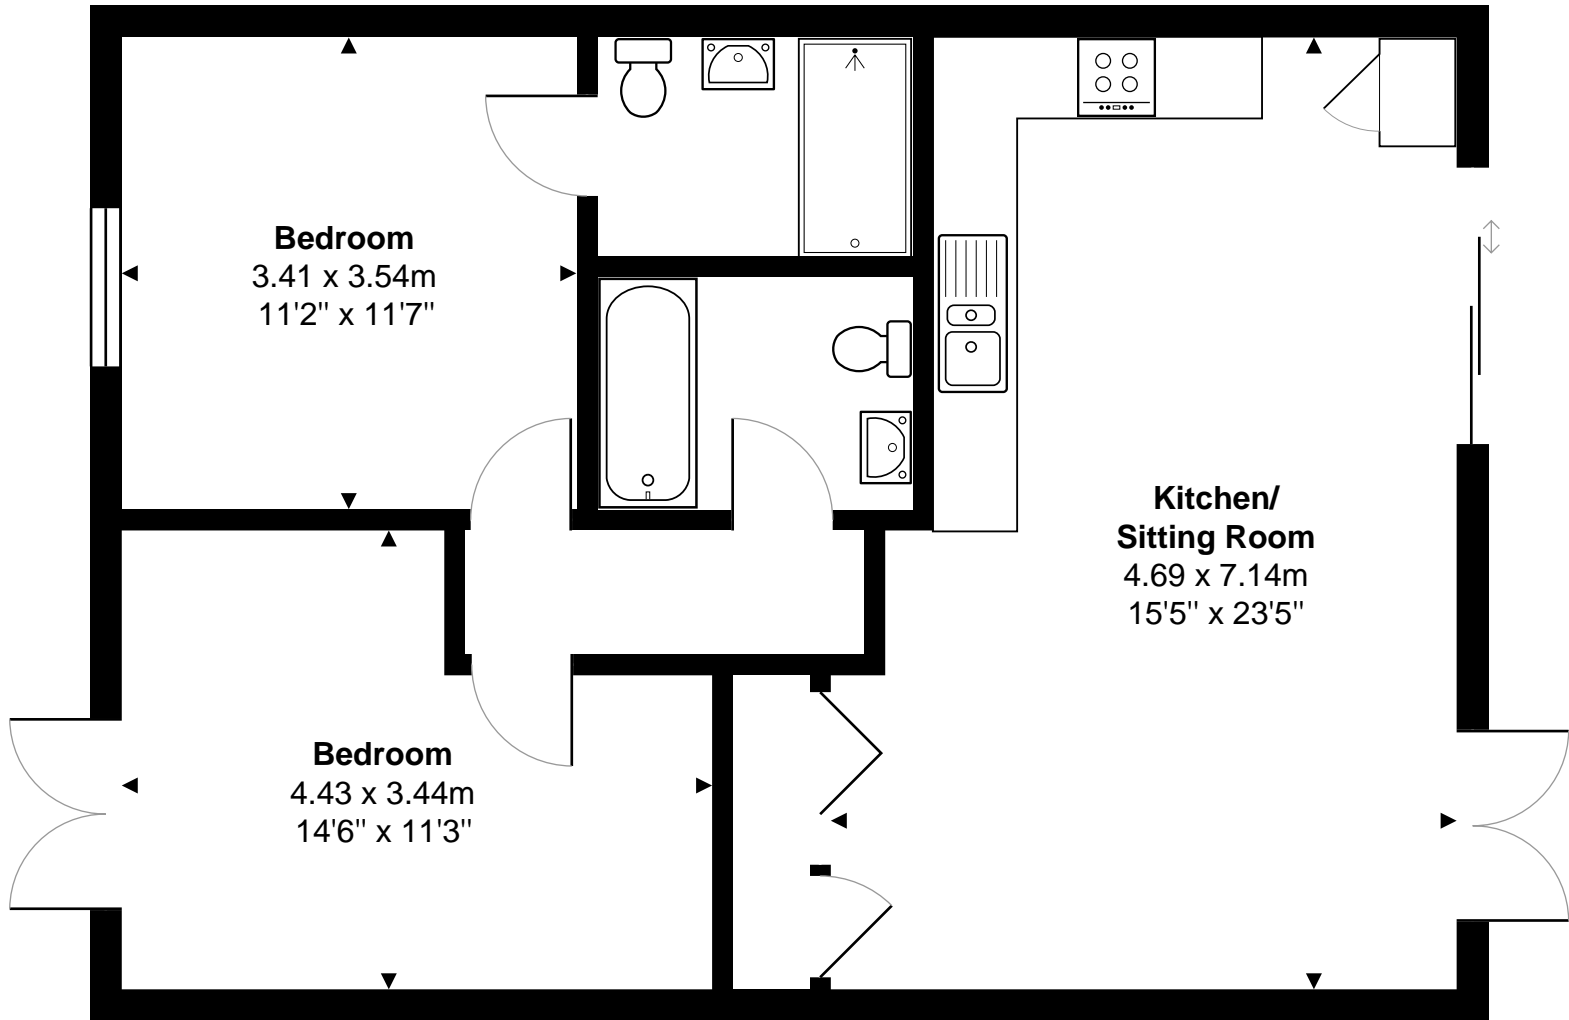

2 Wellhouse Barns, The Chestnuts, Cold Ashton

Total Area: 71.4 m² ... 769 ft²

All measurements are approximate and for display purposes only