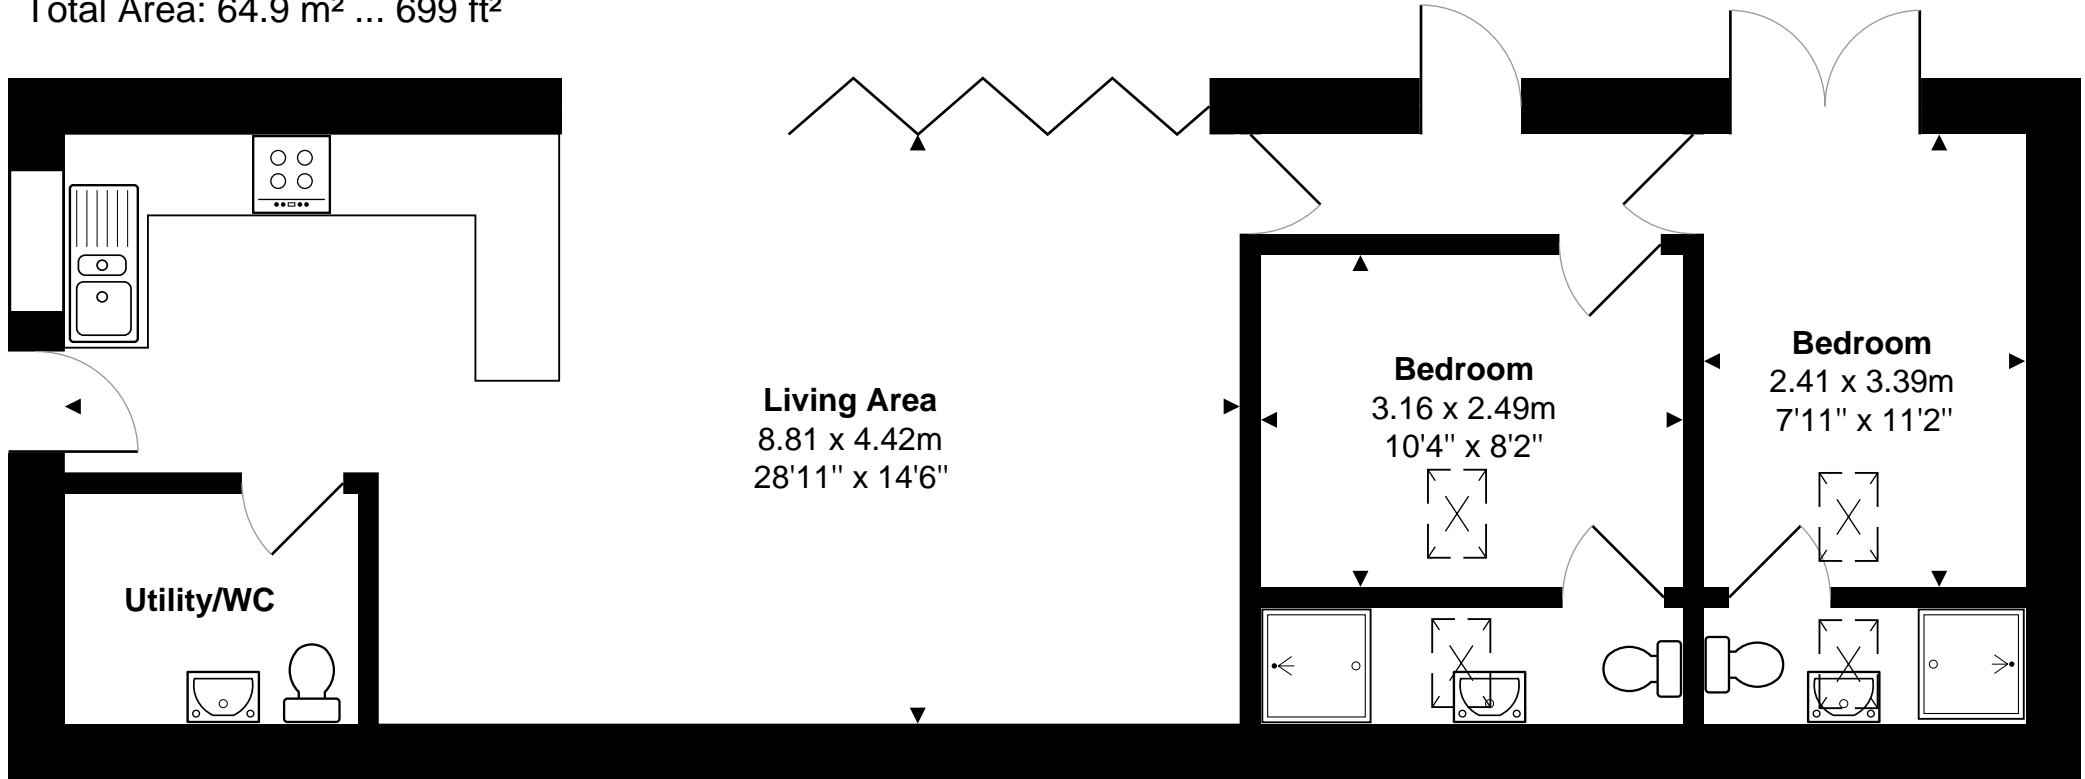

The Pool House, Upper Farm, South Wraxall
Total Area: 64.9 m² ... 699 ft²

All measurements are approximate and for display purposes only