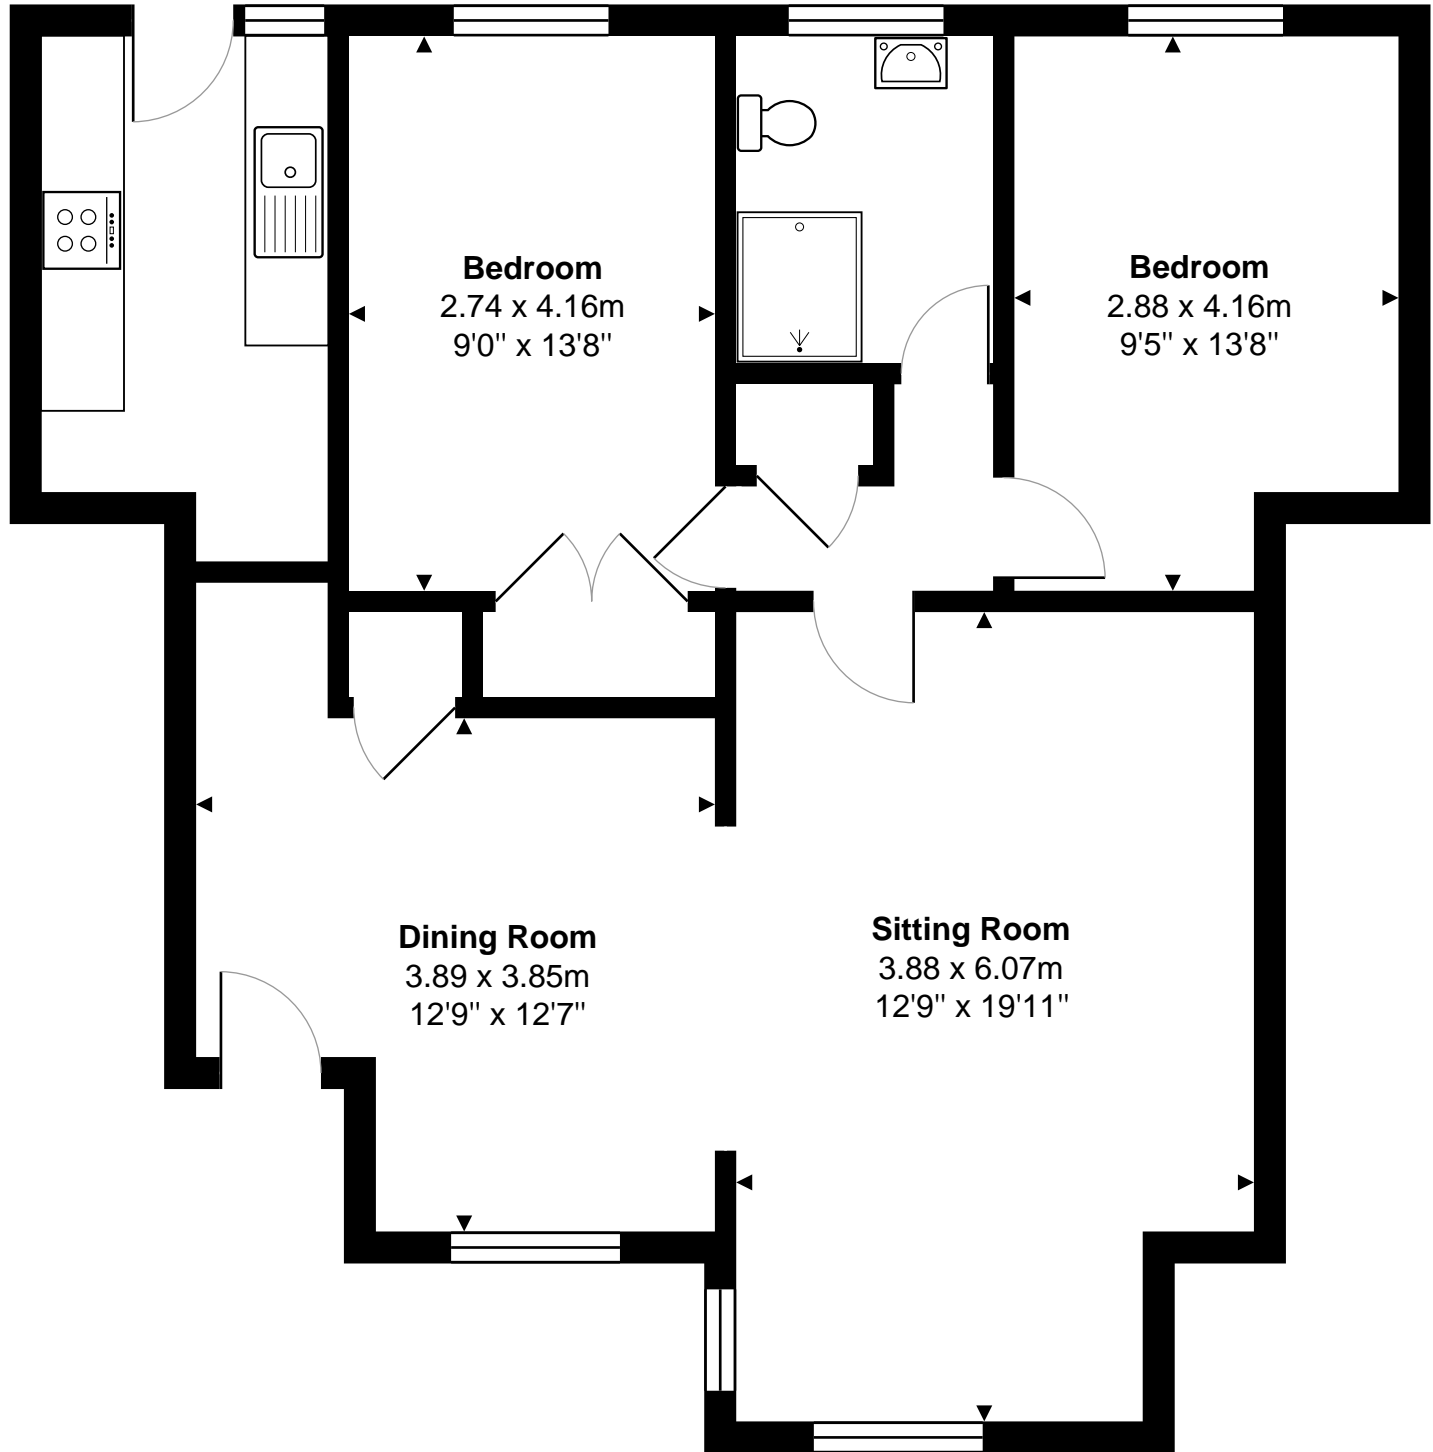

11 Lansdown Mansions, Bath

Total Area: 81.3 m² ... 875 ft²

All measurements are approximate and for display purposes only