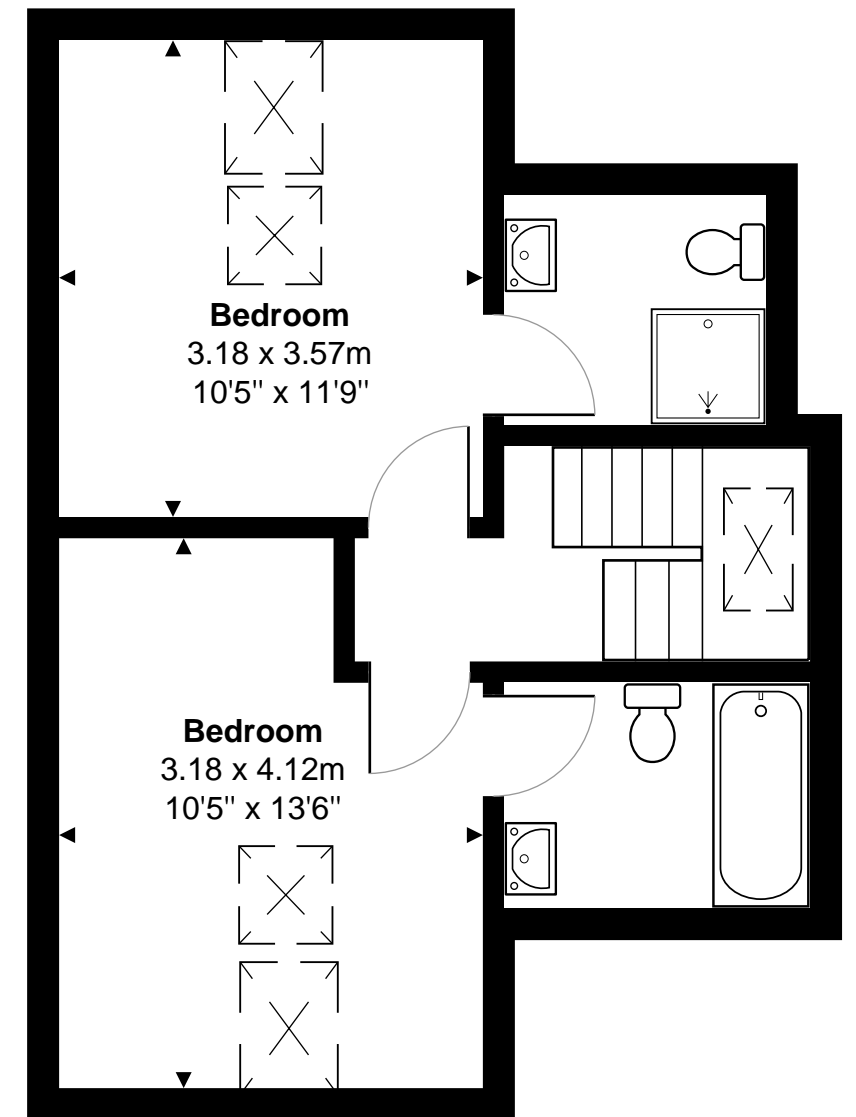

# 19 Crescent Gardens, Bath

Total Area: 172.9 m<sup>2</sup> ... 1861 ft<sup>2</sup>

All measurements are approximate and for display purposes only