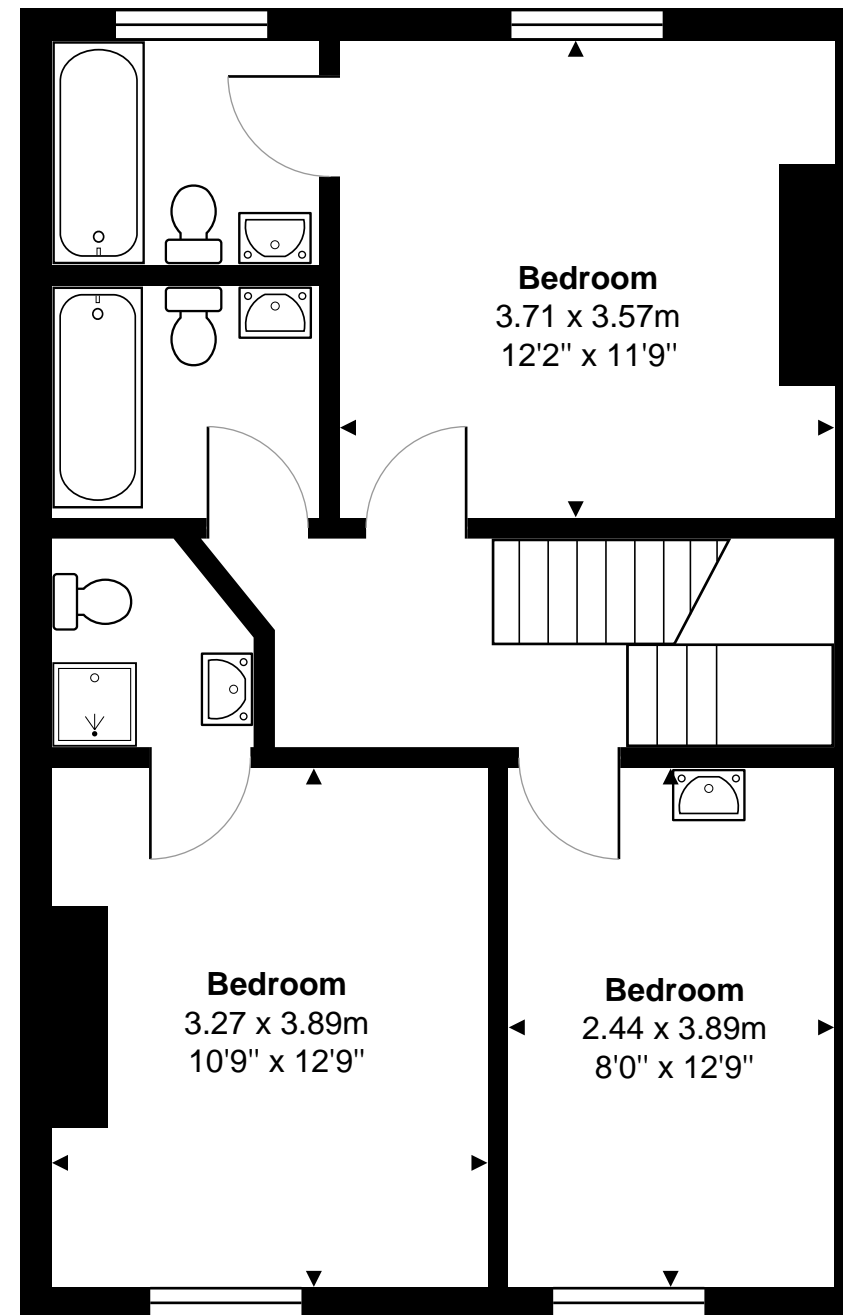

# 19 Crescent Gardens, Bath

Total Area: 172.9 m<sup>2</sup> ... 1861 ft<sup>2</sup>

All measurements are approximate and for display purposes only