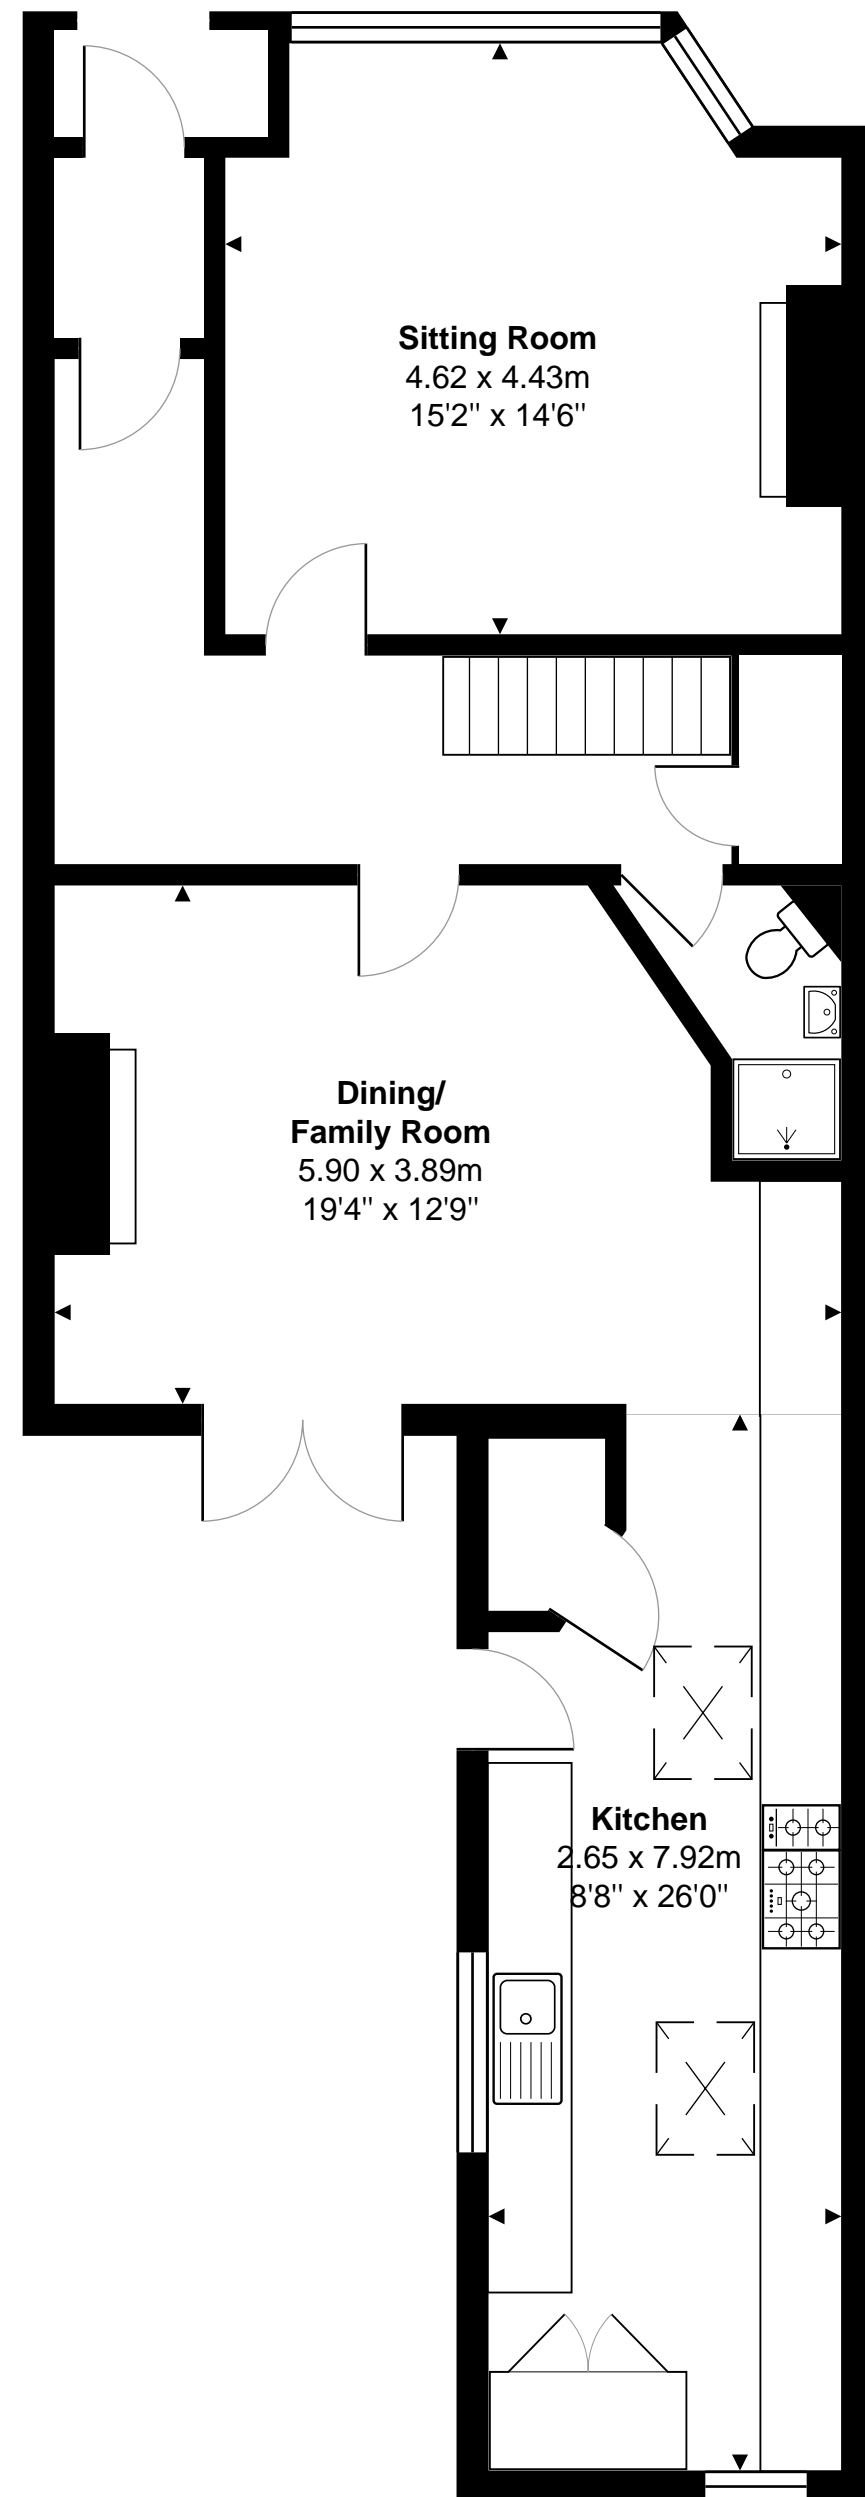

# 19 Crescent Gardens, Bath

Total Area: 172.9 m<sup>2</sup> ... 1861 ft<sup>2</sup>

All measurements are approximate and for display purposes only