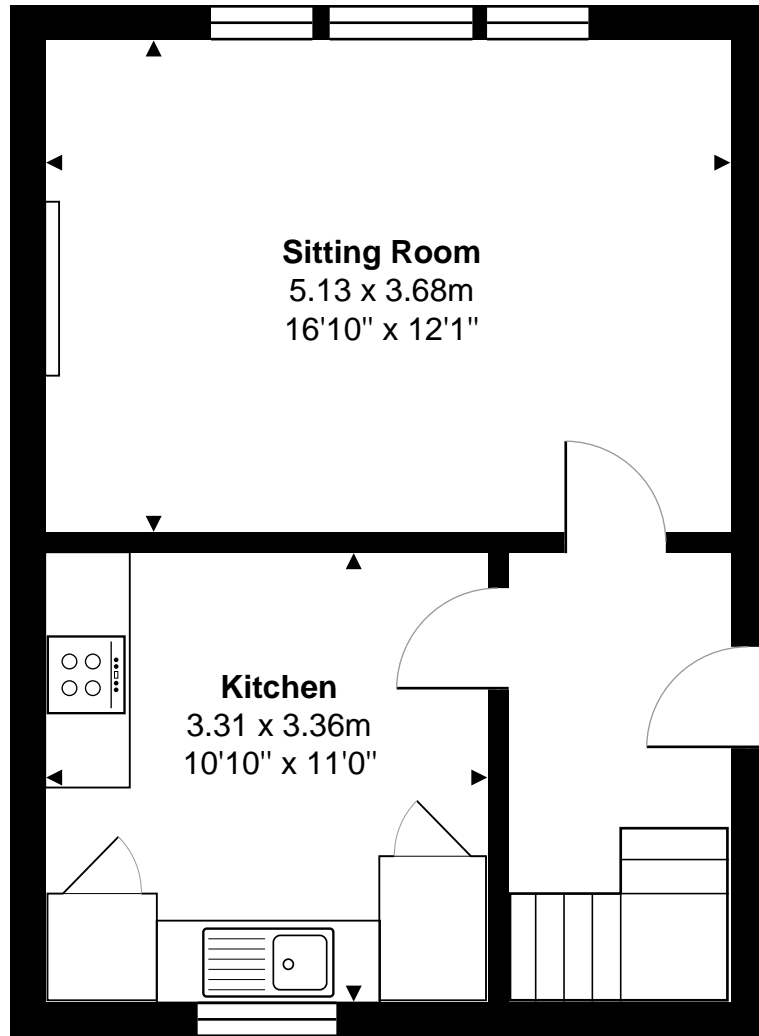

22 The Regina, Bennett Street, Bath

Total Area: 80.0 m² ... 861 ft²

All measurements are approximate and for display purposes only