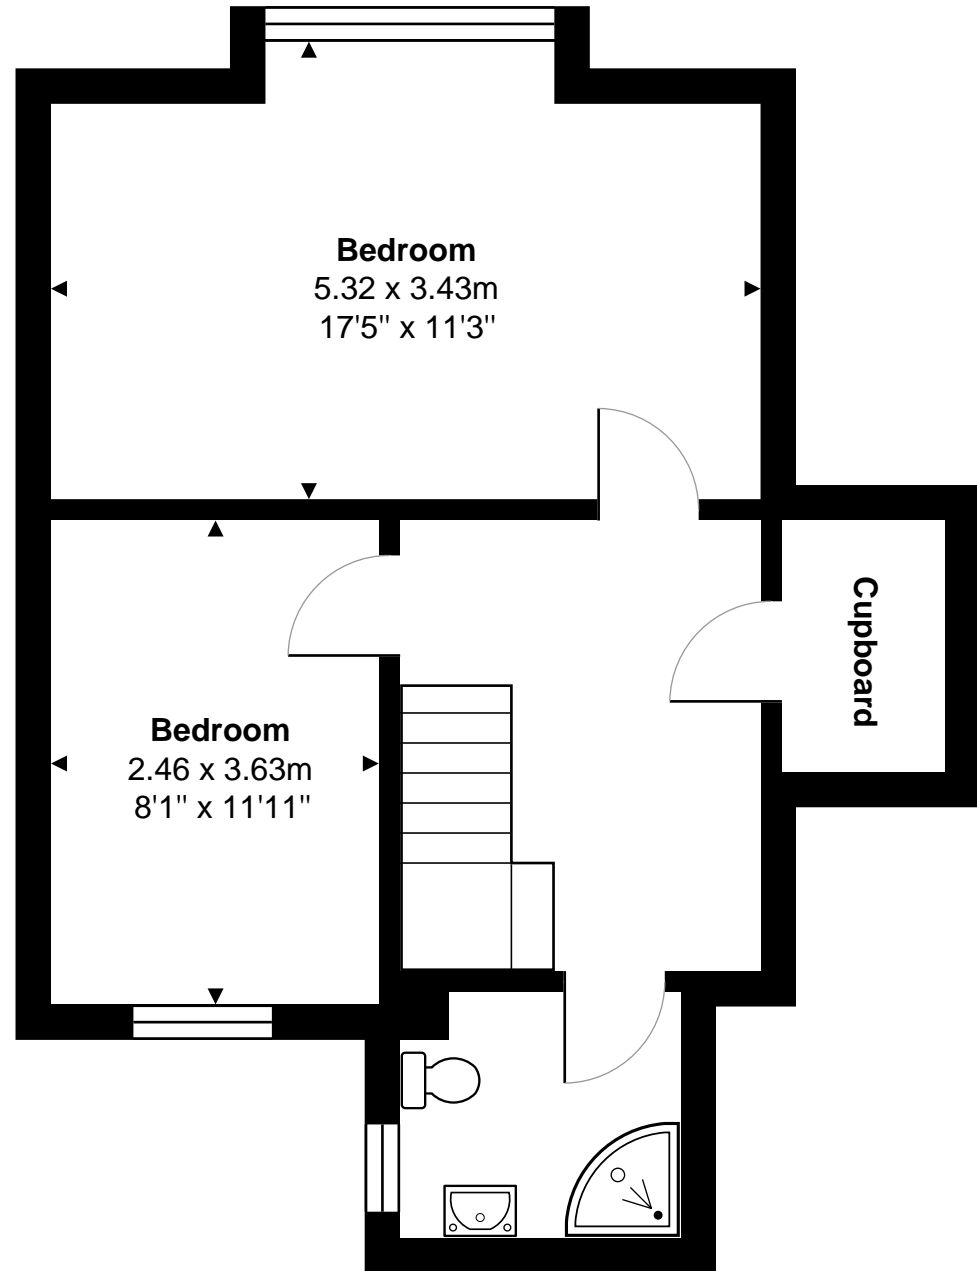

22 The Regina, Bennett Street, Bath

Total Area: 80.0 m² ... 861 ft²

All measurements are approximate and for display purposes only