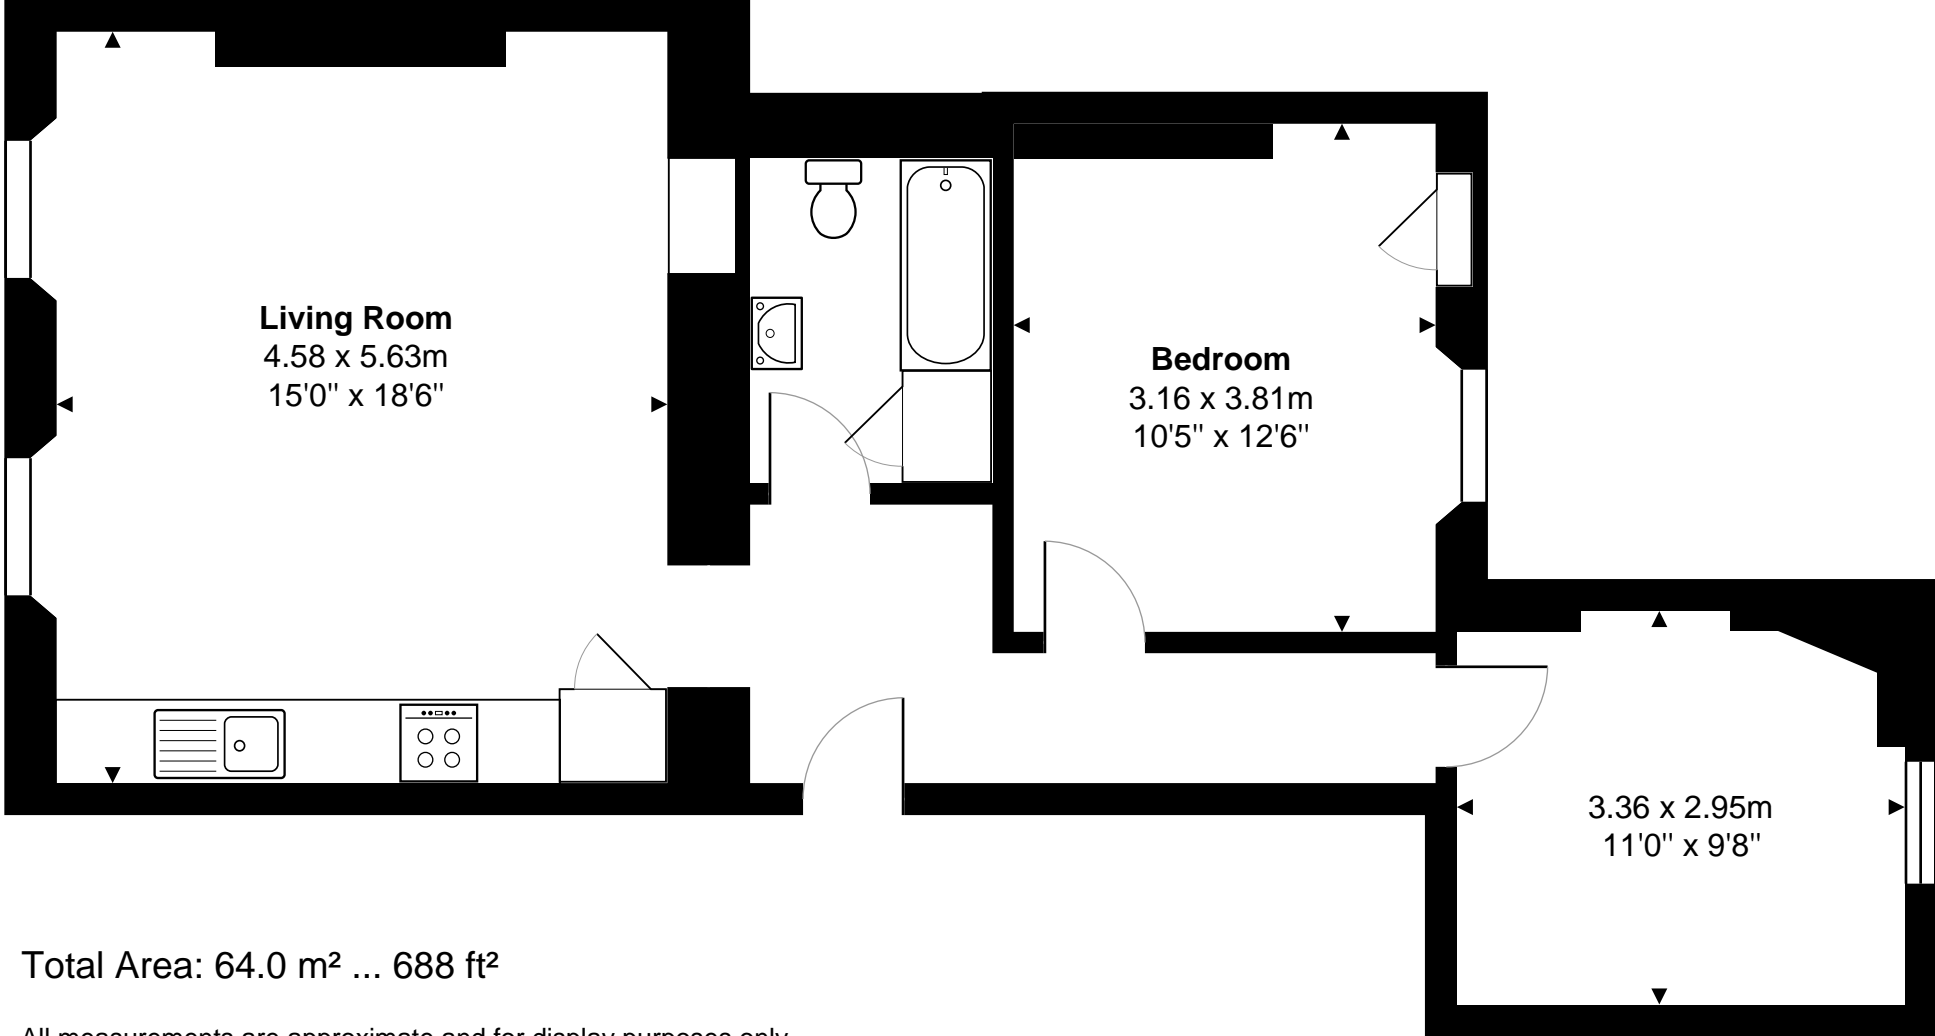

Flat 3, 2 Laura Place, Bath

Total Area: 64.0 m² ... 688 ft²

All measurements are approximate and for display purposes only