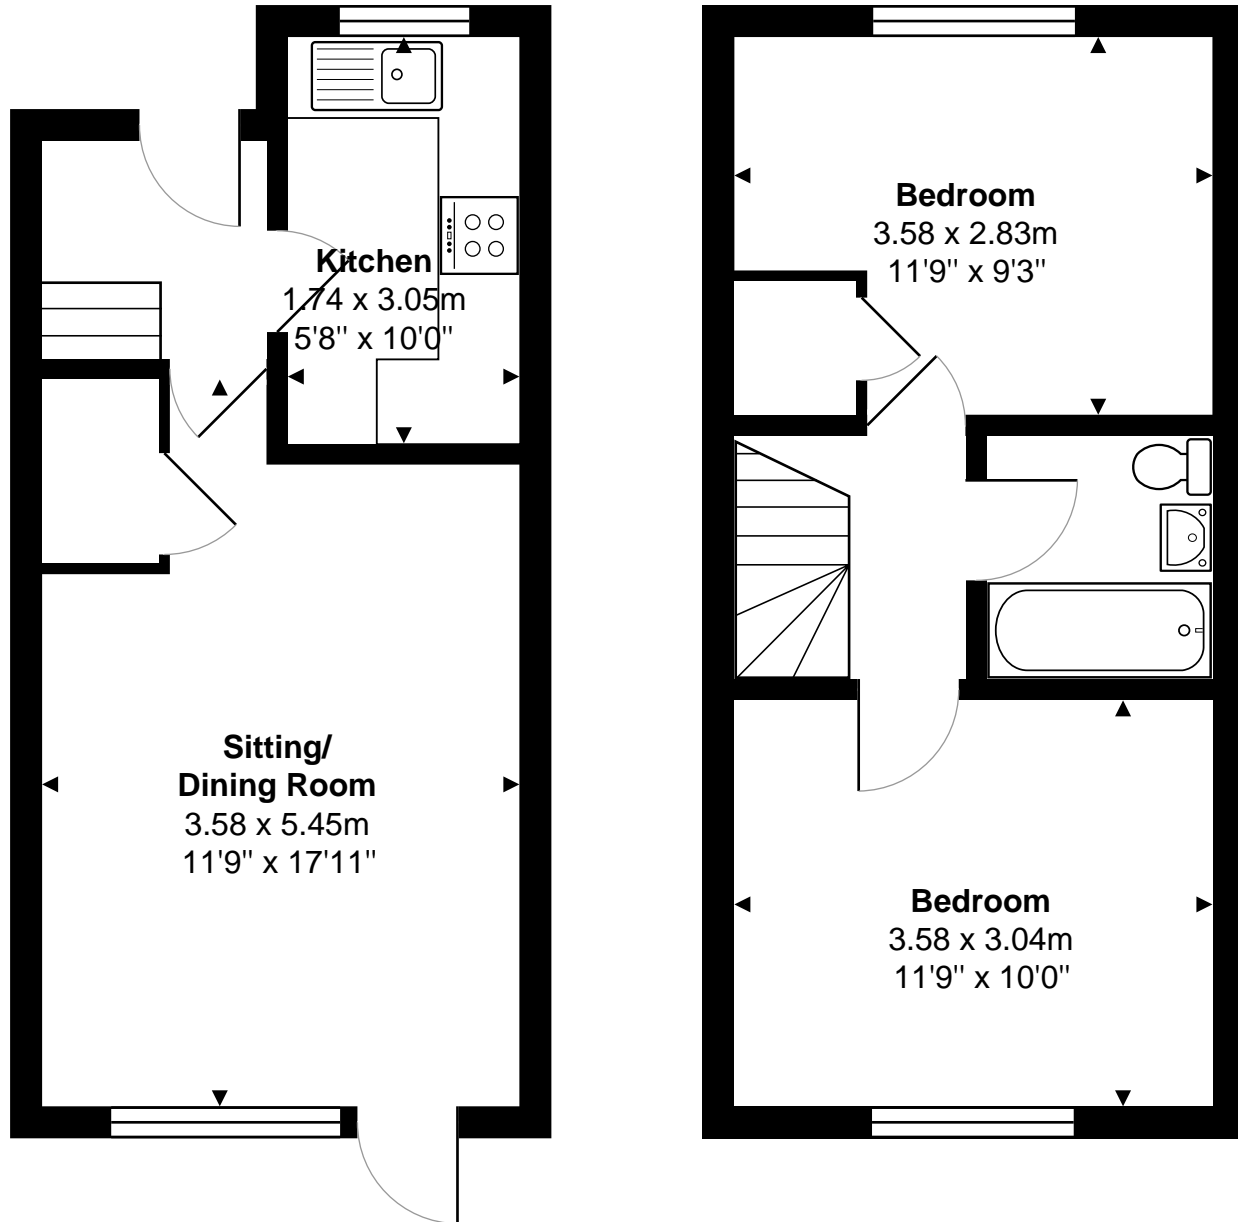

18 Sulis Manor Road, Bath

Total Area: 56.0 m² ... 603 ft²

All measurements are approximate and for display purposes only