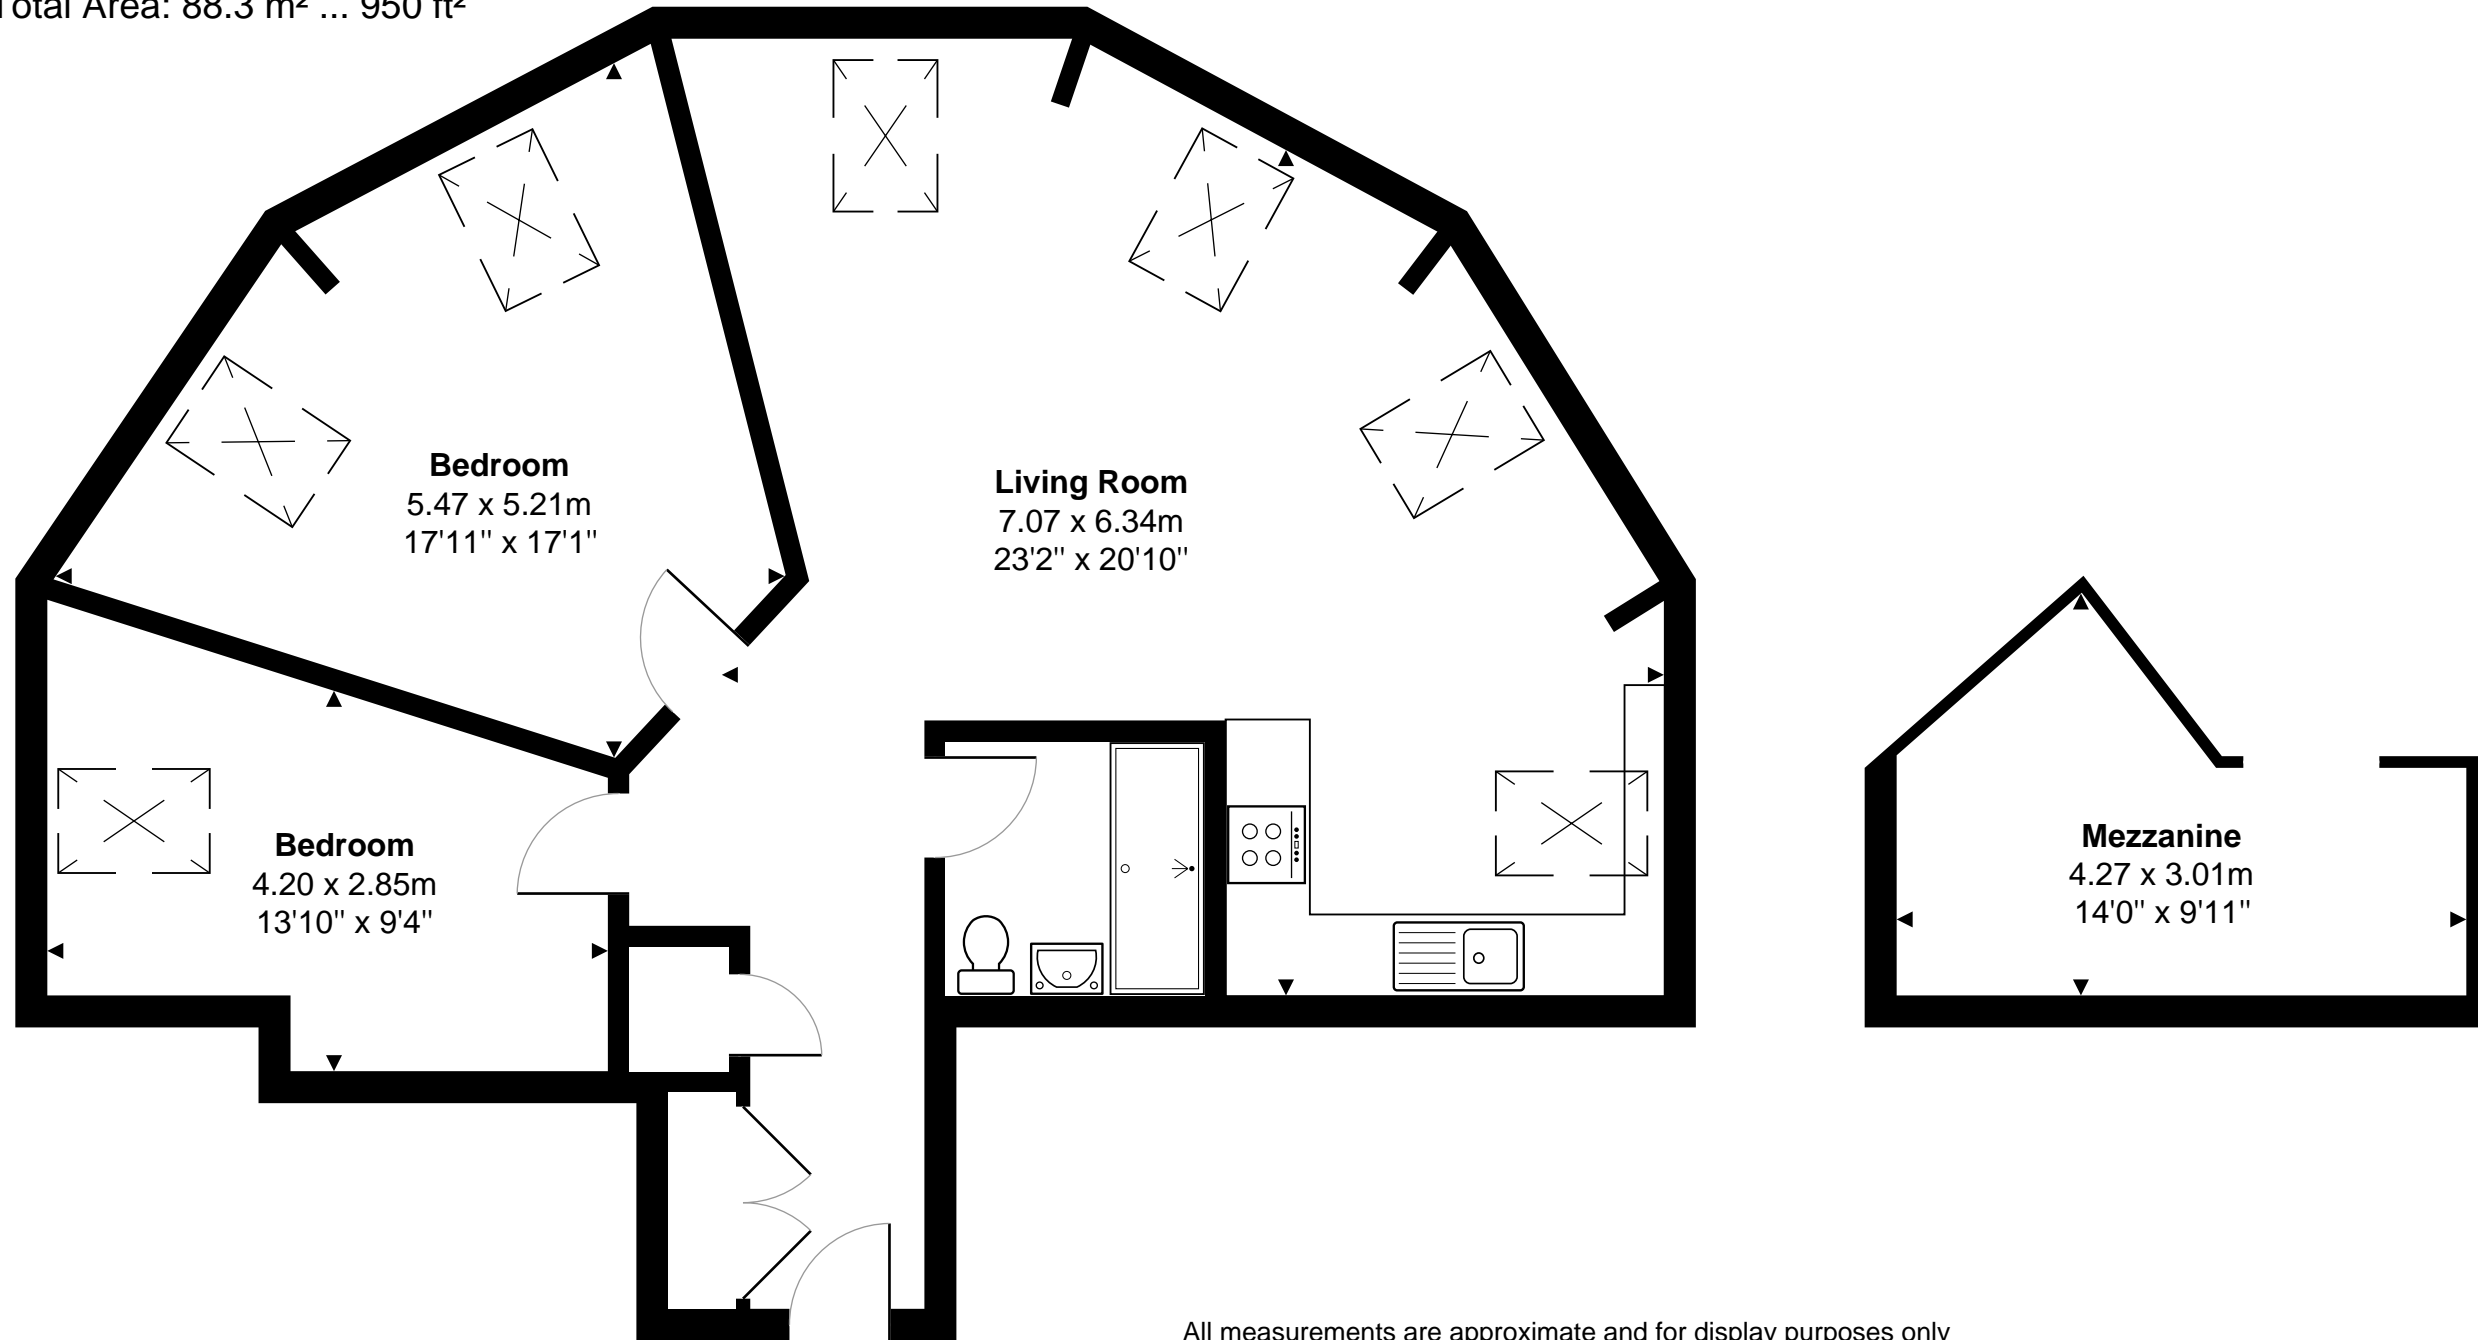

20 St Peters Place, Bath

Total Area: 88.3 m² ... 950 ft²

All measurements are approximate and for display purposes only