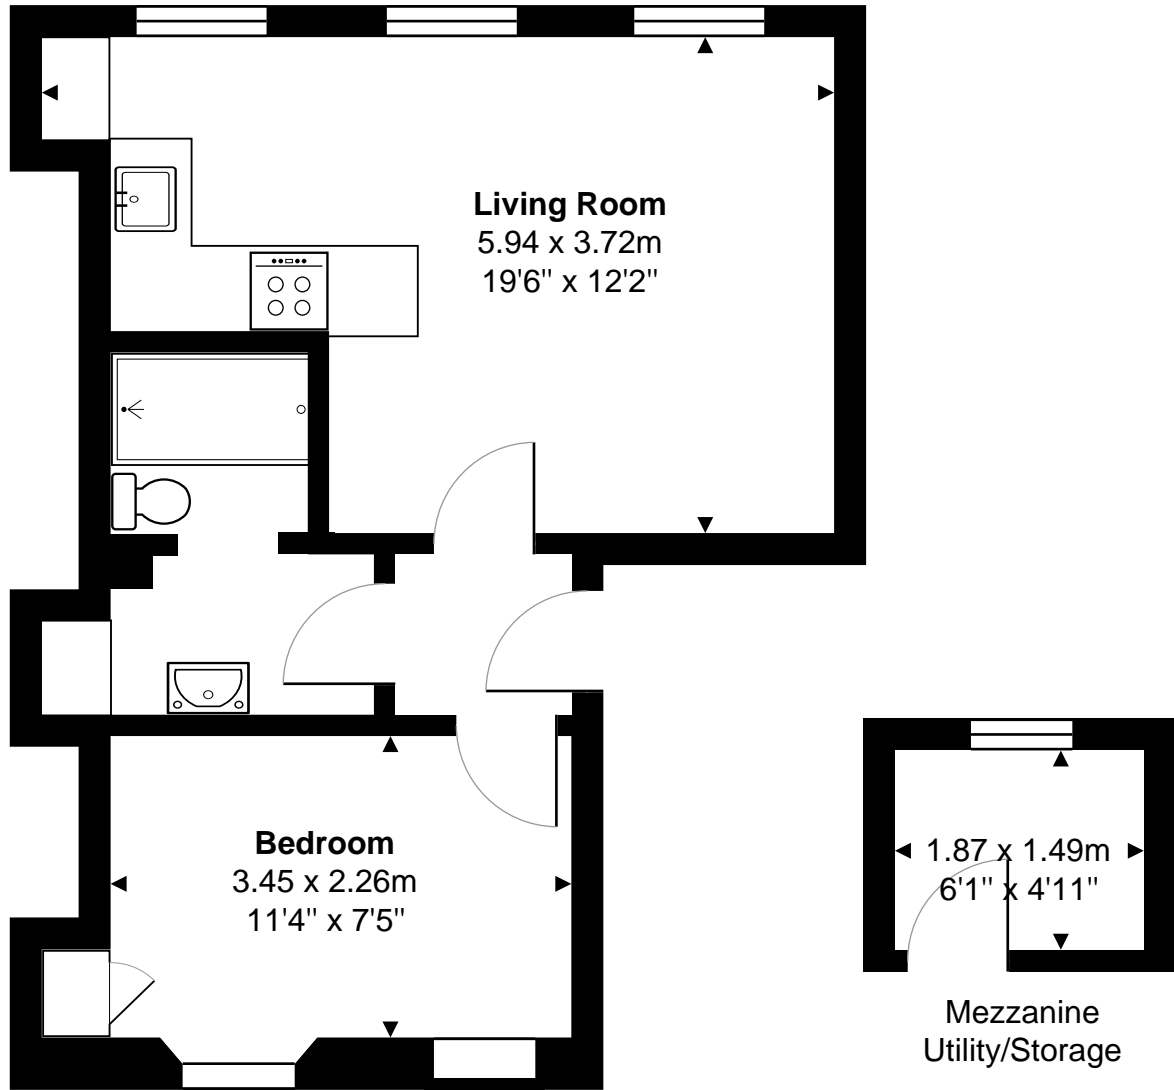

First Floor Flat, 20 Walcot Parade, Bath

Total Area: 37.1 m<sup>2</sup> ... 400 ft<sup>2</sup>

All measurements are approximate and for display purposes only