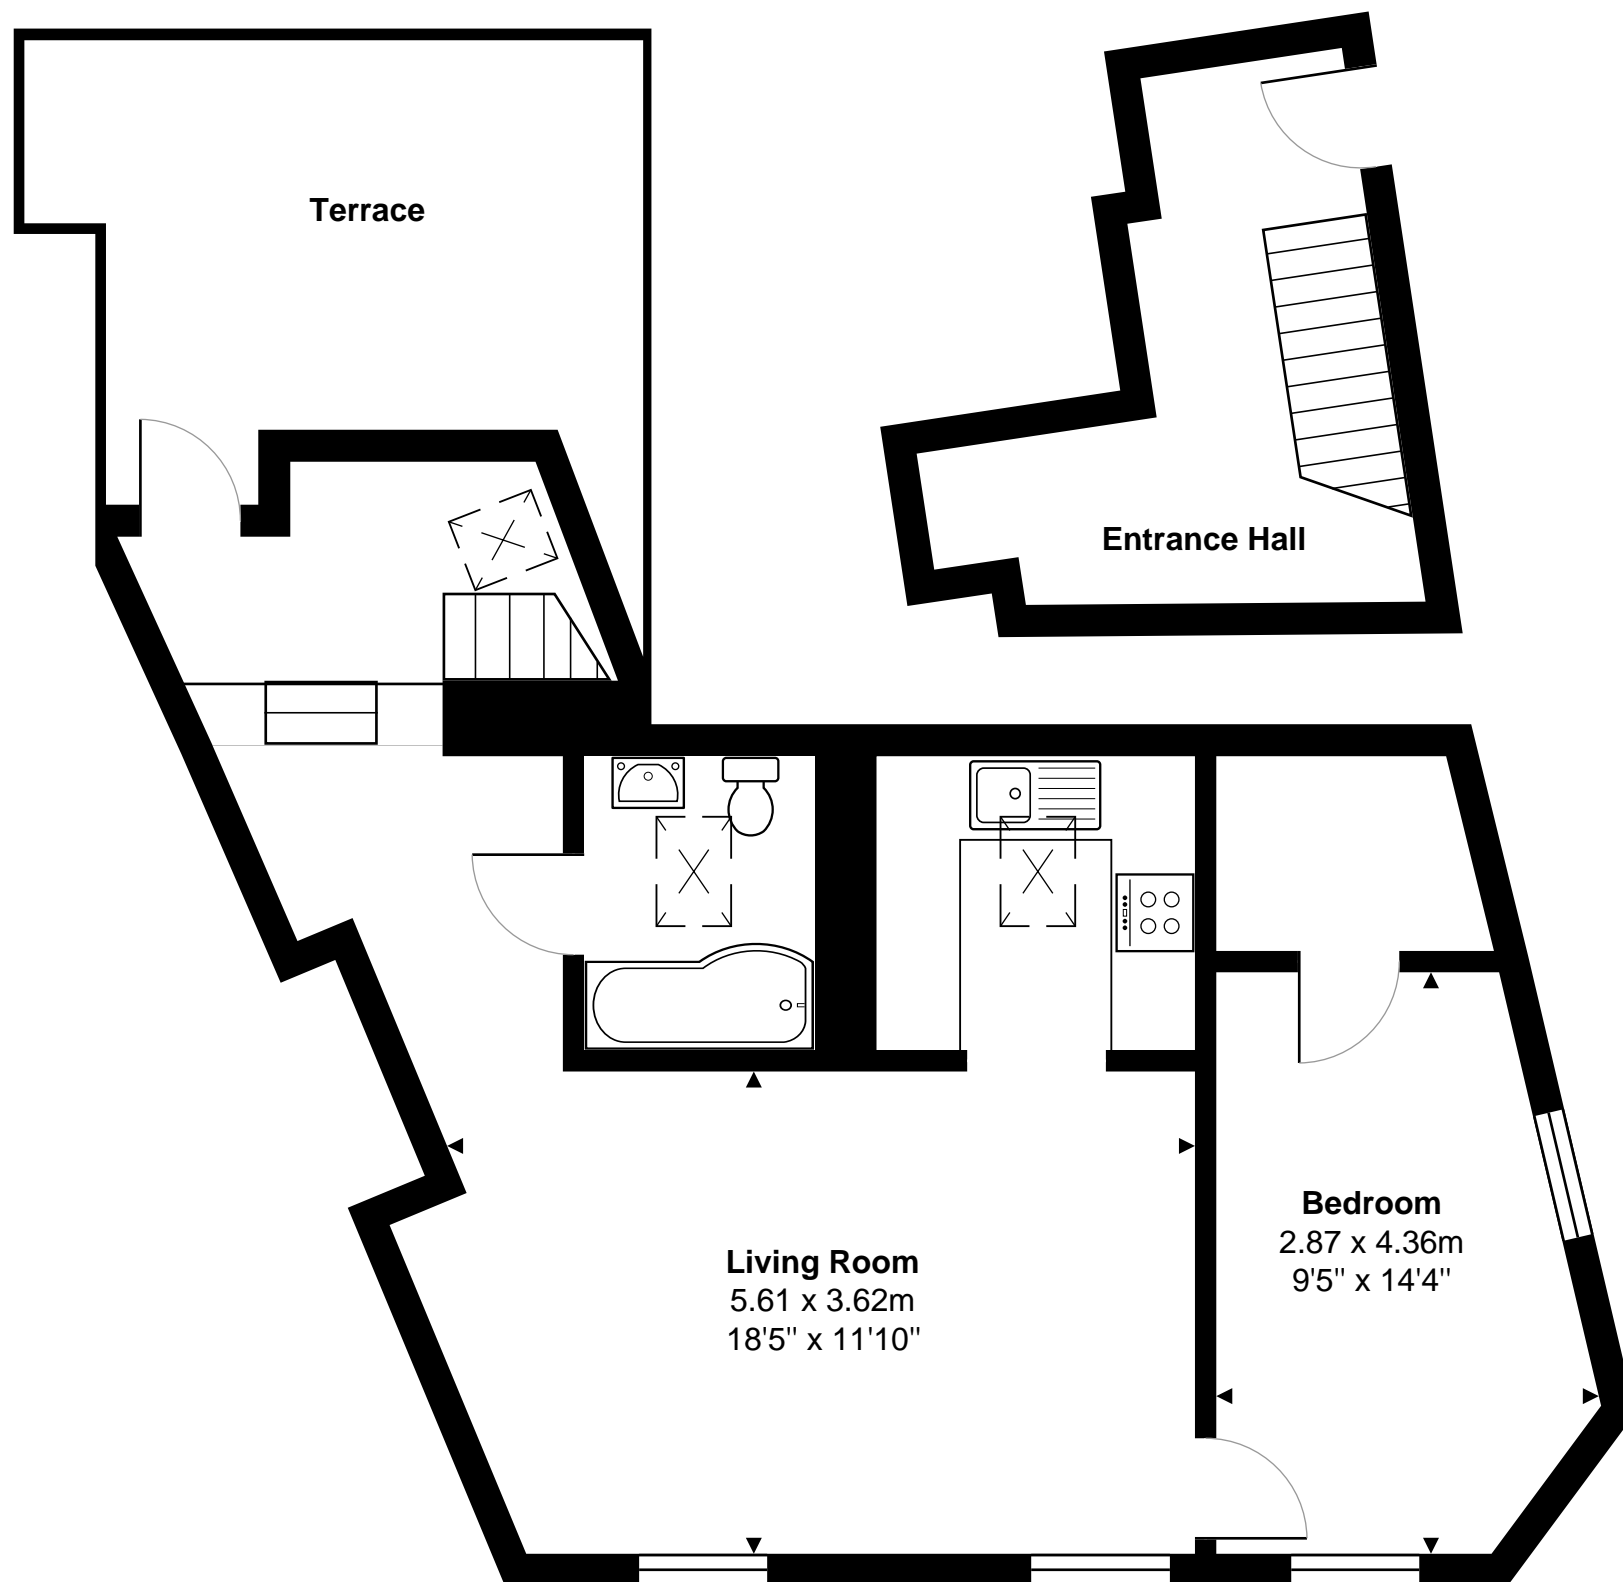

Flat 3, The Old Farmhouse, Bath

Total Area: 66.3 m<sup>2</sup> ... 714 ft<sup>2</sup> (excluding terrace)

All measurements are approximate and for display purposes only