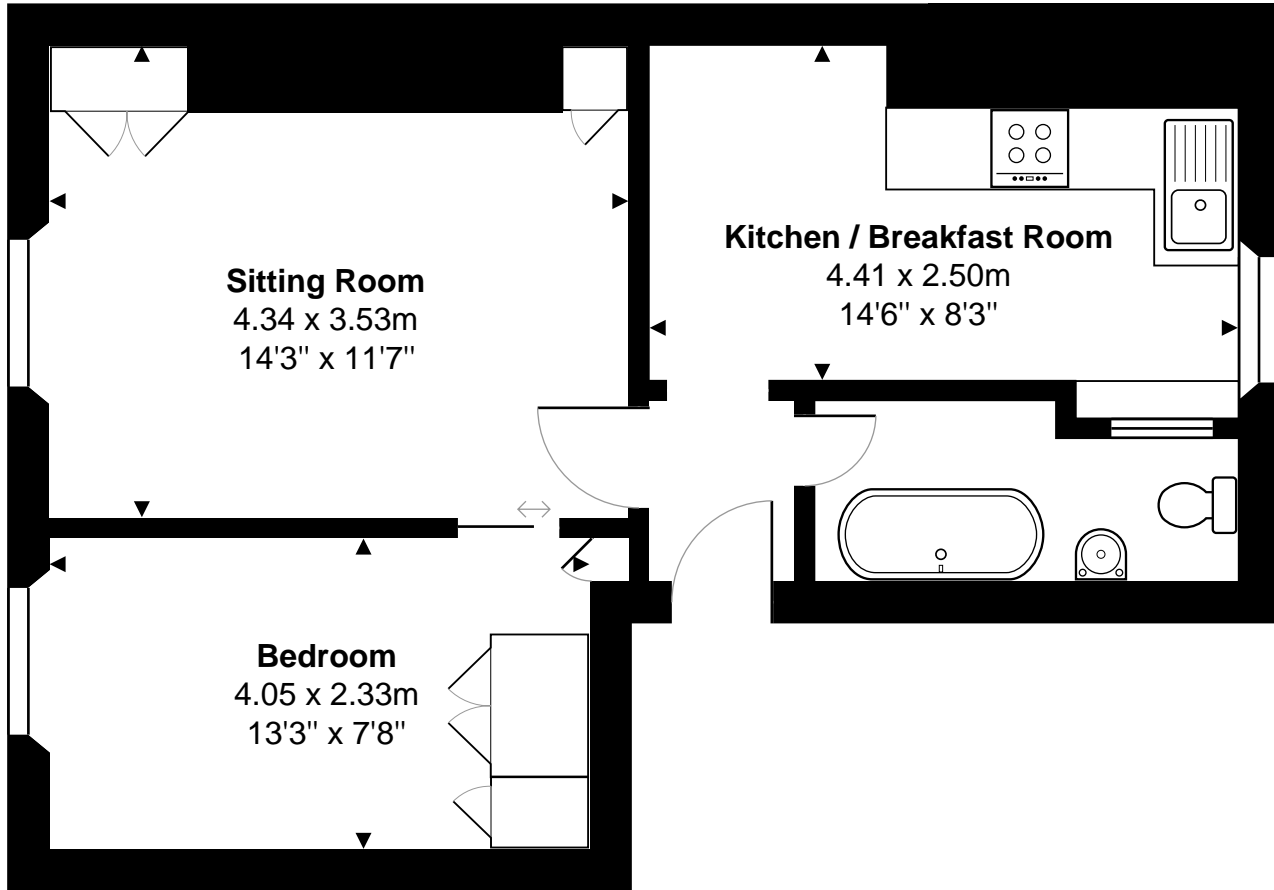

Flat 3, 19 Vineyards, Bath
Total Area: 42.6 m² ... 459 ft²

All measurements are approximate and for display purposes only