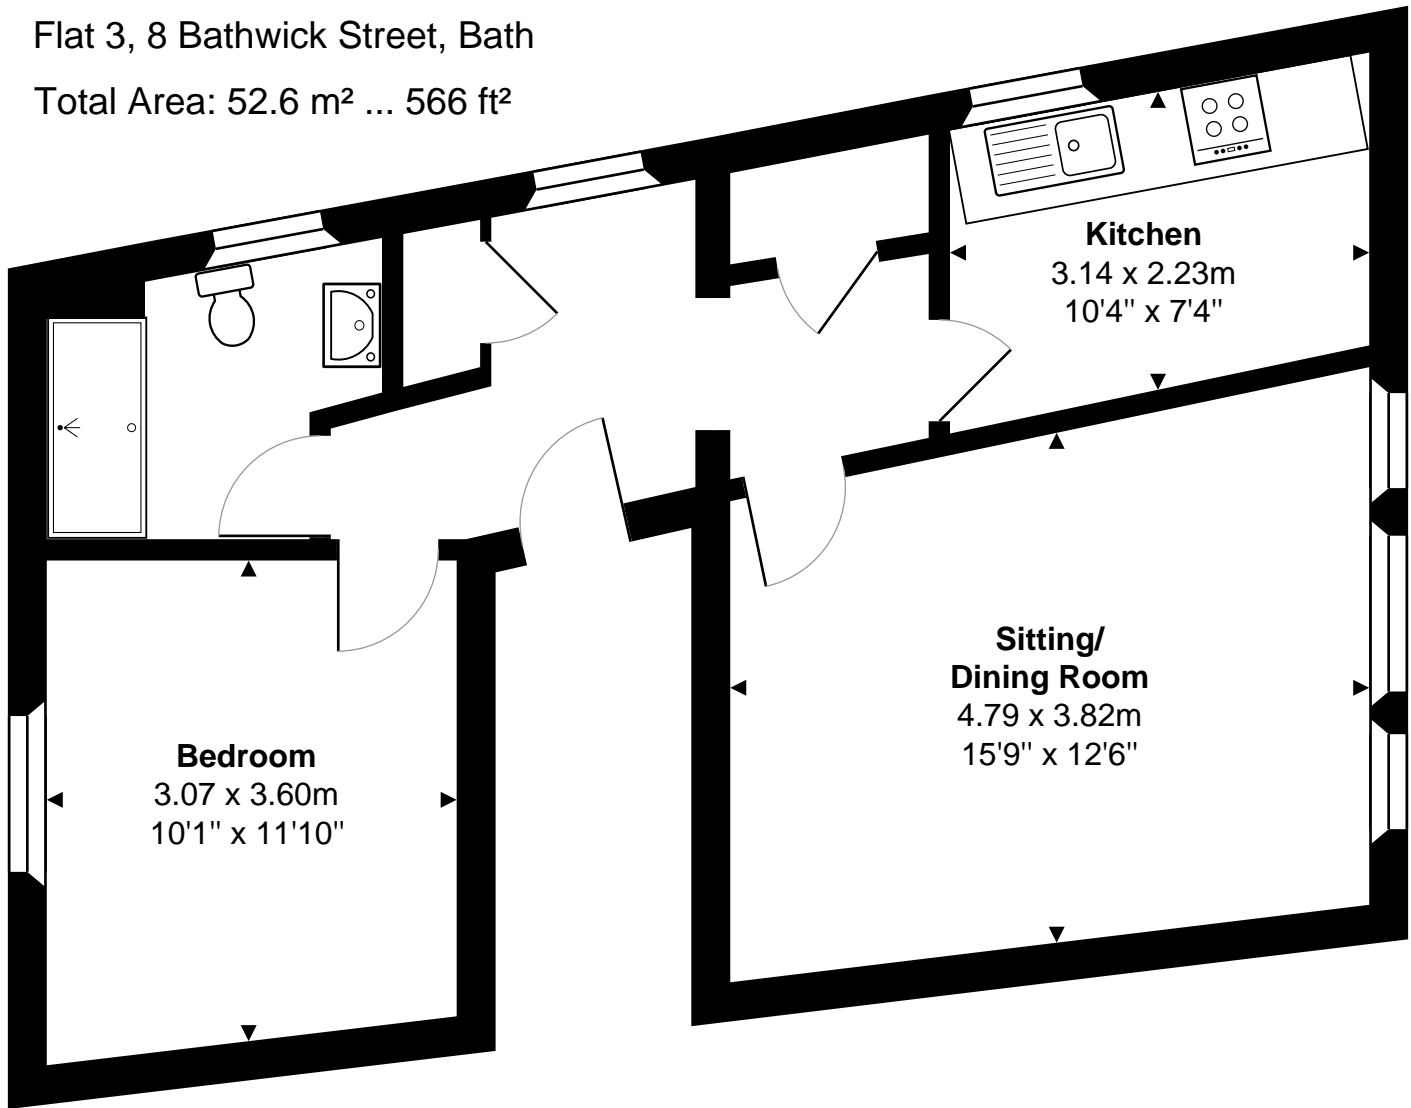

Flat 3, 8 Bathwick Street, Bath

Total Area: 52.6 m² ... 566 ft²

All measurements are approximate and for display purposes only