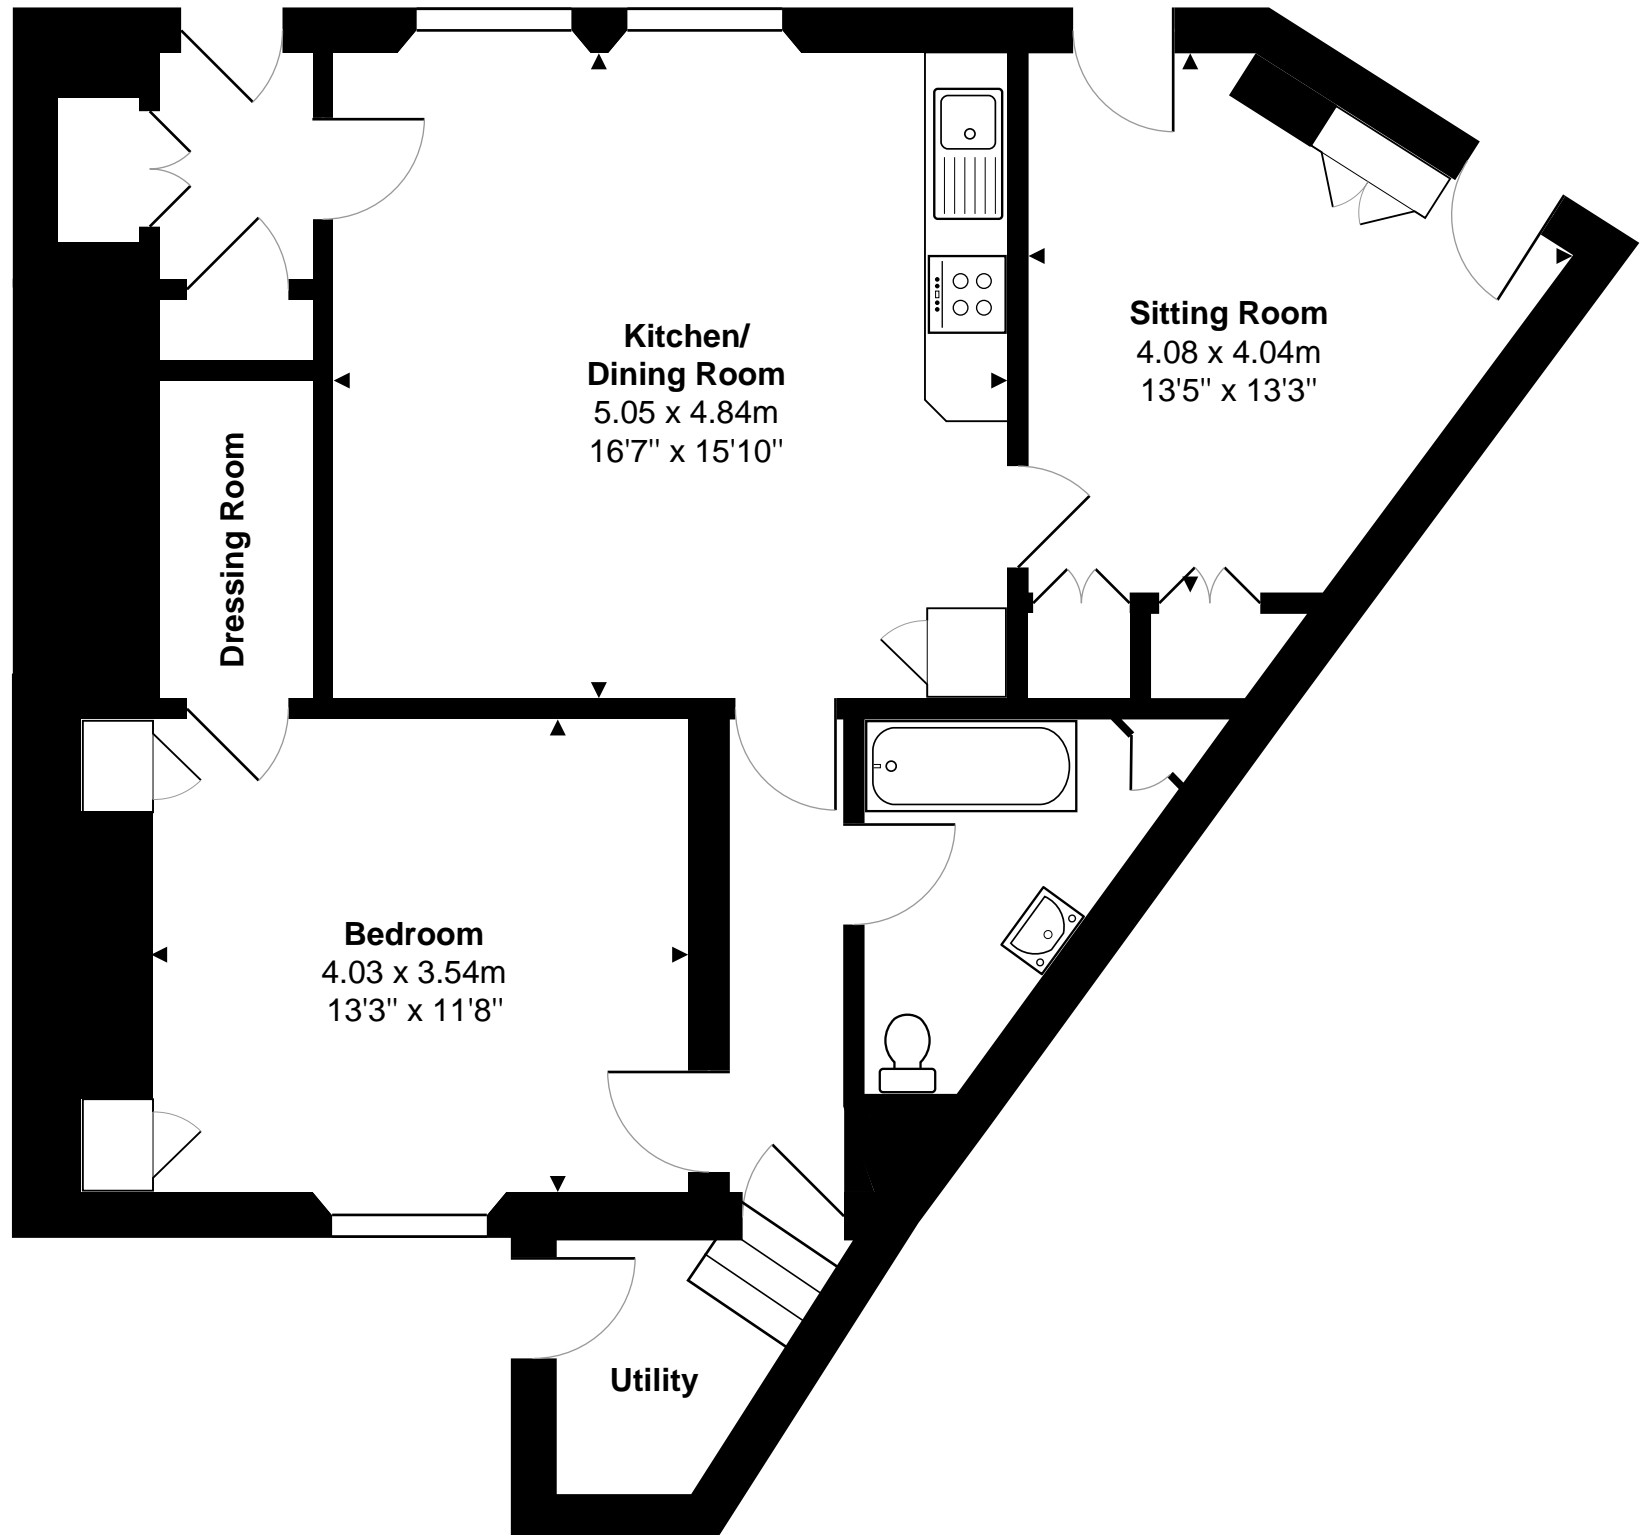

Garden Flat, 4 Park Street, Bath
Gross Internal Area: 77.2 m² ... 831 ft²

All measurements are approximate and for display purposes only