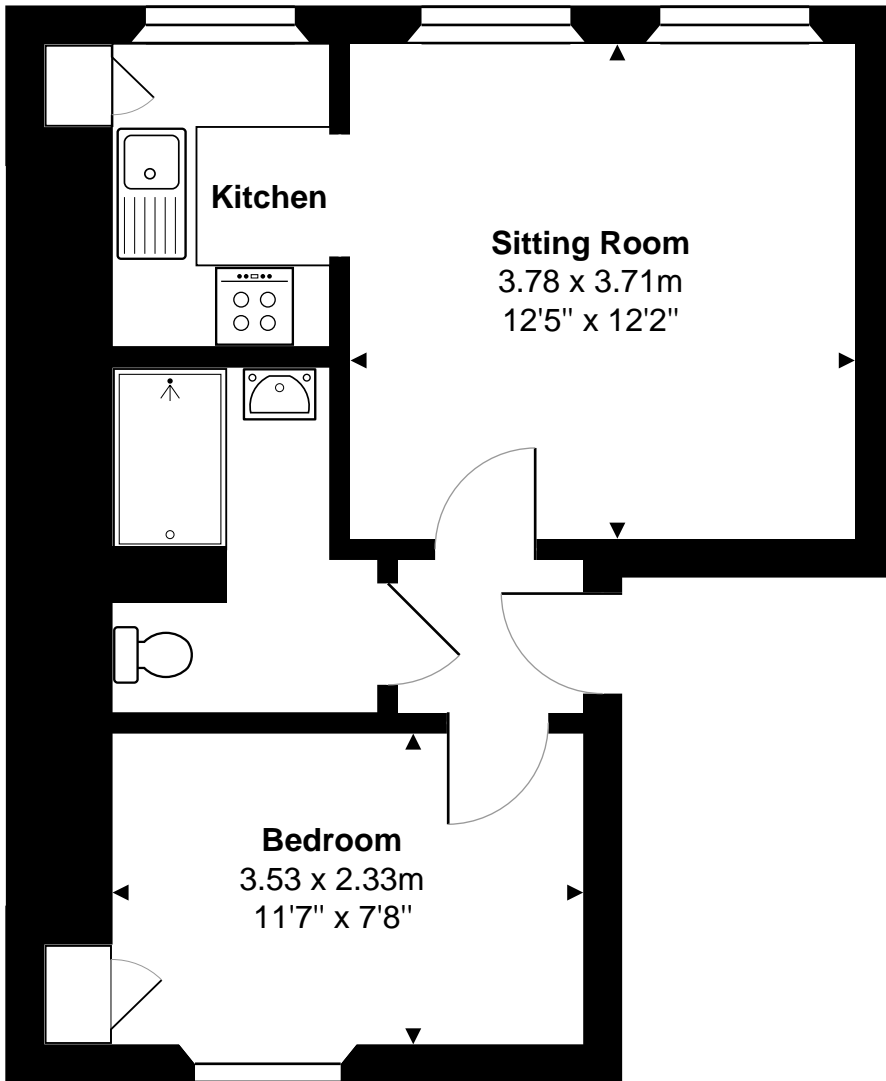

Flat 4, 20 Walcot Parade, Bath

Total Area: 34.7 m<sup>2</sup> ... 373 ft<sup>2</sup>

All measurements are approximate and for display purposes only