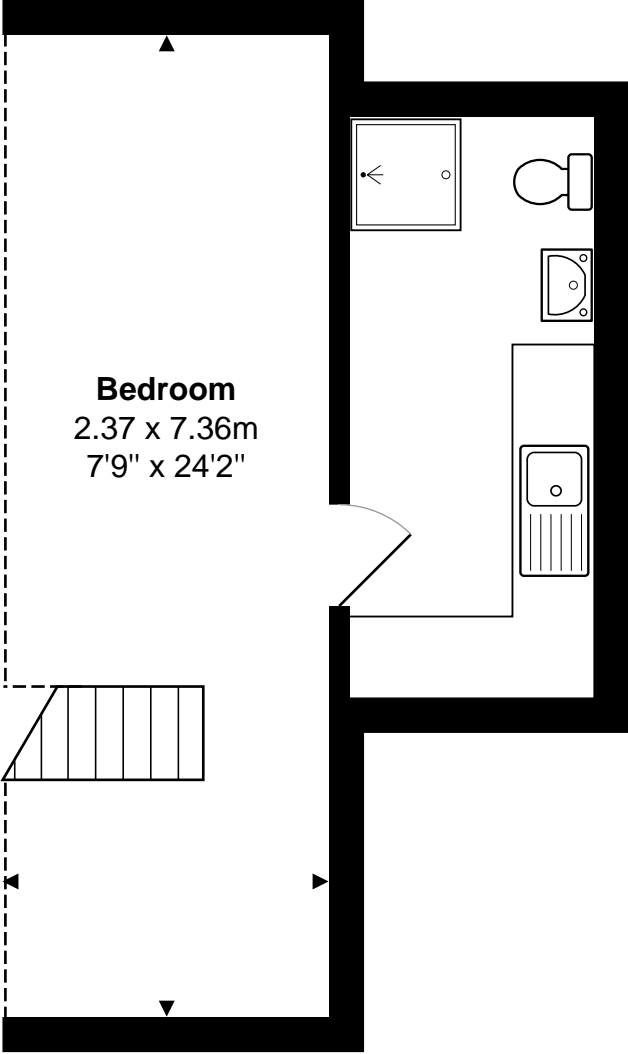

Flat 3, 9 Marlborough Buildings, Bath

Total Area: 120.8 m² ... 1301 ft²

All measurements are approximate and for display purposes only