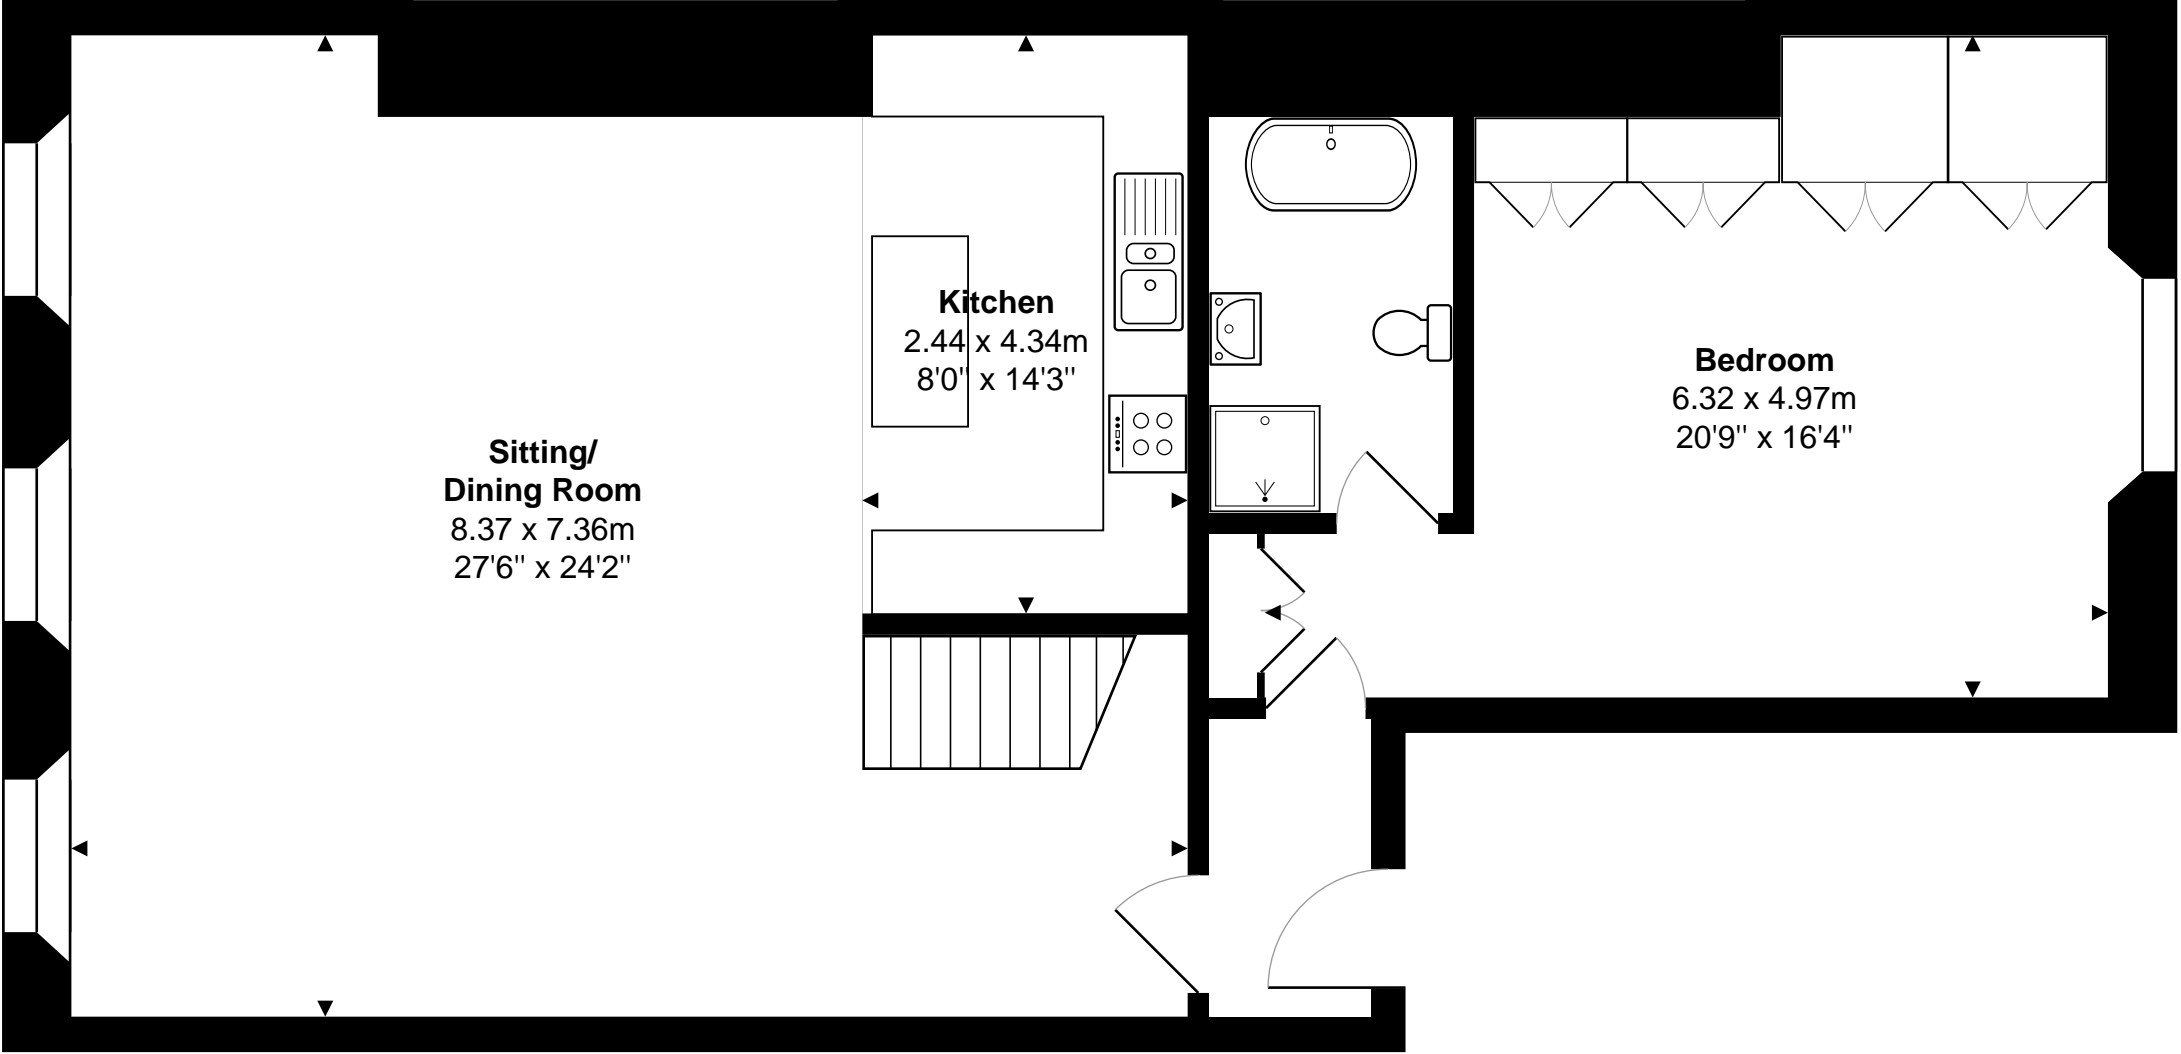

Flat 3, 9 Marlborough Buildings, Bath

Total Area: 120.8 m² ... 1301 ft²

All measurements are approximate and for display purposes only