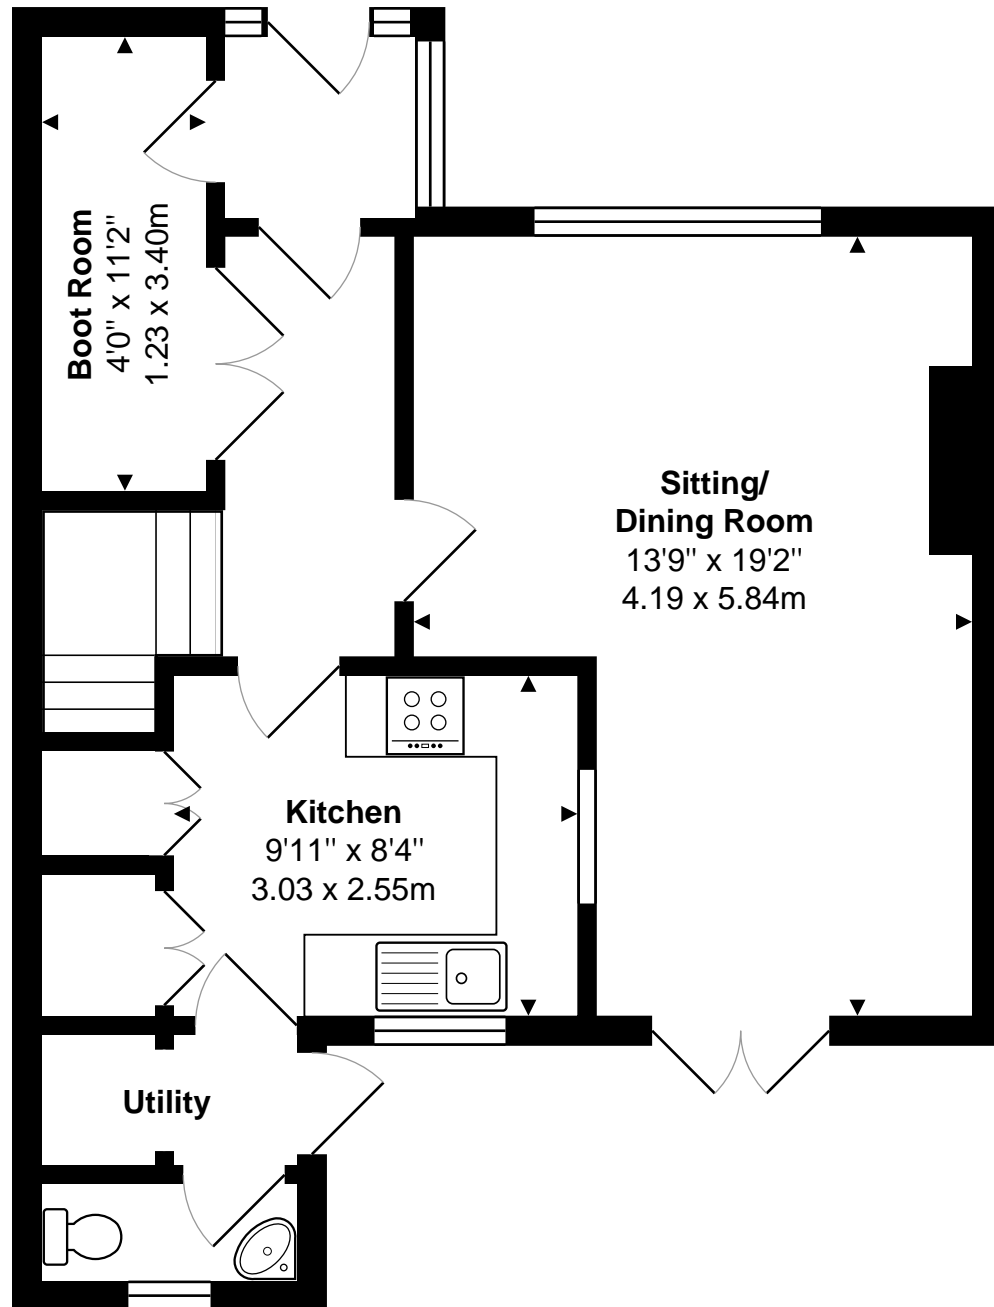

8 Upper East Hayes, Bath

Total Area: 965 ft² ... 89.7 m²

All measurements are approximate and for display purposes only