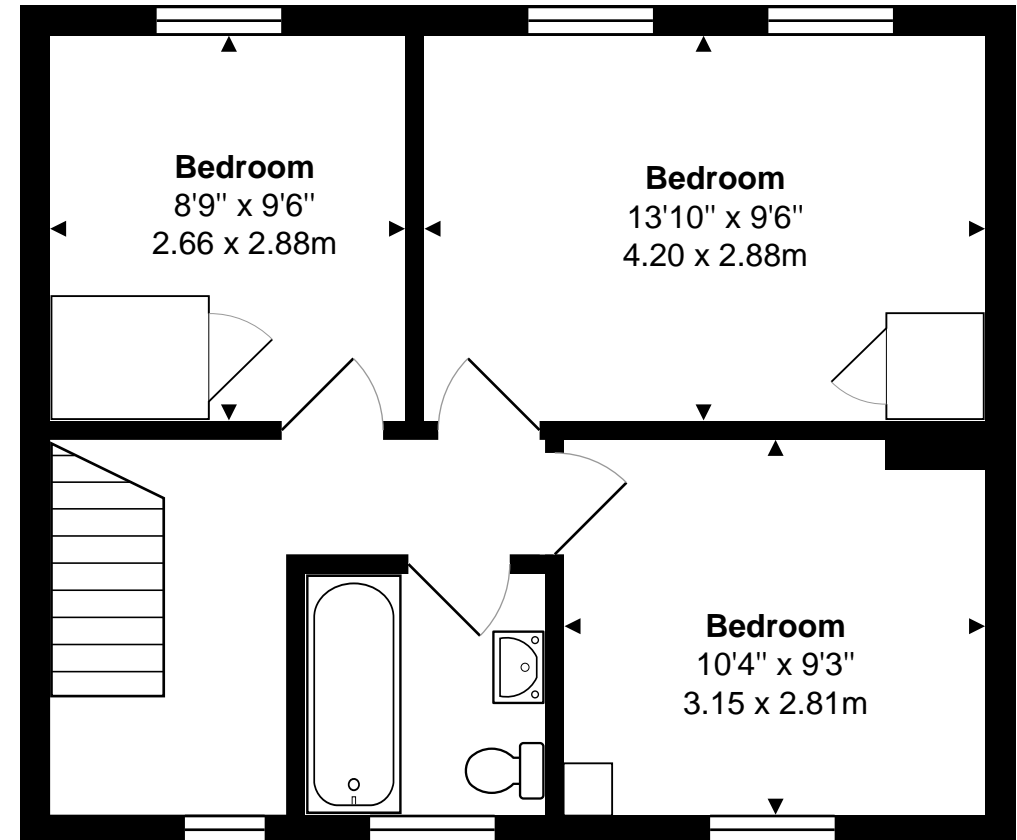

8 Upper East Hayes, Bath

Total Area: 965 ft² ... 89.7 m²

All measurements are approximate and for display purposes only