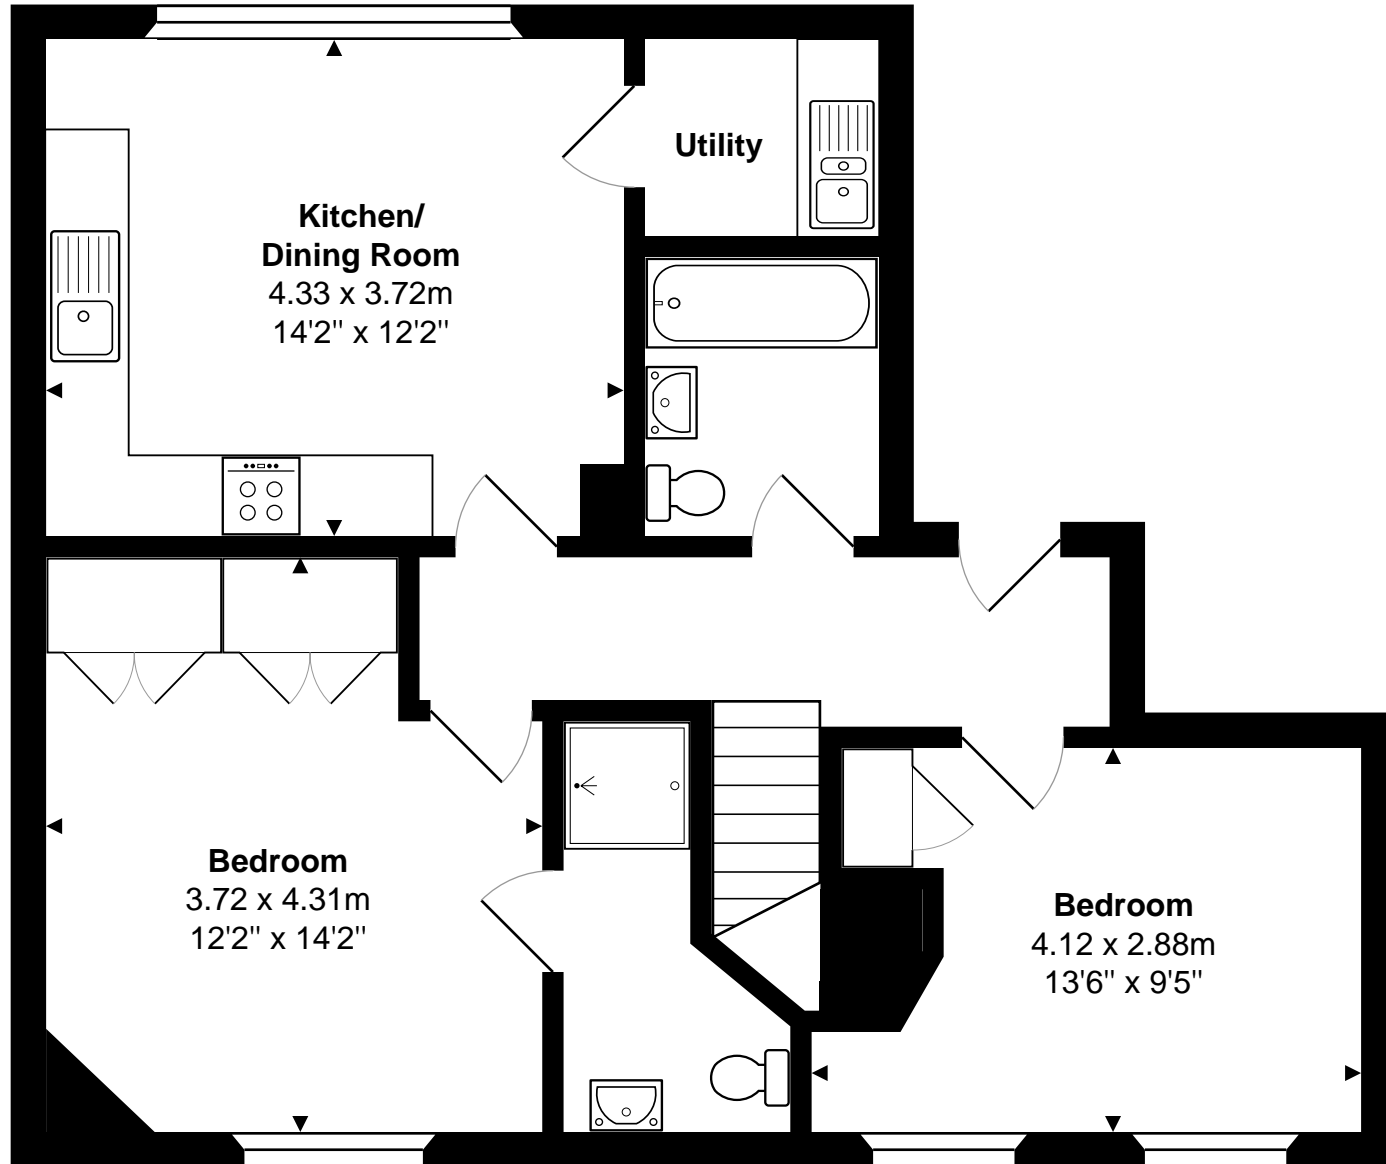

9 Osborne Wallis House, Pooles Wharf, Bristol

Total Area: 98.1 m² ... 1056 ft²
All measurements are approximate and for display purposes only