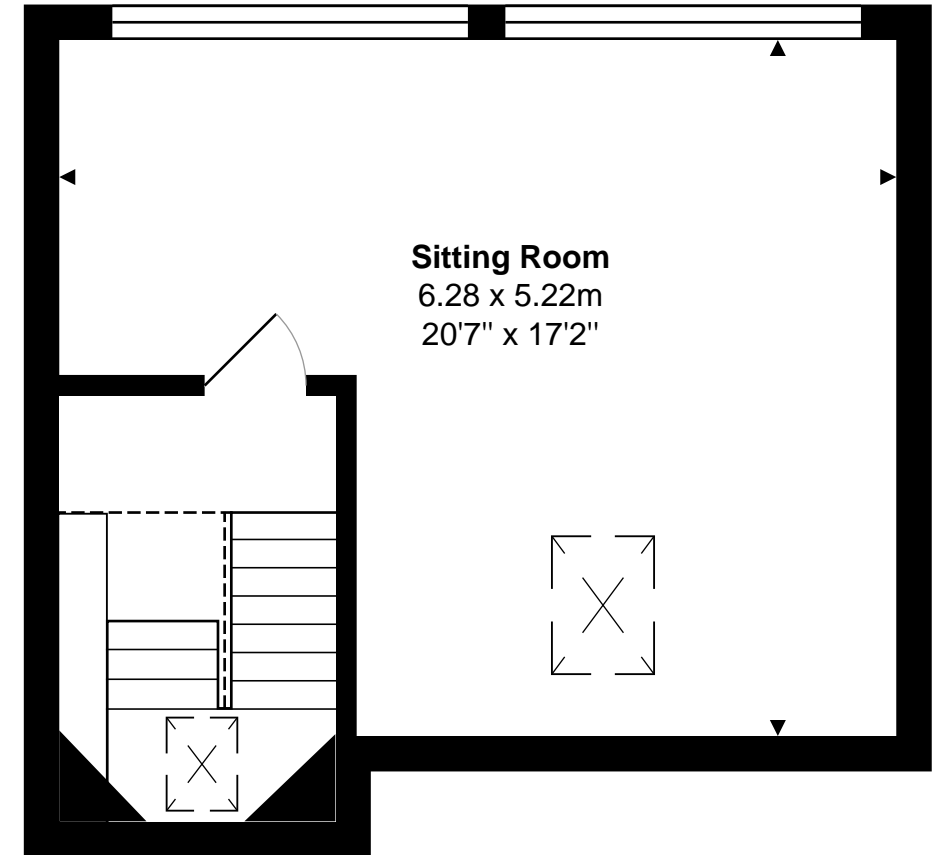

9 Osborne Wallis House, Pooles Wharf, Bristol

Total Area: 98.1 m² ... 1056 ft²
All measurements are approximate and for display purposes only