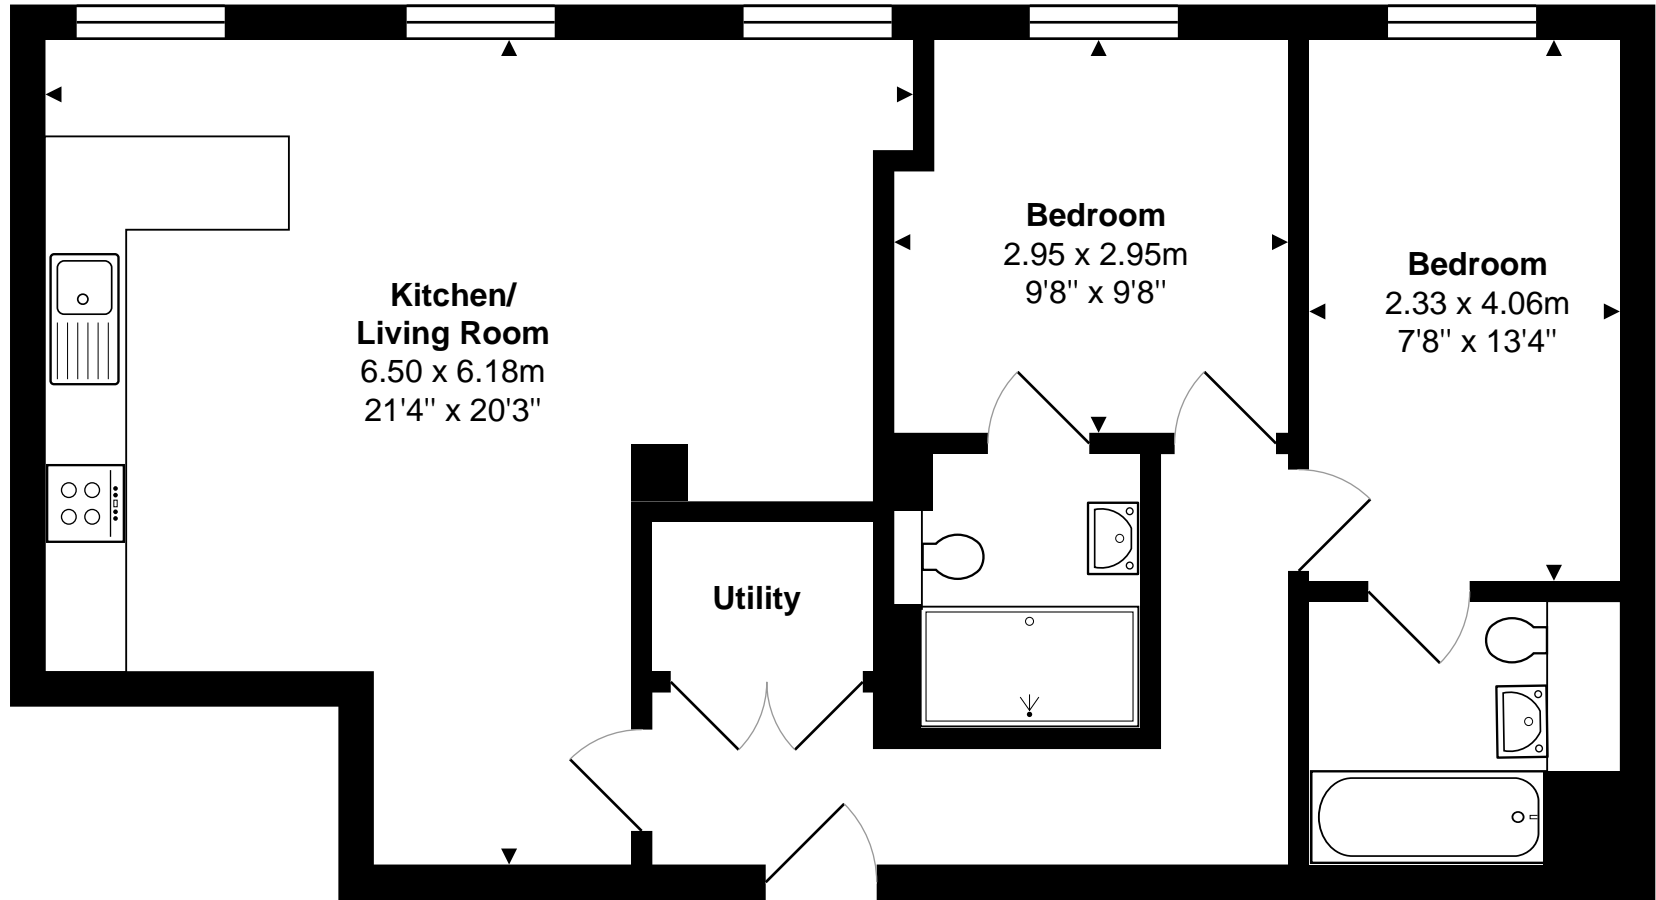

Apartment 22, Arlington House, Bath

Total Area: 69.4 m² ... 747 ft²

All measurements are approximate and for display purposes only