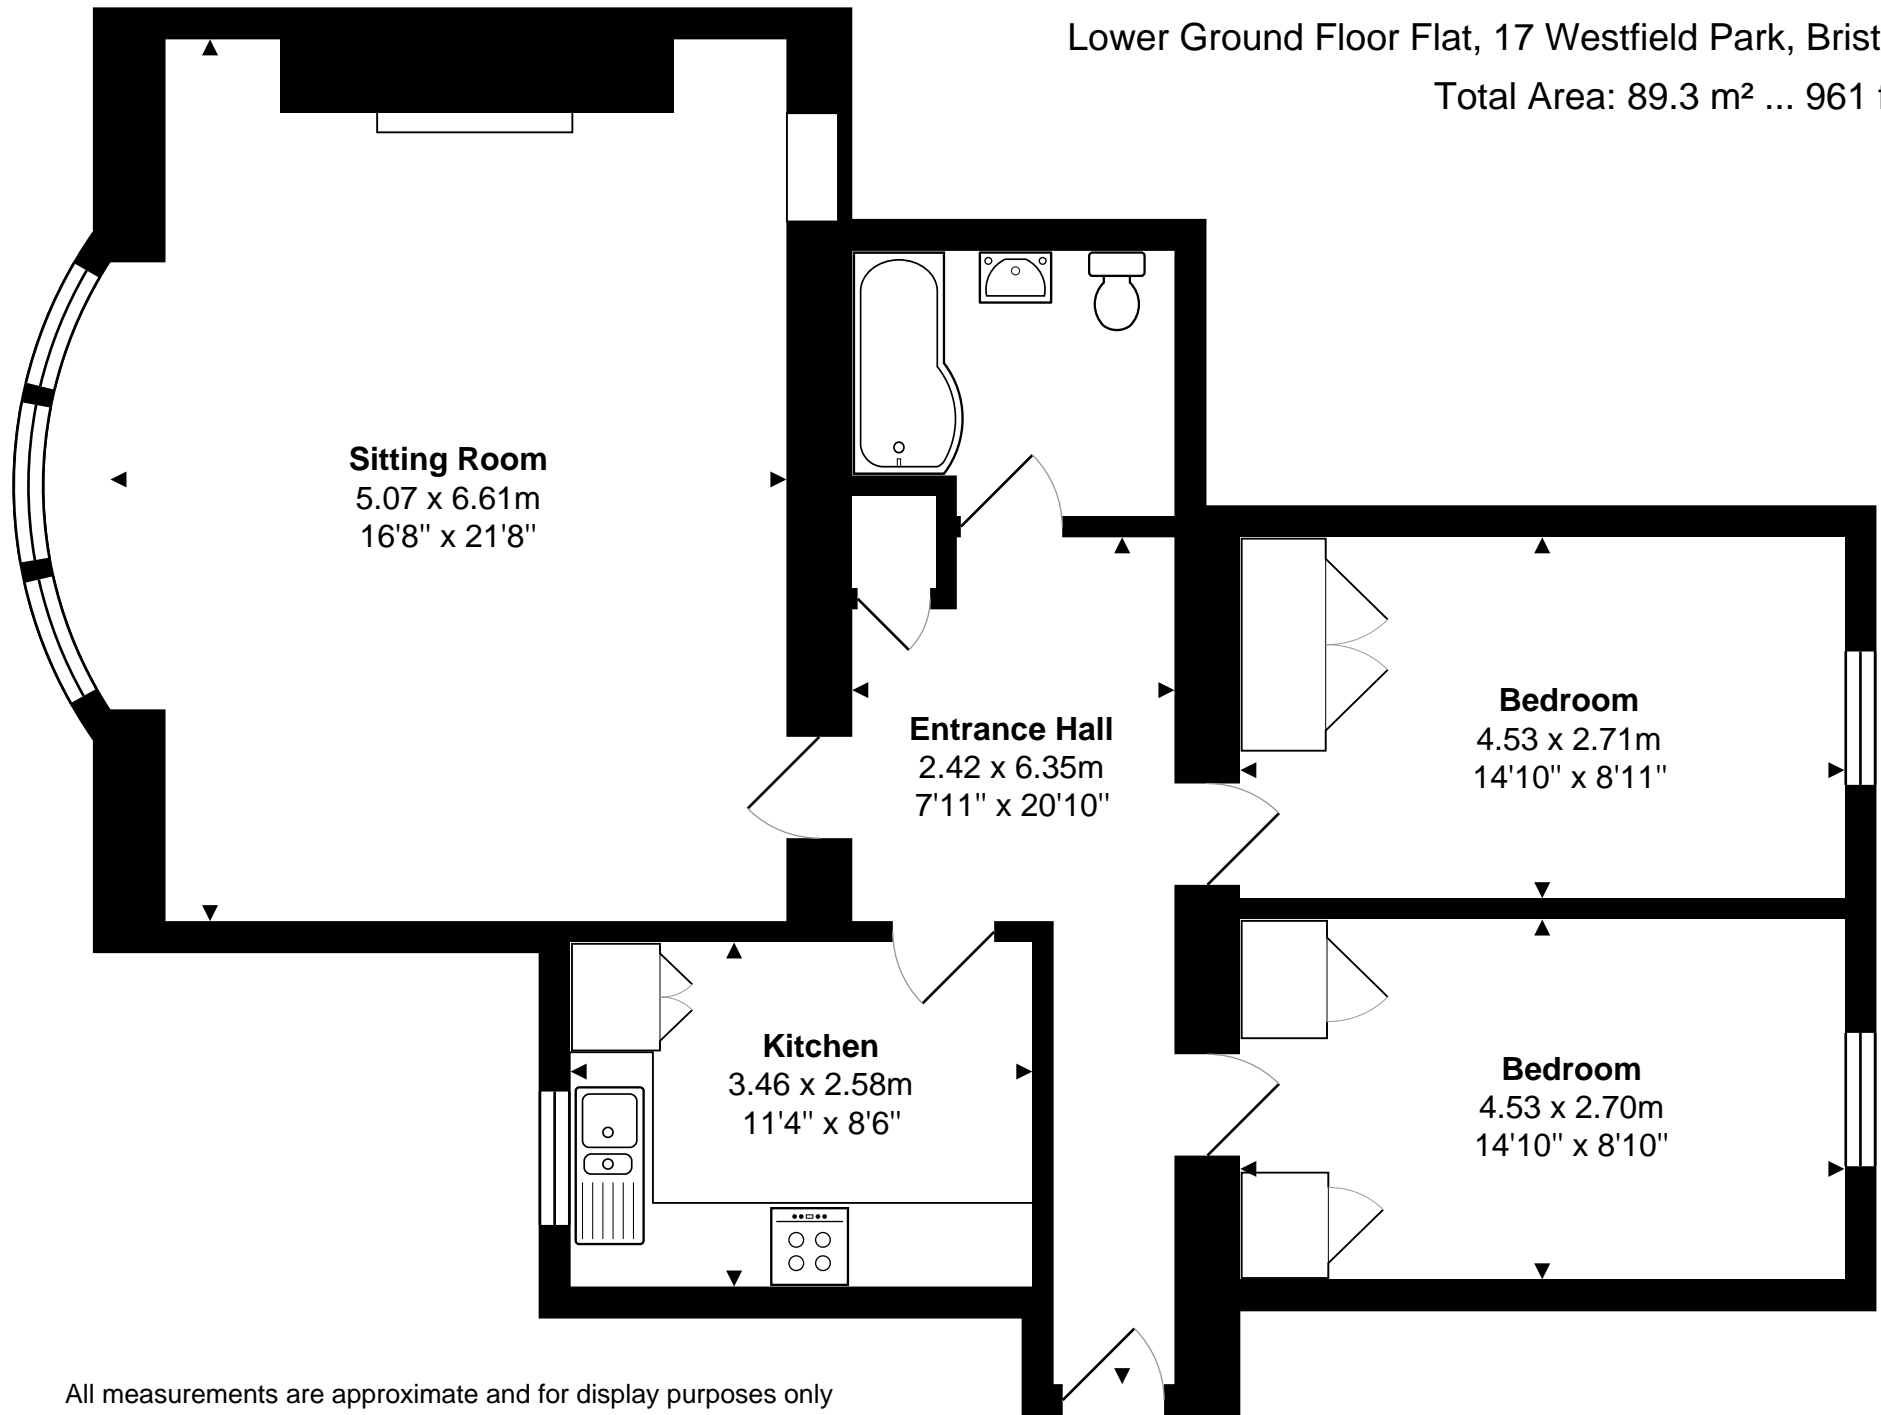

Lower Ground Floor Flat, 17 Westfield Park, Bristol

Total Area: 89.3 m<sup>2</sup> ... 961 ft<sup>2</sup>

All measurements are approximate and for display purposes only