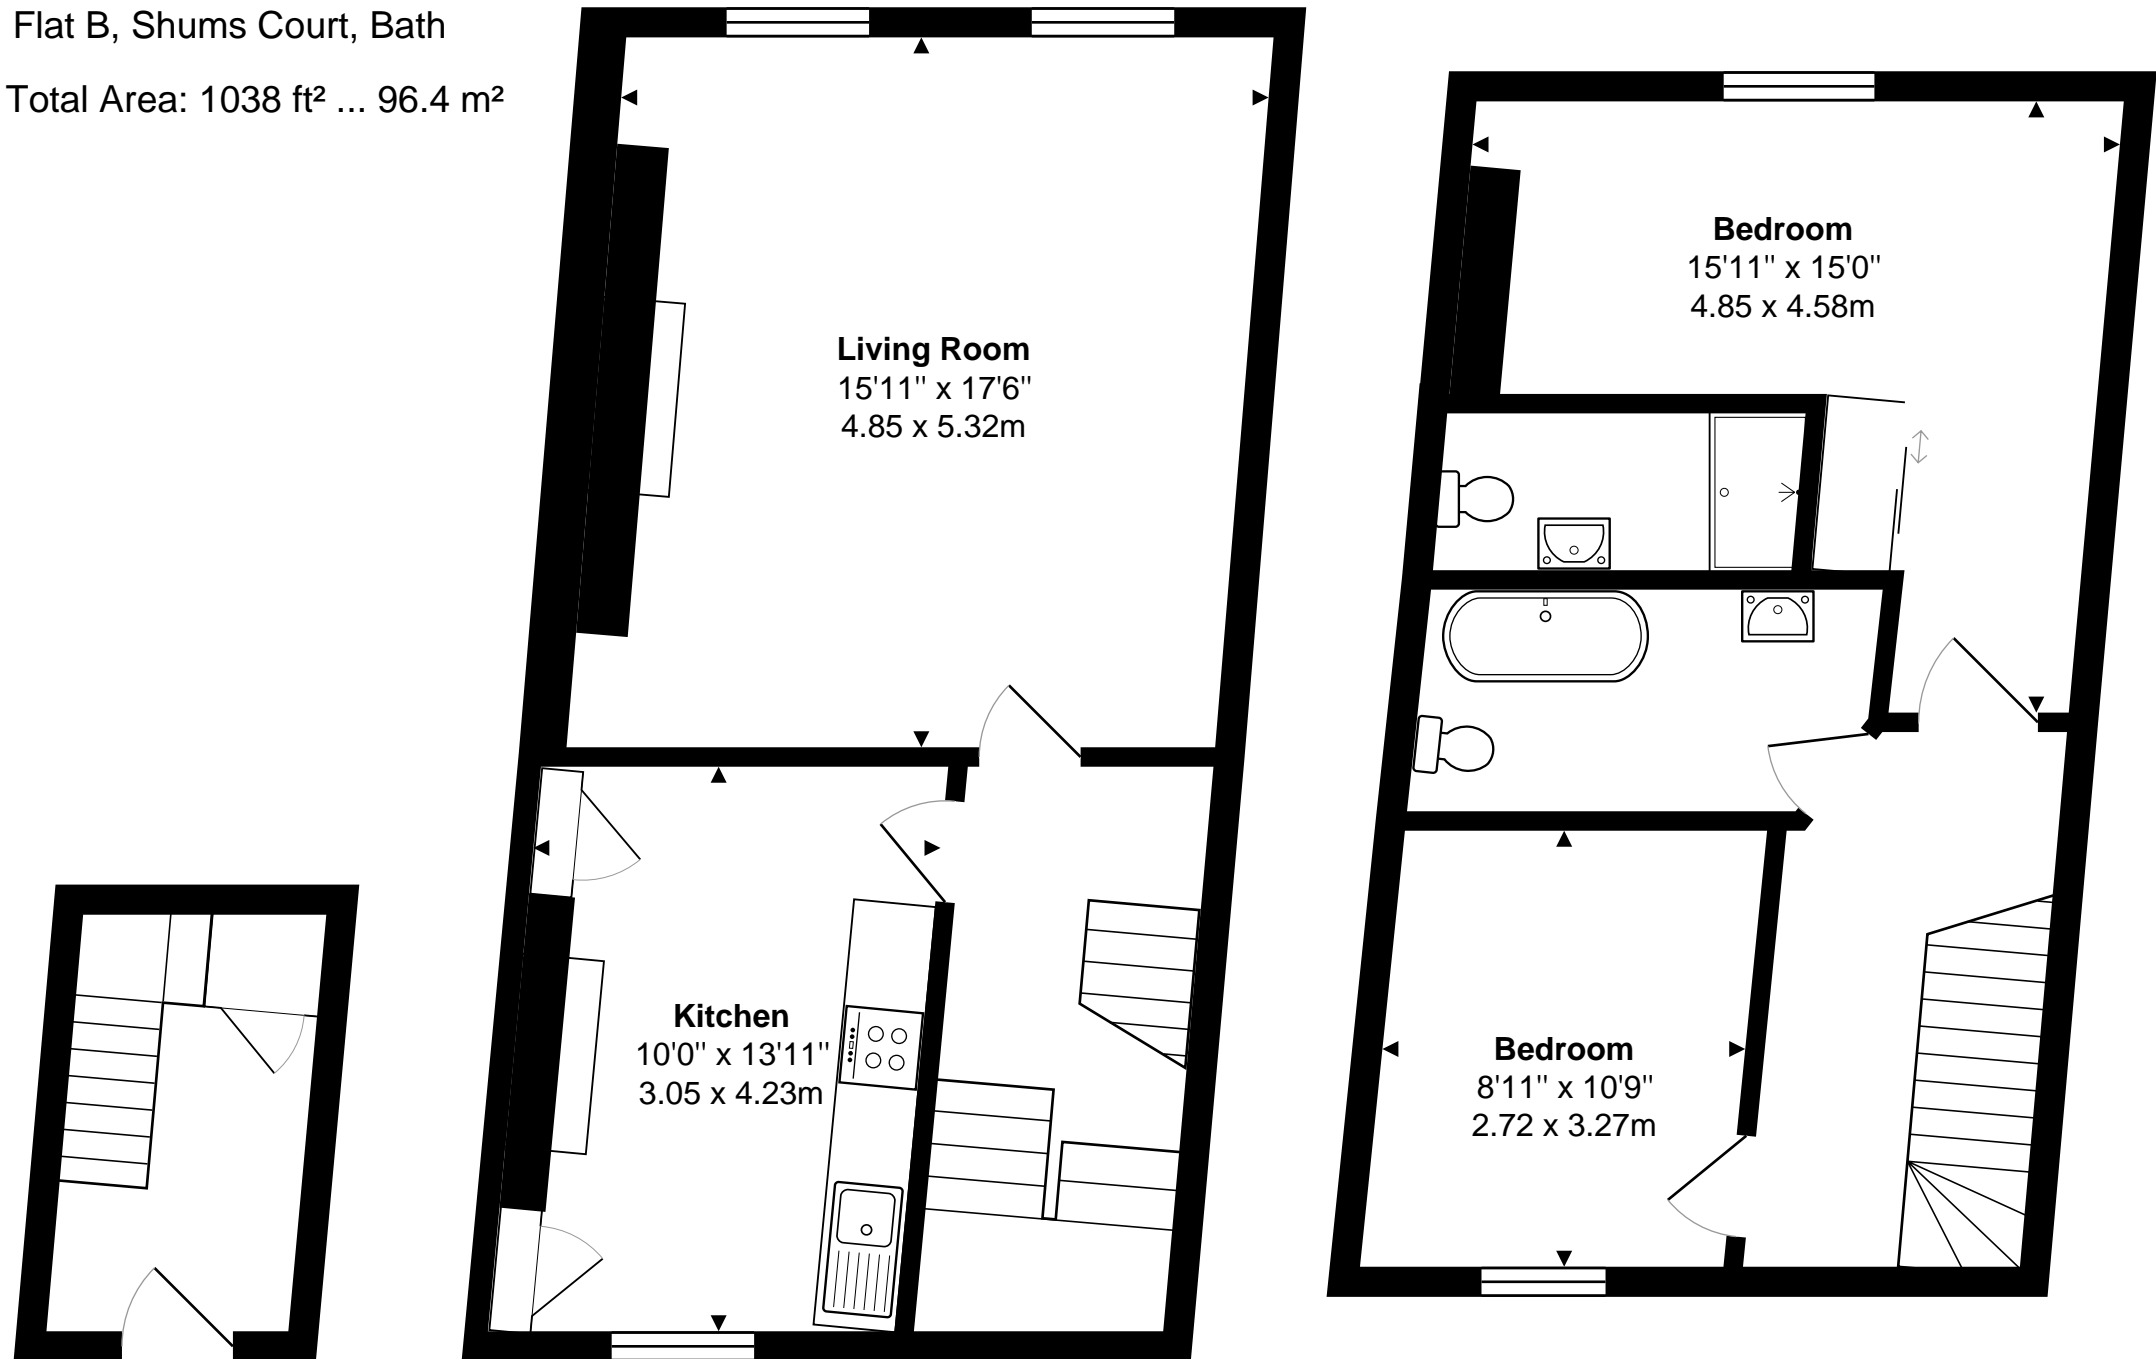

Flat B, Shums Court, Bath

Total Area: 1038 ft² ... 96.4 m²

All measurements are approximate and for display purposes only