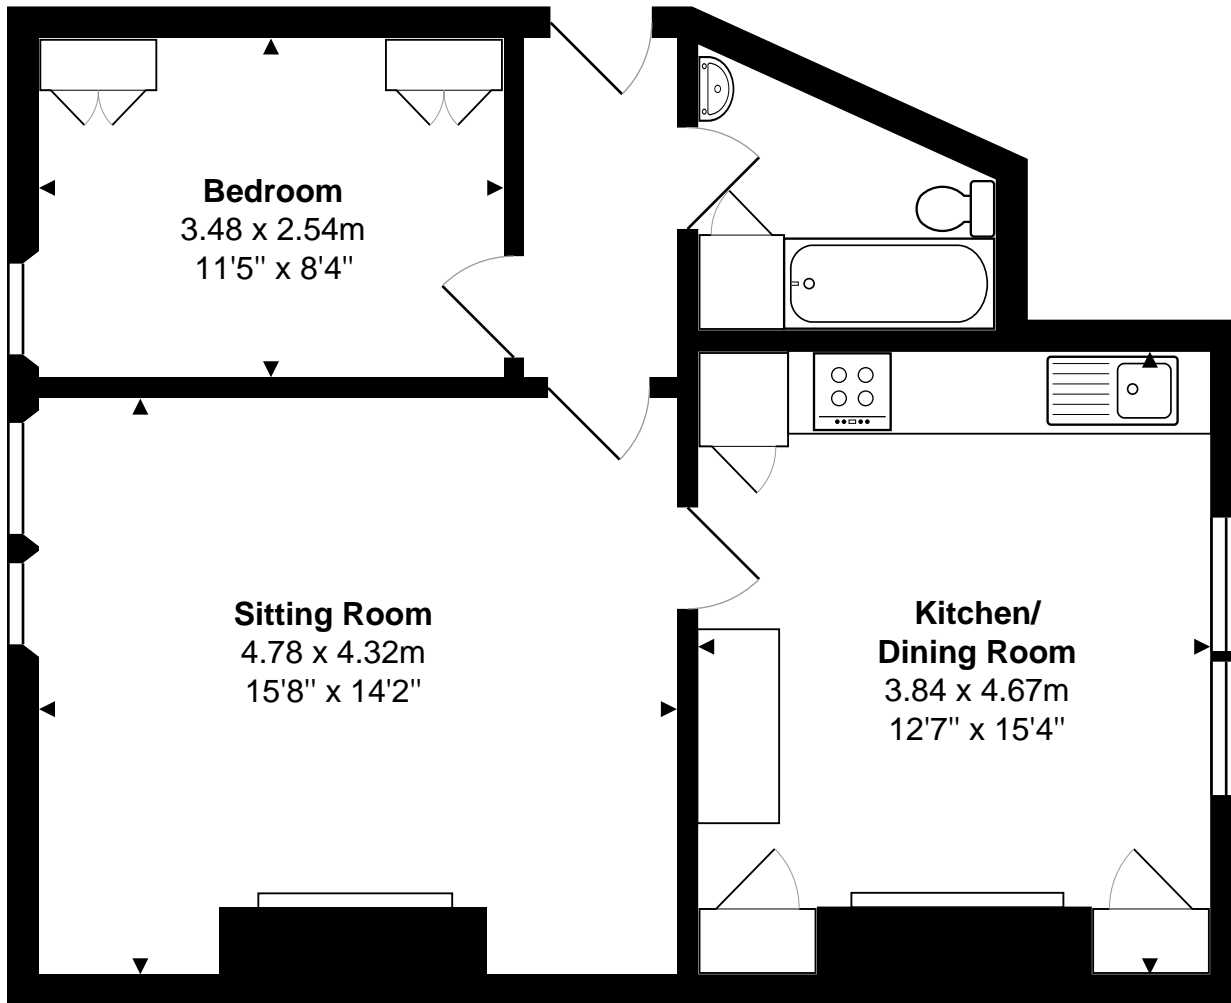

Ground Floor Flat, 4 Park Street, Bath  
Total Area: 55.6 m<sup>2</sup> ... 598 ft<sup>2</sup>

All measurements are approximate and for display purposes only