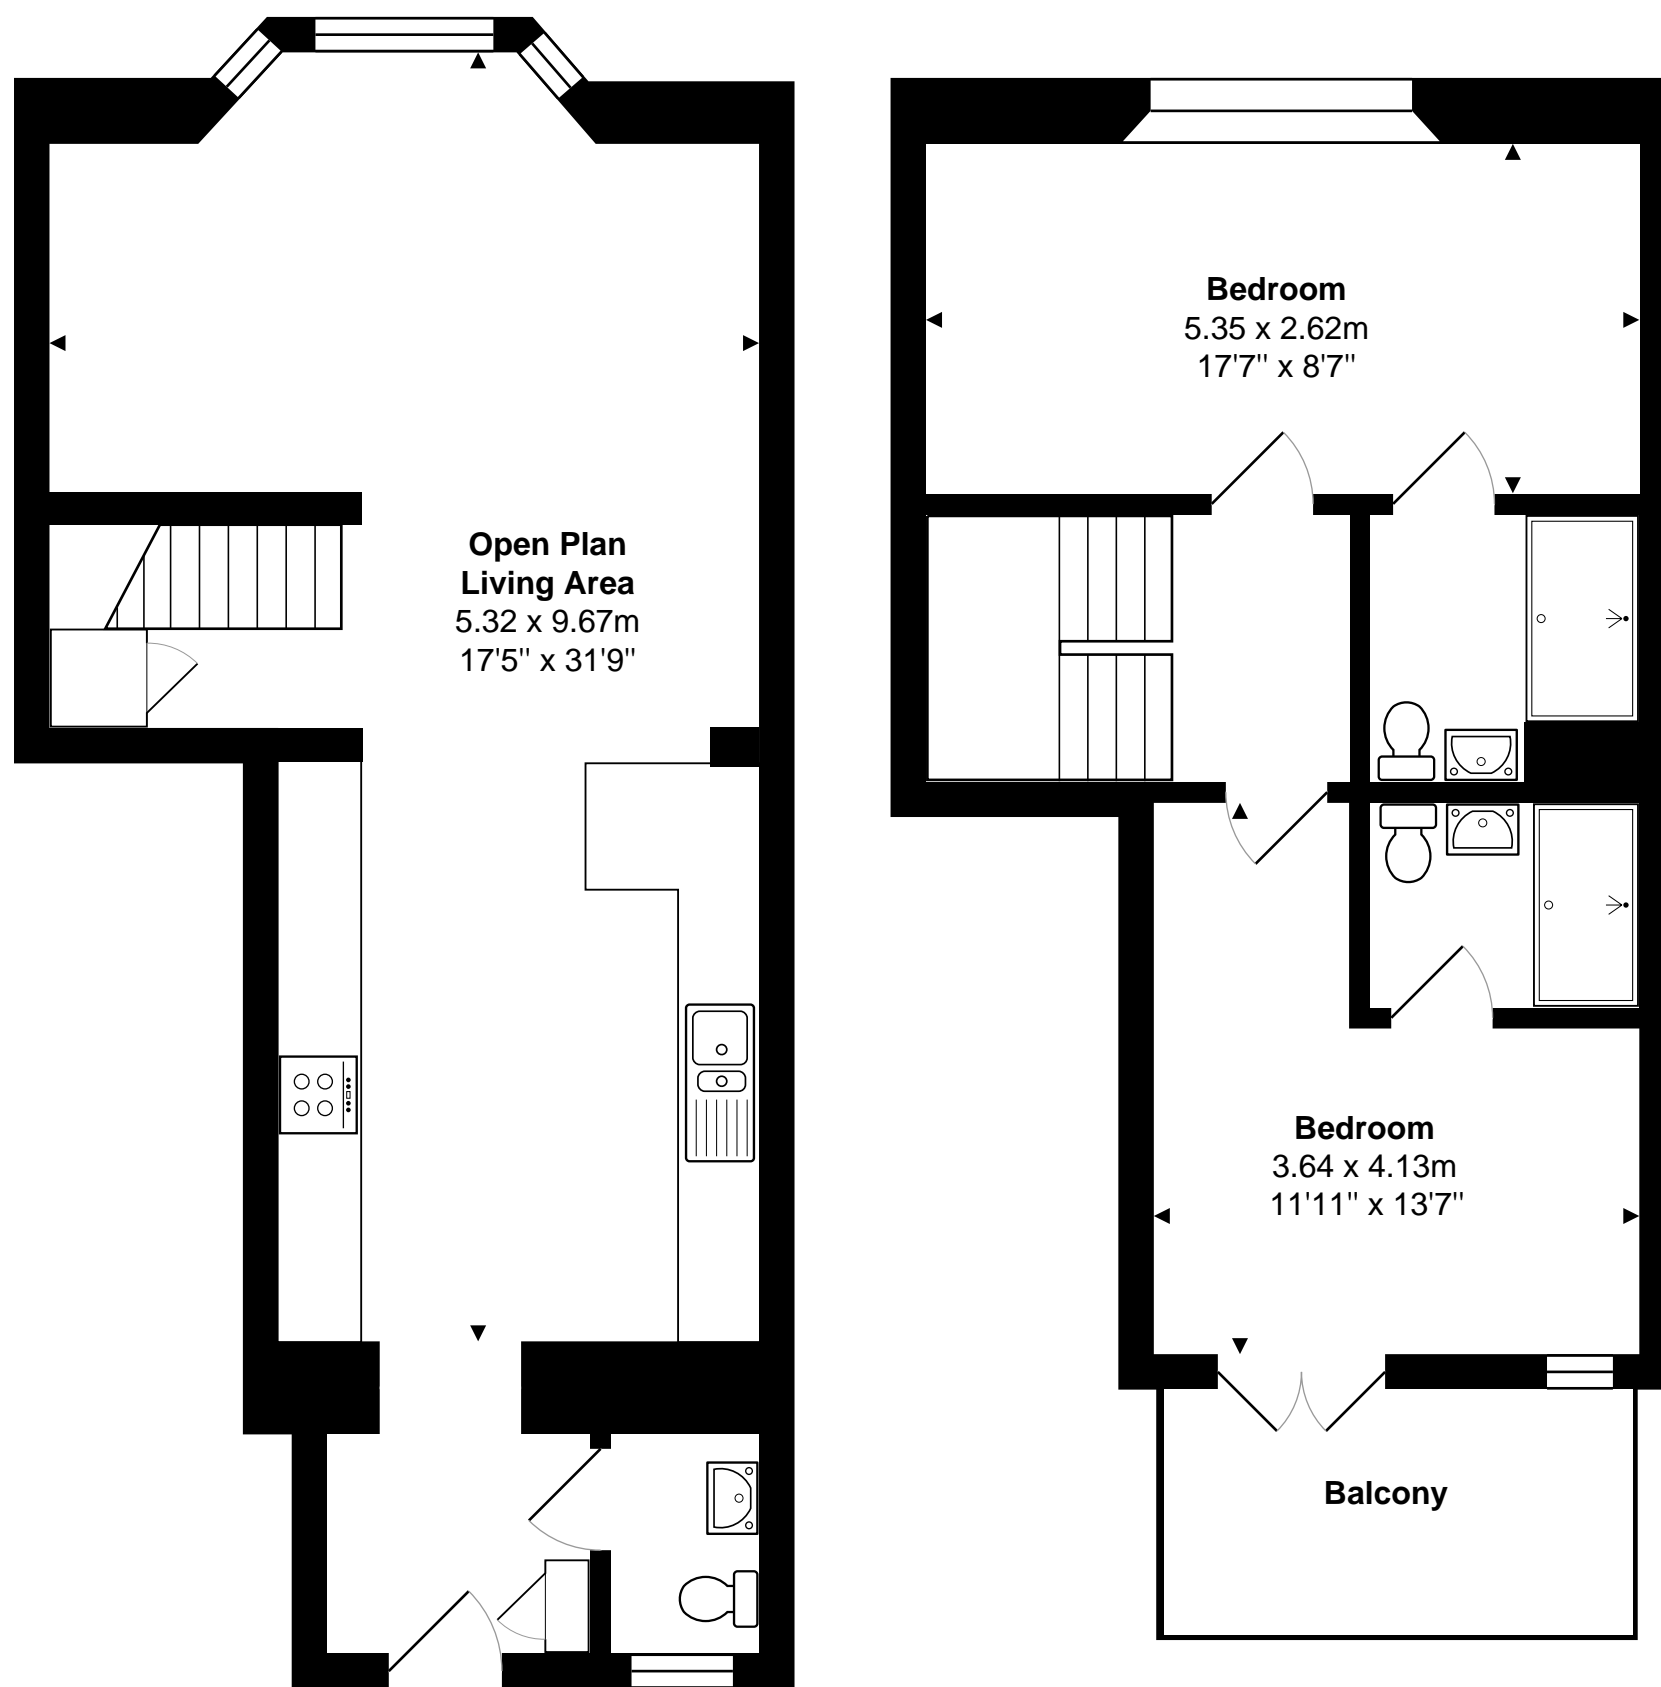

4 Heather Rise, Batheaston, Bath

Total Area: 90.3 m² ... 972 ft² (excluding balcony)

All measurements are approximate and for display purposes only