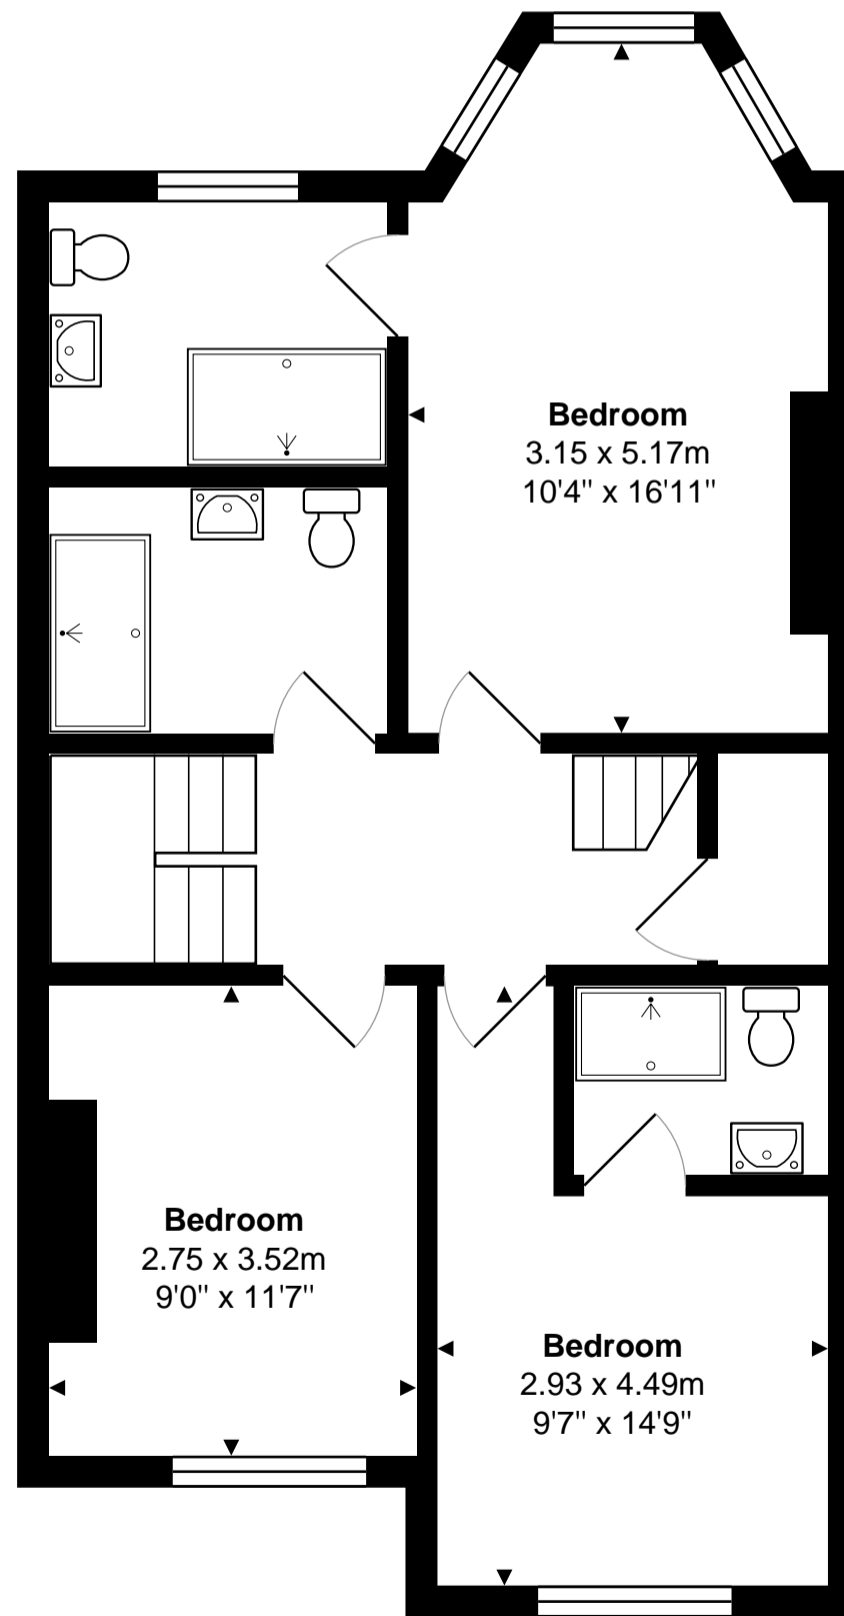

31 Crescent Gardens, Bath
Total Area: 165.6 m² ... 1783 ft²

All measurements are approximate and for display purposes only