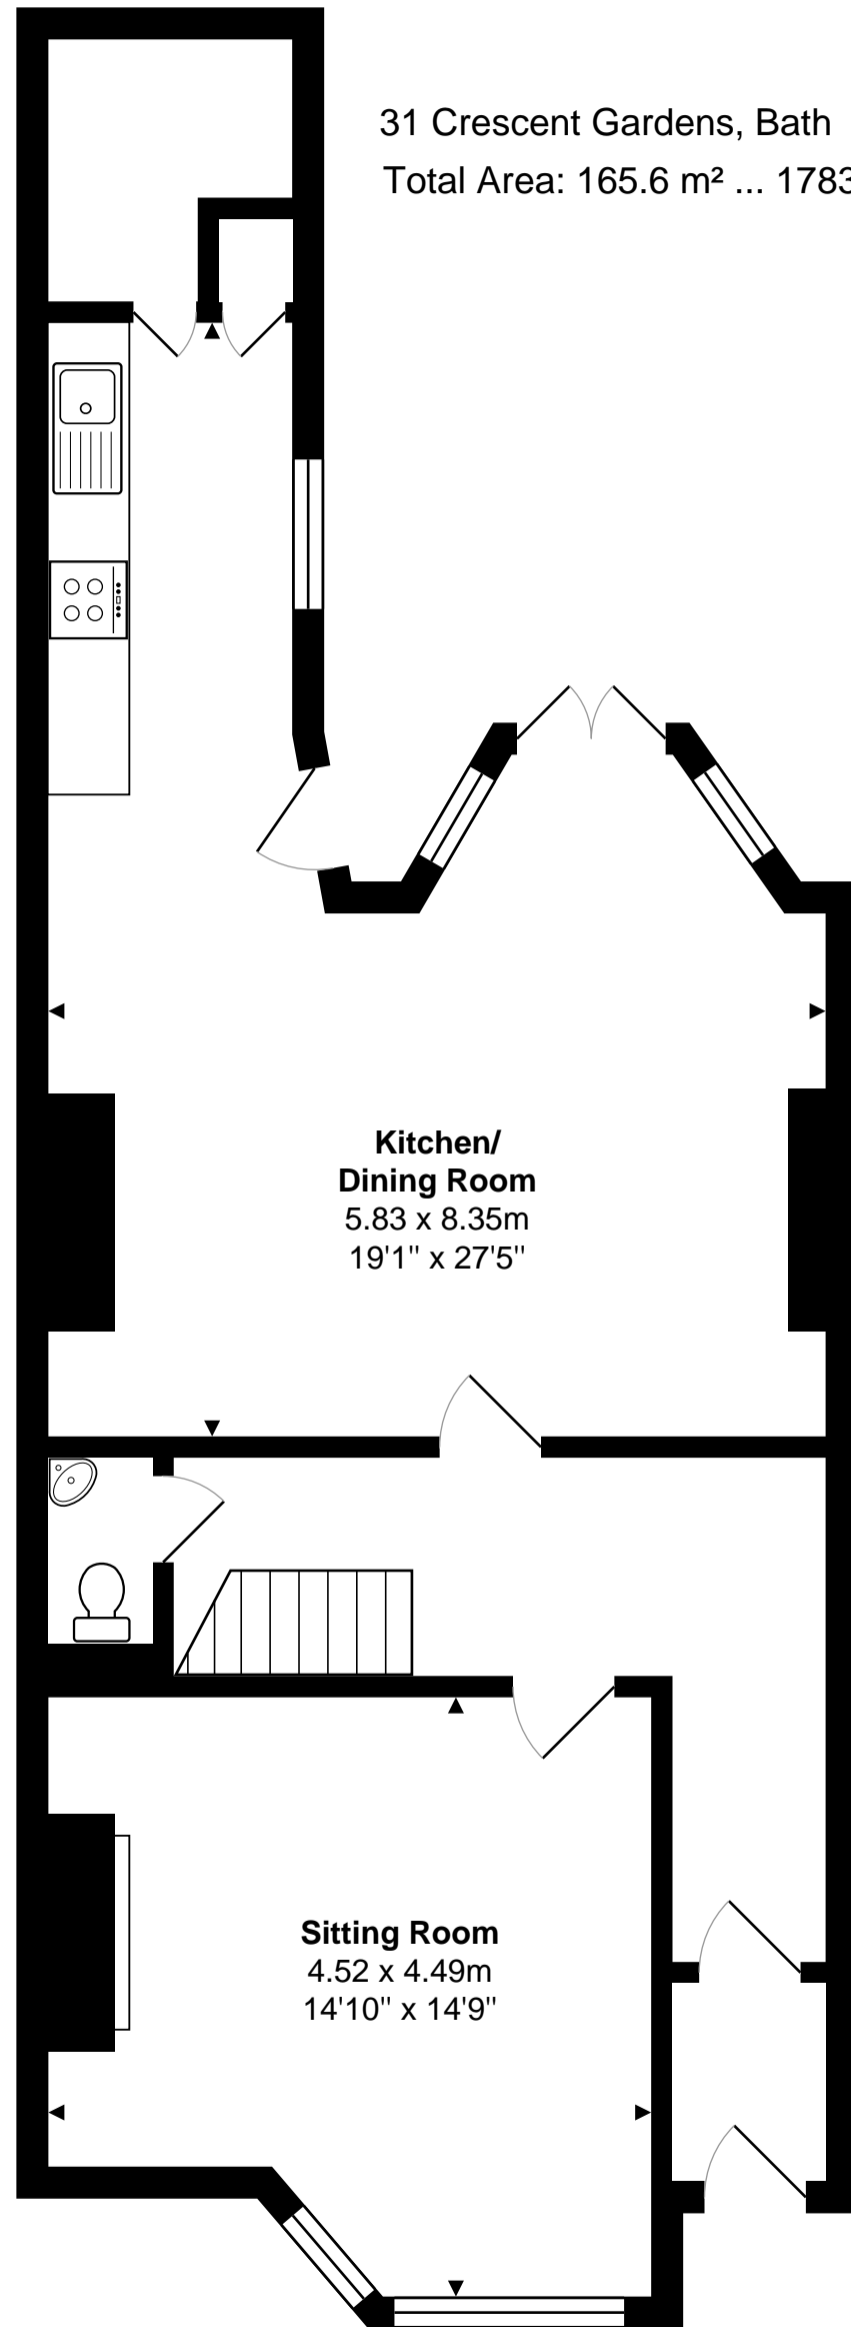

31 Crescent Gardens, Bath
Total Area: 165.6 m² ... 1783 ft²

All measurements are approximate and for display purposes only