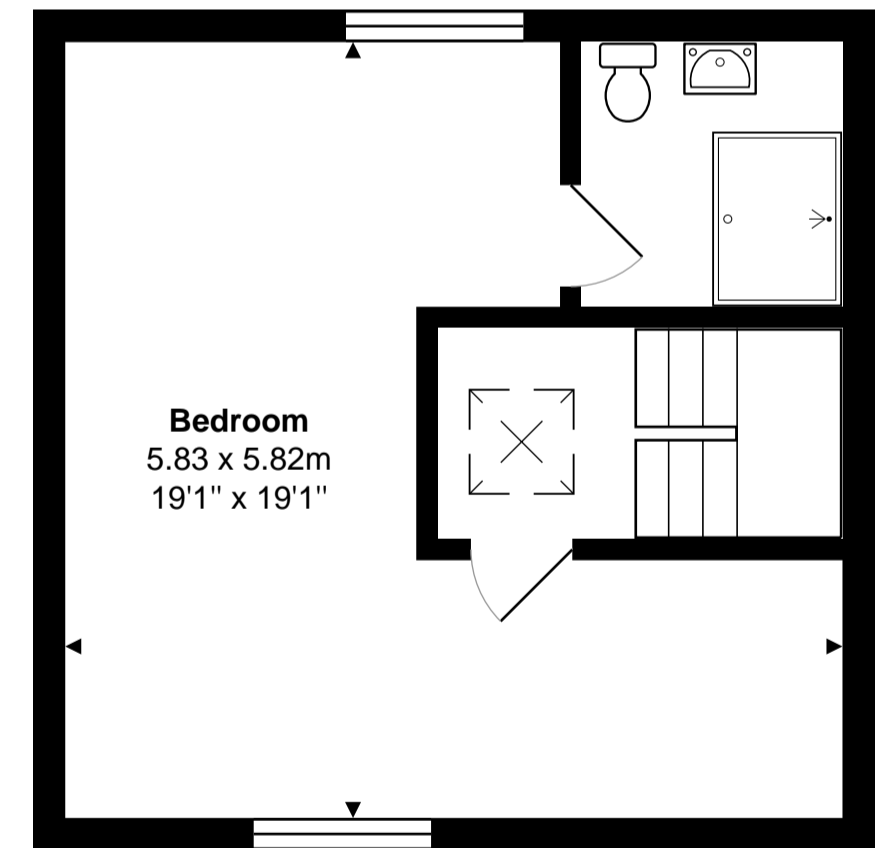

31 Crescent Gardens, Bath
Total Area: 165.6 m² ... 1783 ft²

All measurements are approximate and for display purposes only