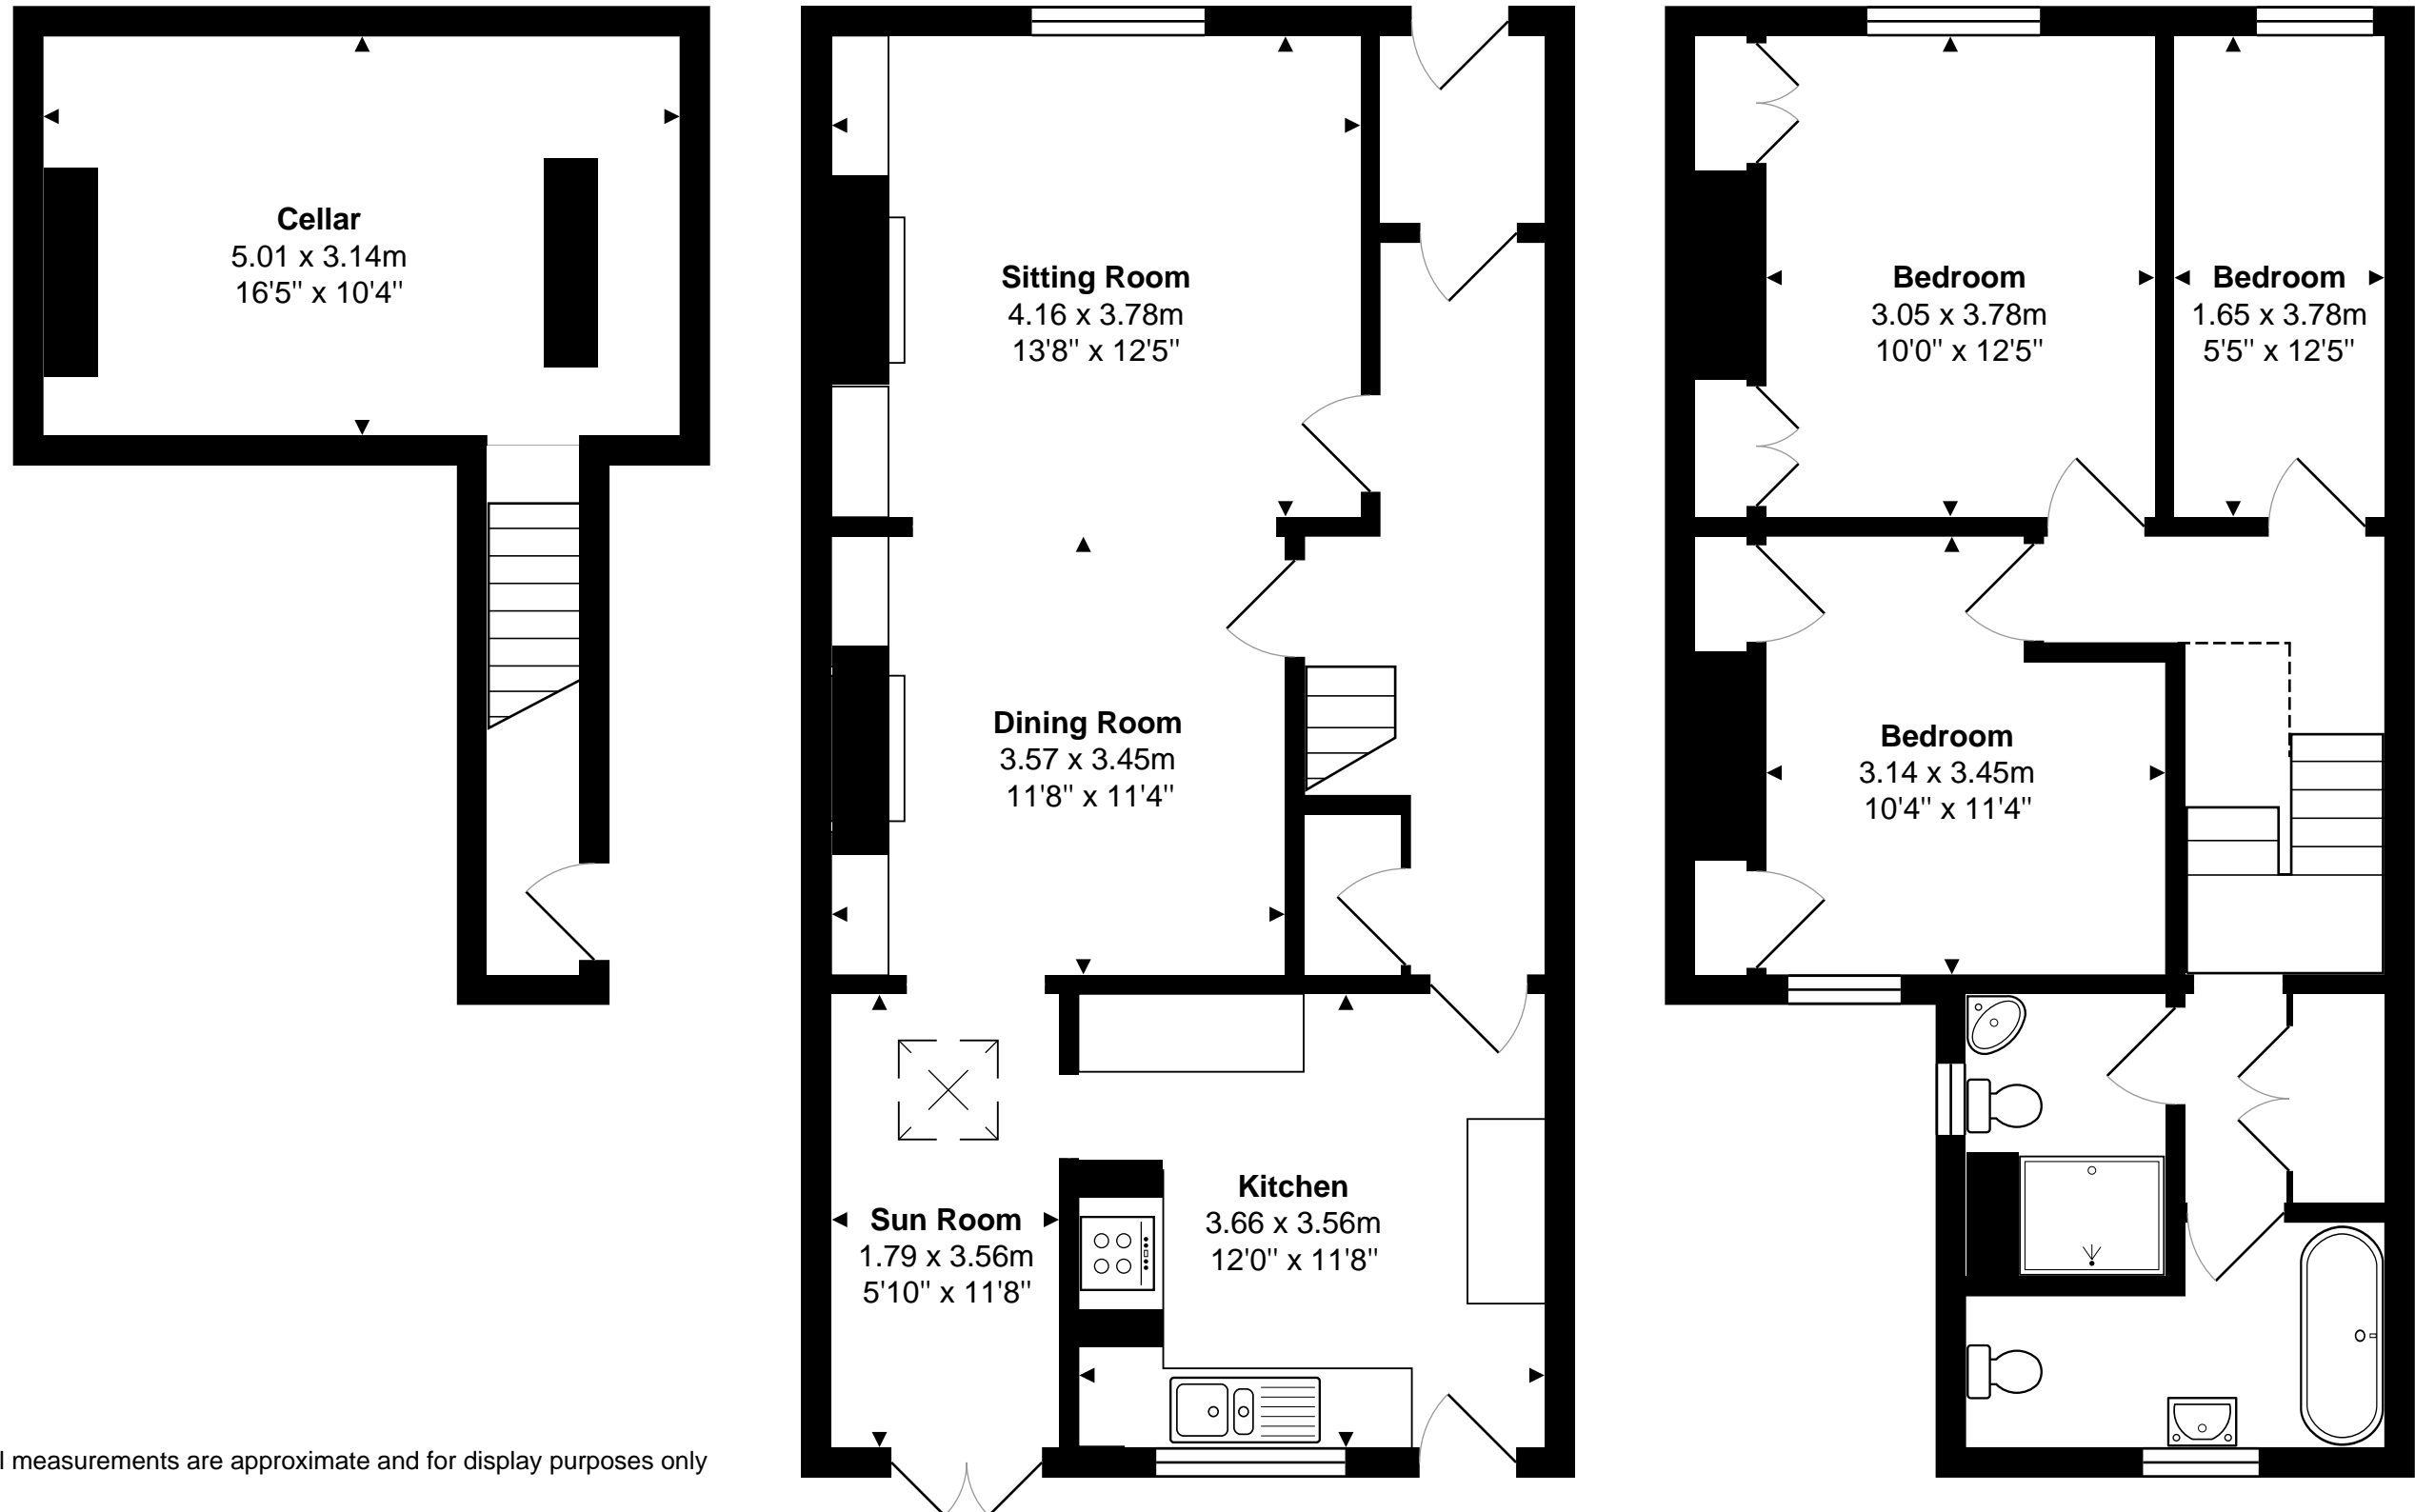

213 London Rd East, Batheaston, Bath

Total Area: 133.5 m<sup>2</sup> ... 1437 ft<sup>2</sup>

All measurements are approximate and for display purposes only