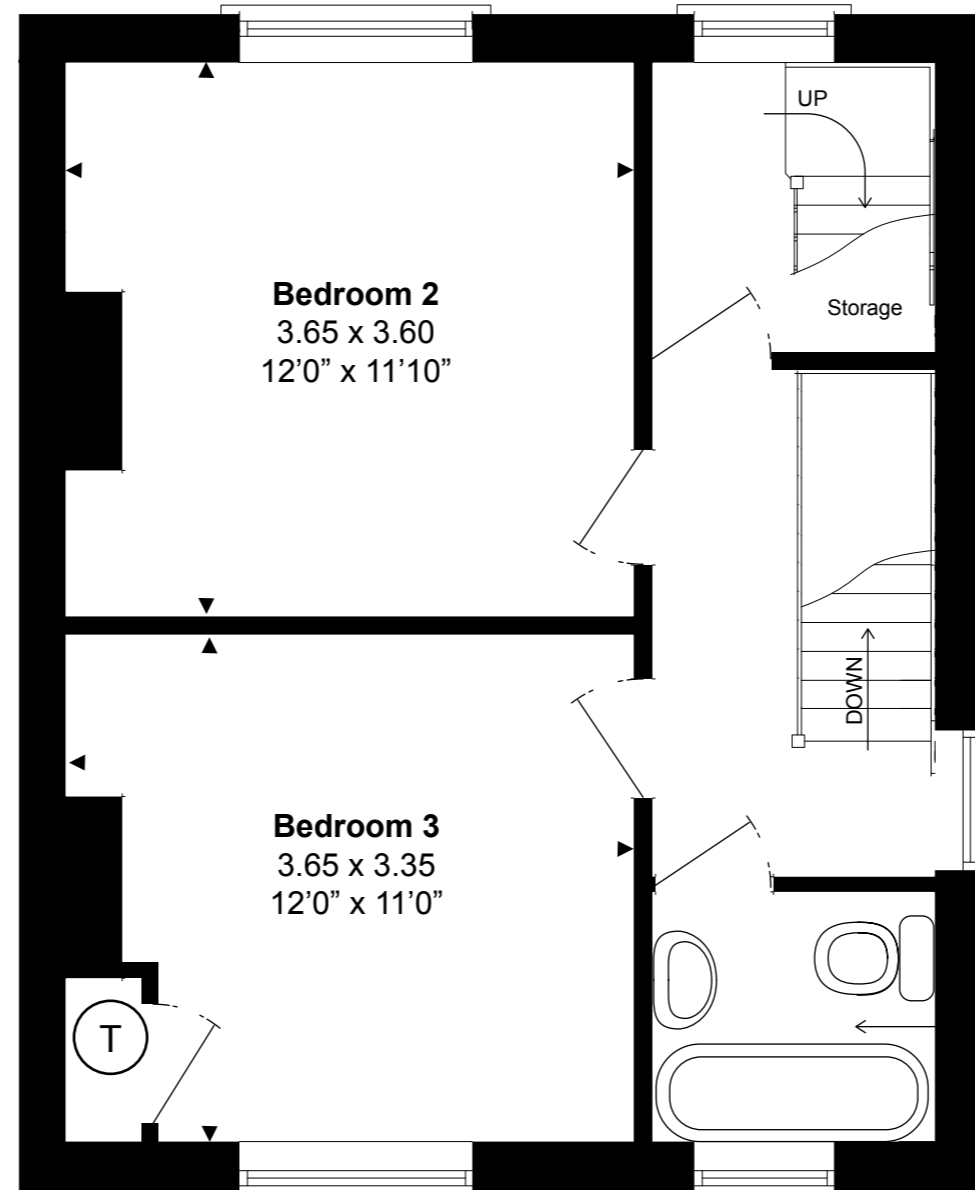

Dene Cottage, Elcot Lane, Marlborough

Approximate Gross Internal Area = 130.4 sq m / 1404 sq ft

Ground Floor

First Floor

Second Floor

FOR ILLUSTRATIVE PURPOSES ONLY - NOT TO SCALE

The position and size of doors, windows, appliances and other features are approximate only.

--- Denotes restricted head height.

©2025

Dene Cottage, Elcot Lane, Marlborough

Approximate Gross Internal Area = 130.4 sq m / 1404 sq ft

Ground Floor

First Floor

Second Floor

FOR ILLUSTRATIVE PURPOSES ONLY - NOT TO SCALE

The position and size of doors, windows, appliances and other features are approximate only.

[---] Denotes restricted head height.

©2025