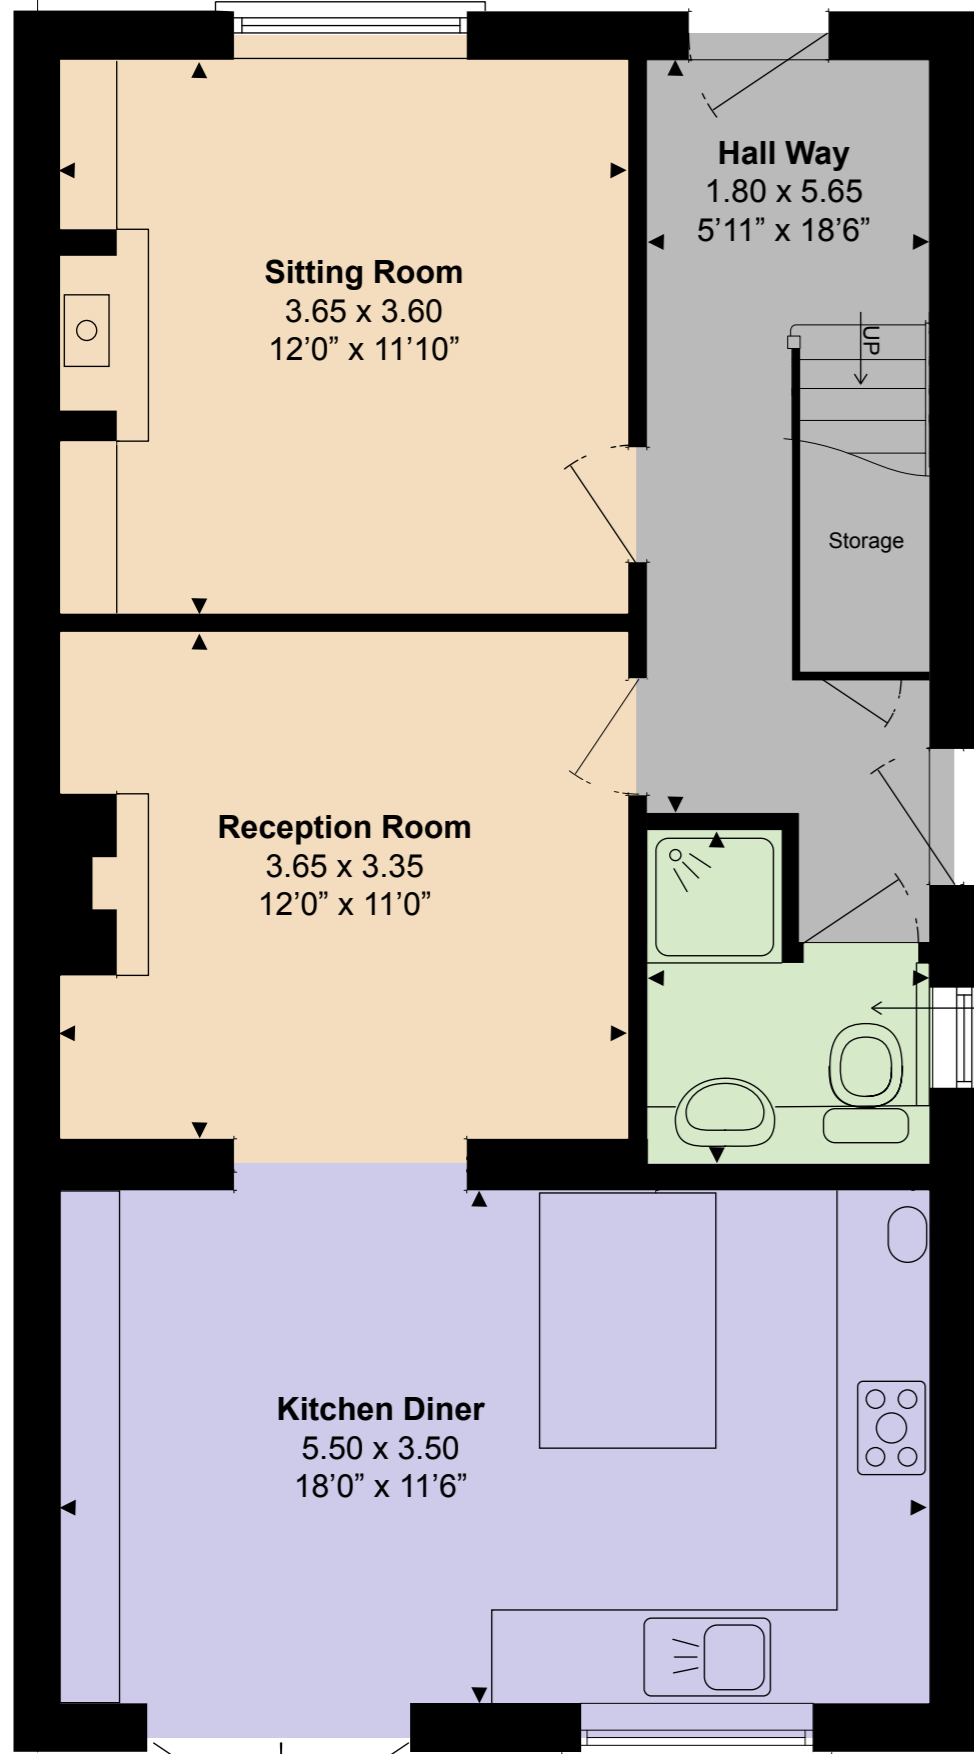

Dene Cottage, Elcot Lane, Marlborough

Approximate Gross Internal Area = 130.4 sq m / 1404 sq ft

Ground Floor

First Floor

Second Floor

FOR ILLUSTRATIVE PURPOSES ONLY - NOT TO SCALE

The position and size of doors, windows, appliances and other features are approximate only.

--- Denotes restricted head height.

©2025

Dene Cottage, Elcot Lane, Marlborough

Approximate Gross Internal Area = 130.4 sq m / 1404 sq ft

Ground Floor

First Floor

Second Floor

FOR ILLUSTRATIVE PURPOSES ONLY - NOT TO SCALE

The position and size of doors, windows, appliances and other features are approximate only.

[---] Denotes restricted head height.

©2025