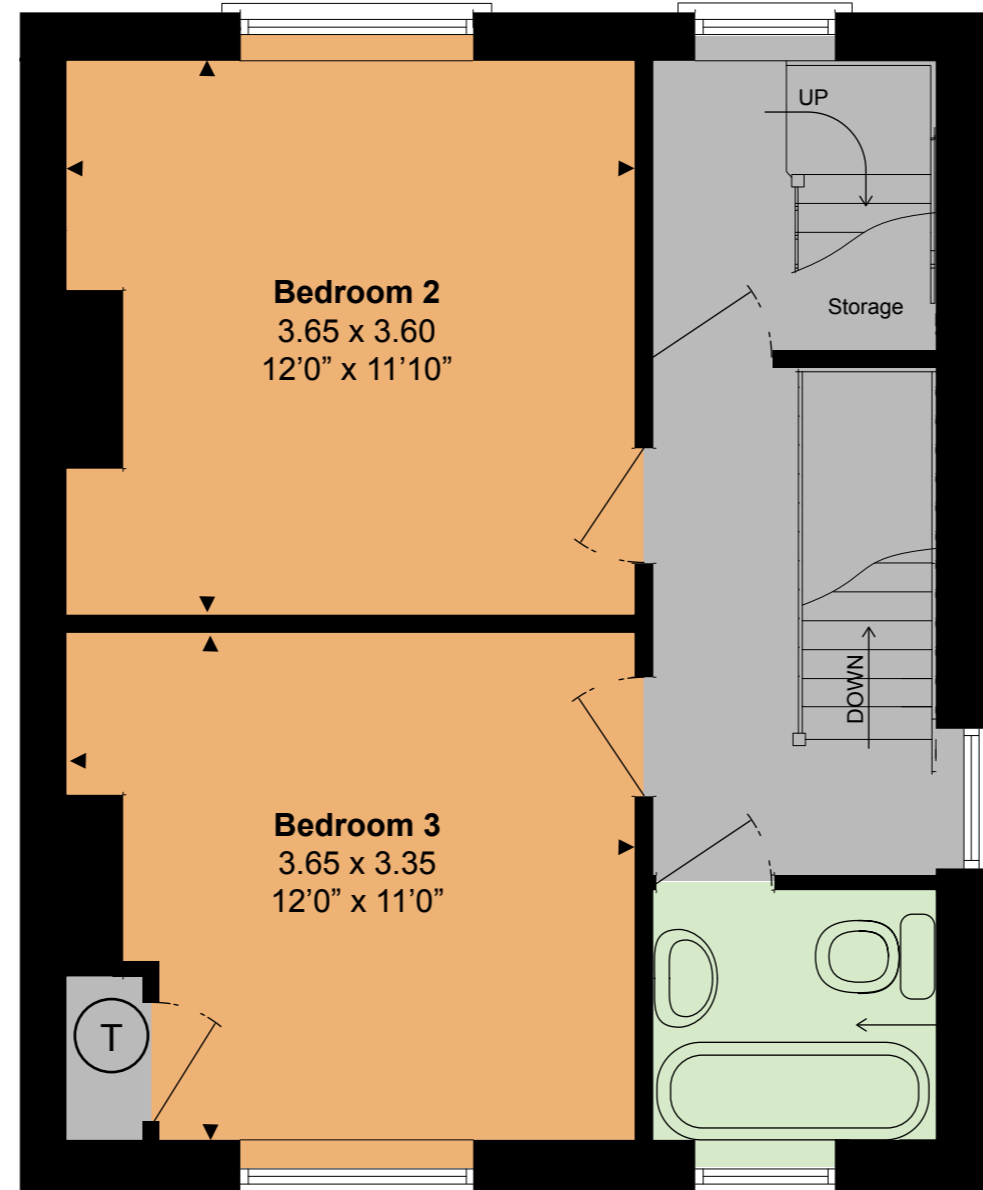

Dene Cottage, Elcot Lane, Marlborough

Approximate Gross Internal Area = 130.4 sq m / 1404 sq ft

Ground Floor

First Floor

Second Floor

FOR ILLUSTRATIVE PURPOSES ONLY - NOT TO SCALE

The position and size of doors, windows, appliances and other features are approximate only.

--- Denotes restricted head height.

©2025

Dene Cottage, Elcot Lane, Marlborough

Approximate Gross Internal Area = 130.4 sq m / 1404 sq ft

Ground Floor

First Floor

Second Floor

FOR ILLUSTRATIVE PURPOSES ONLY - NOT TO SCALE

The position and size of doors, windows, appliances and other features are approximate only.

[---] Denotes restricted head height.

©2025