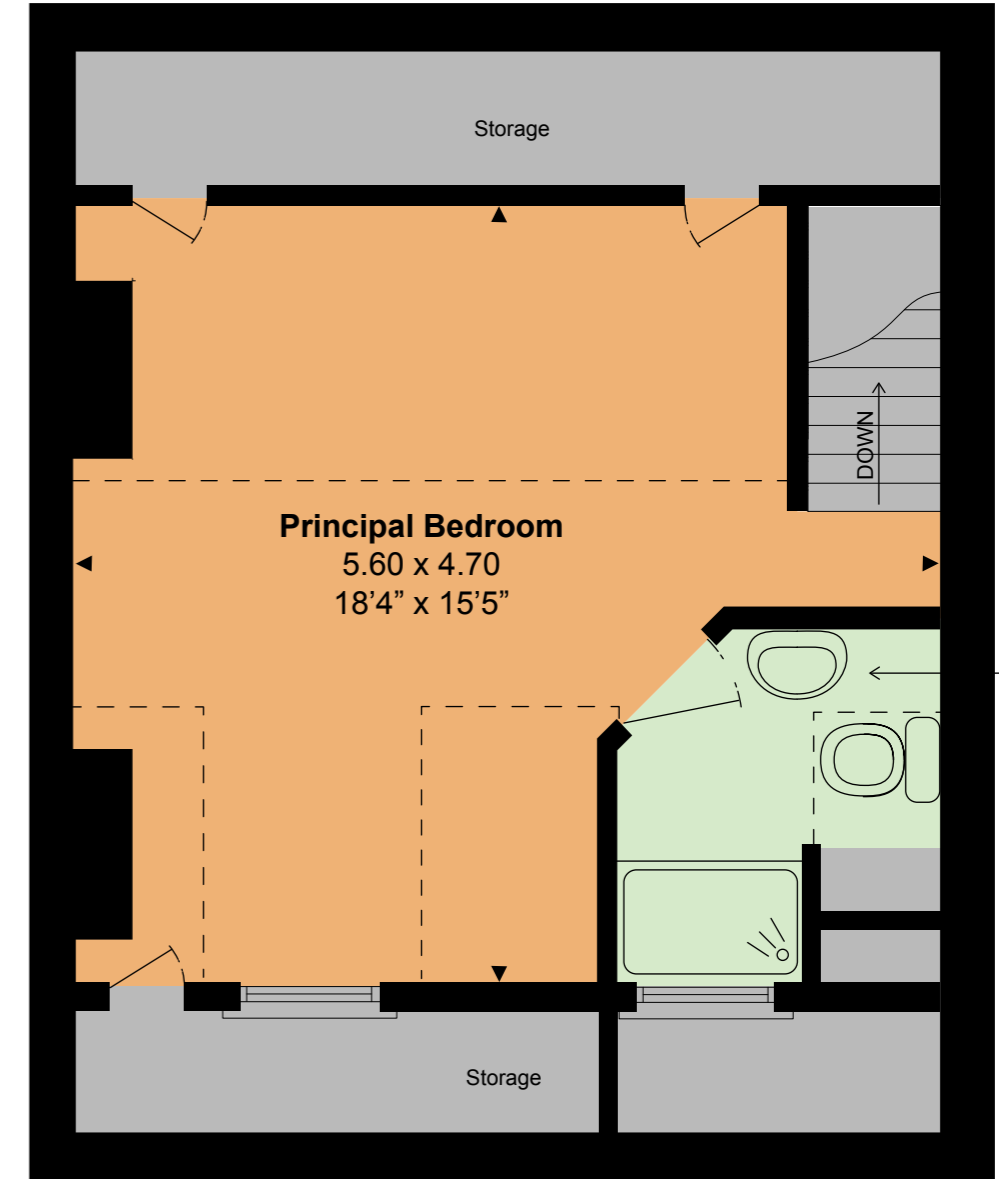

Dene Cottage, Elcot Lane, Marlborough

Approximate Gross Internal Area = 130.4 sq m / 1404 sq ft

Ground Floor

First Floor

Second Floor

FOR ILLUSTRATIVE PURPOSES ONLY - NOT TO SCALE

The position and size of doors, windows, appliances and other features are approximate only.

--- Denotes restricted head height.

©2025

Dene Cottage, Elcot Lane, Marlborough

Approximate Gross Internal Area = 130.4 sq m / 1404 sq ft

Ground Floor

First Floor

Second Floor

FOR ILLUSTRATIVE PURPOSES ONLY - NOT TO SCALE

The position and size of doors, windows, appliances and other features are approximate only.

[---] Denotes restricted head height.

©2025