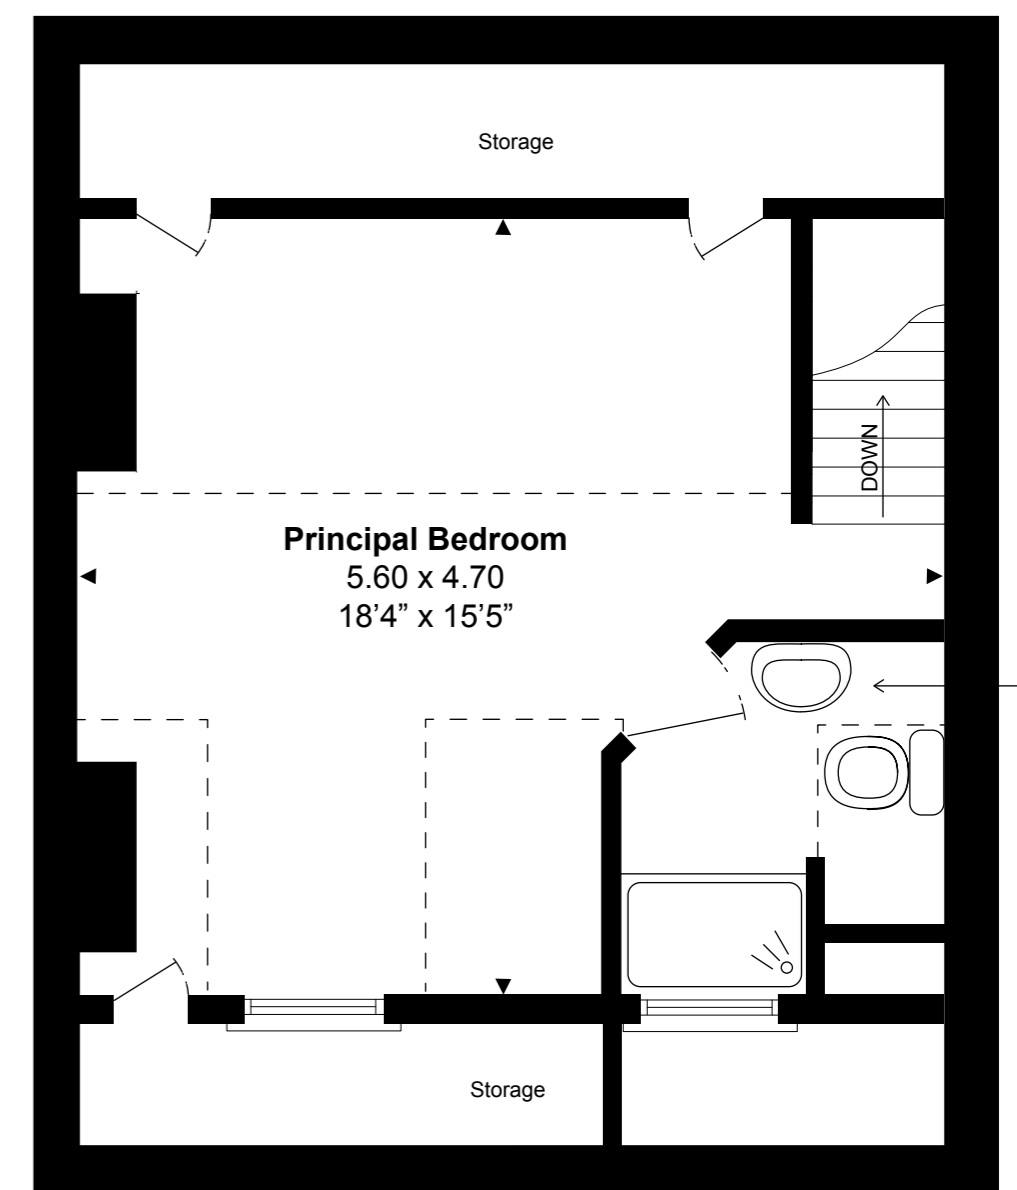

Dene Cottage, Elcot Lane, Marlborough

Approximate Gross Internal Area = 130.4 sq m / 1404 sq ft

Ground Floor

First Floor

Second Floor

FOR ILLUSTRATIVE PURPOSES ONLY - NOT TO SCALE

The position and size of doors, windows, appliances and other features are approximate only.

--- Denotes restricted head height.

©2025

Dene Cottage, Elcot Lane, Marlborough

Approximate Gross Internal Area = 130.4 sq m / 1404 sq ft

Ground Floor

First Floor

Second Floor

FOR ILLUSTRATIVE PURPOSES ONLY - NOT TO SCALE

The position and size of doors, windows, appliances and other features are approximate only.

[---] Denotes restricted head height.

©2025