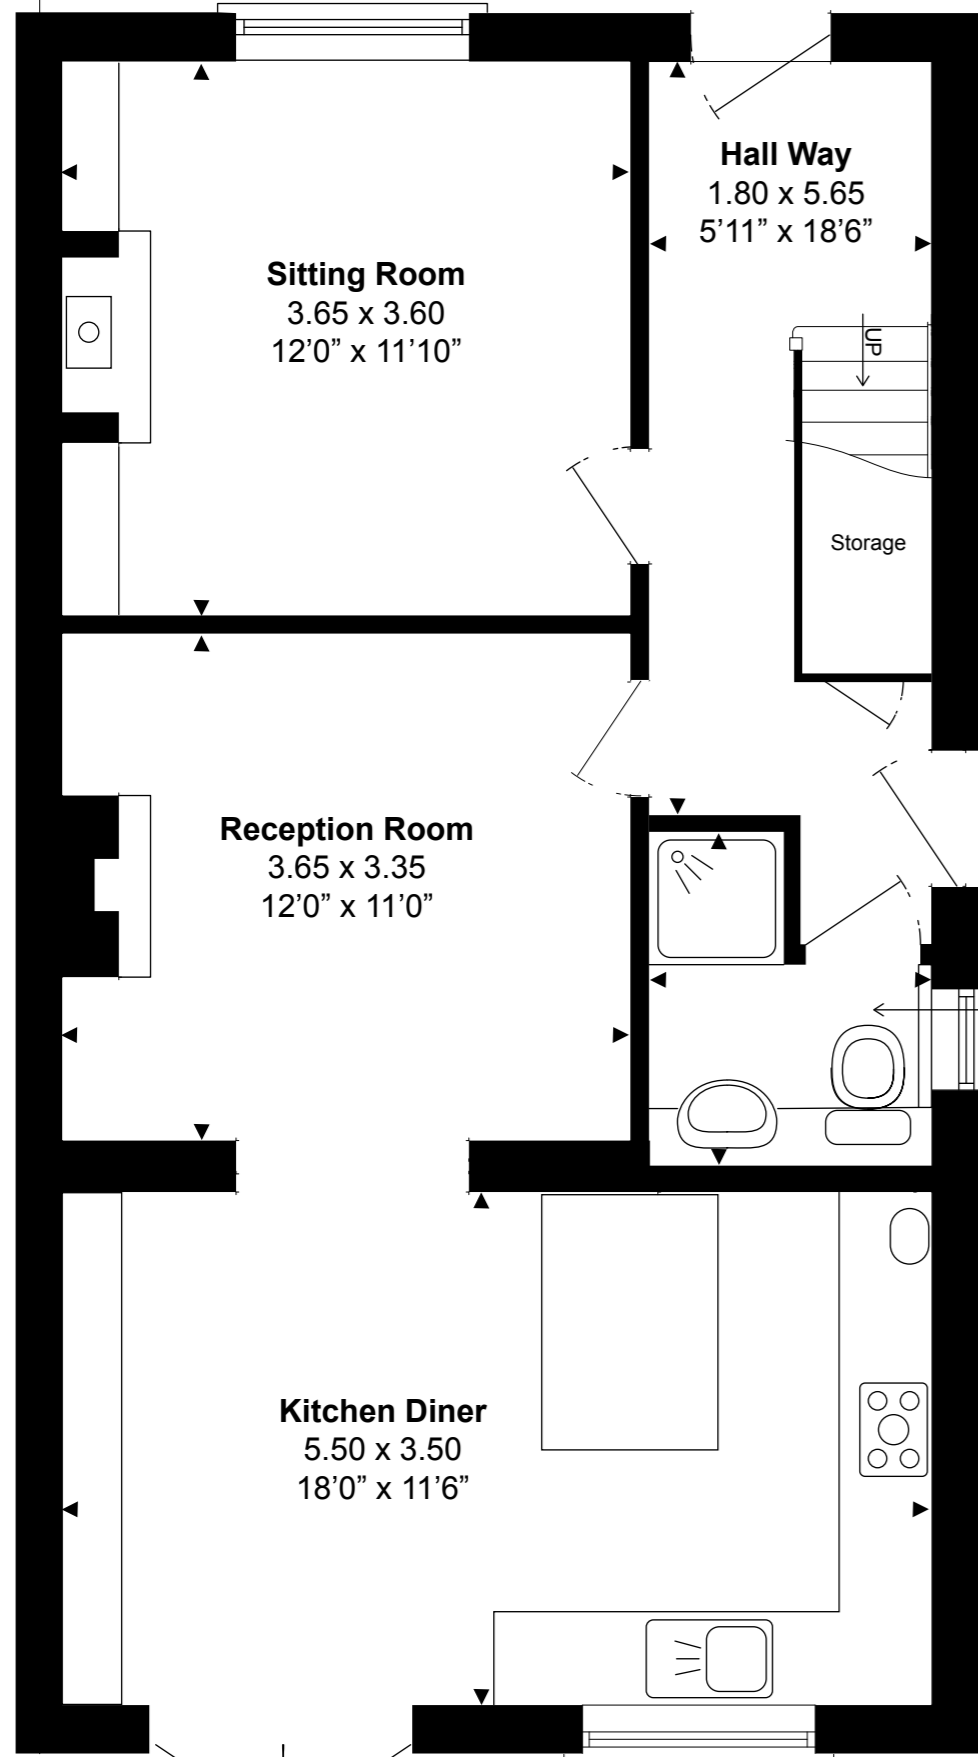

Dene Cottage, Elcot Lane, Marlborough

Approximate Gross Internal Area = 130.4 sq m / 1404 sq ft

Ground Floor

First Floor

Second Floor

FOR ILLUSTRATIVE PURPOSES ONLY - NOT TO SCALE

The position and size of doors, windows, appliances and other features are approximate only.

--- Denotes restricted head height.

©2025

Dene Cottage, Elcot Lane, Marlborough

Approximate Gross Internal Area = 130.4 sq m / 1404 sq ft

Ground Floor

First Floor

Second Floor

FOR ILLUSTRATIVE PURPOSES ONLY - NOT TO SCALE

The position and size of doors, windows, appliances and other features are approximate only.

[---] Denotes restricted head height.

©2025