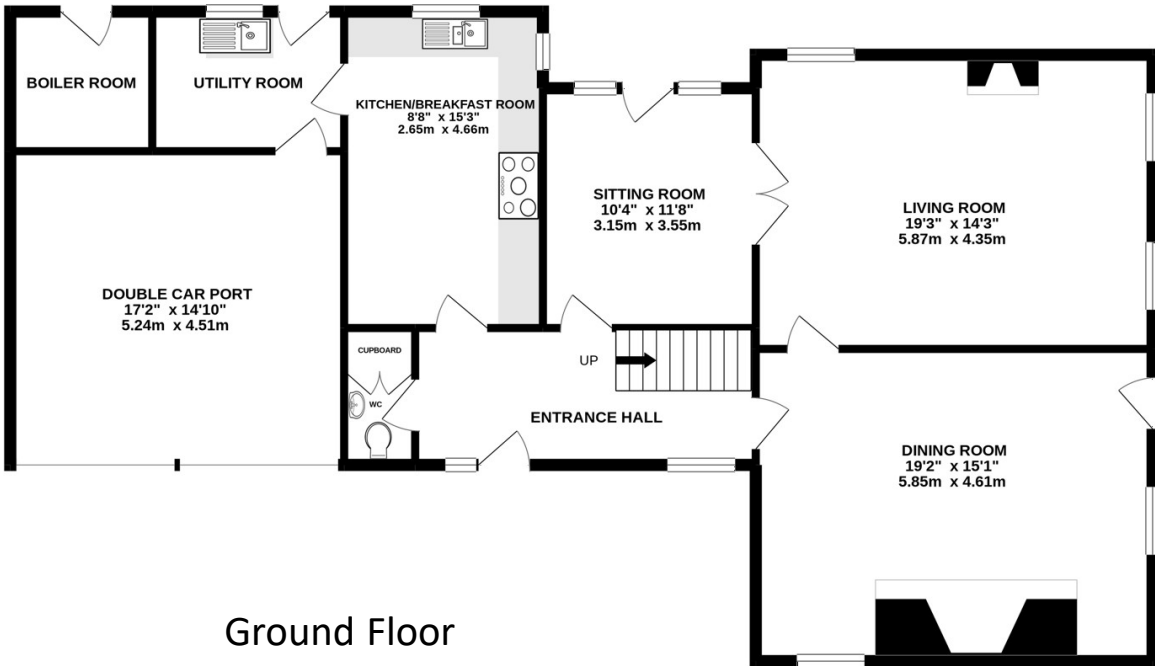

Pheasants Cottage, Lower Fyfield, SN8 1PY

TOTAL FLOOR AREA : 2424 sq.ft. (225.2 sq.m.) approx.

Whilst every attempt has been made to ensure the accuracy of the floorplan contained here, measurements of doors, windows, rooms and any other items are approximate and no responsibility is taken for any error, omission or mis-statement. This plan is for illustrative purposes only and should be used as such by any prospective purchaser. The services, systems and appliances shown have not been tested and no guarantee as to their operability or efficiency can be given.
Made with Metropix ©2020