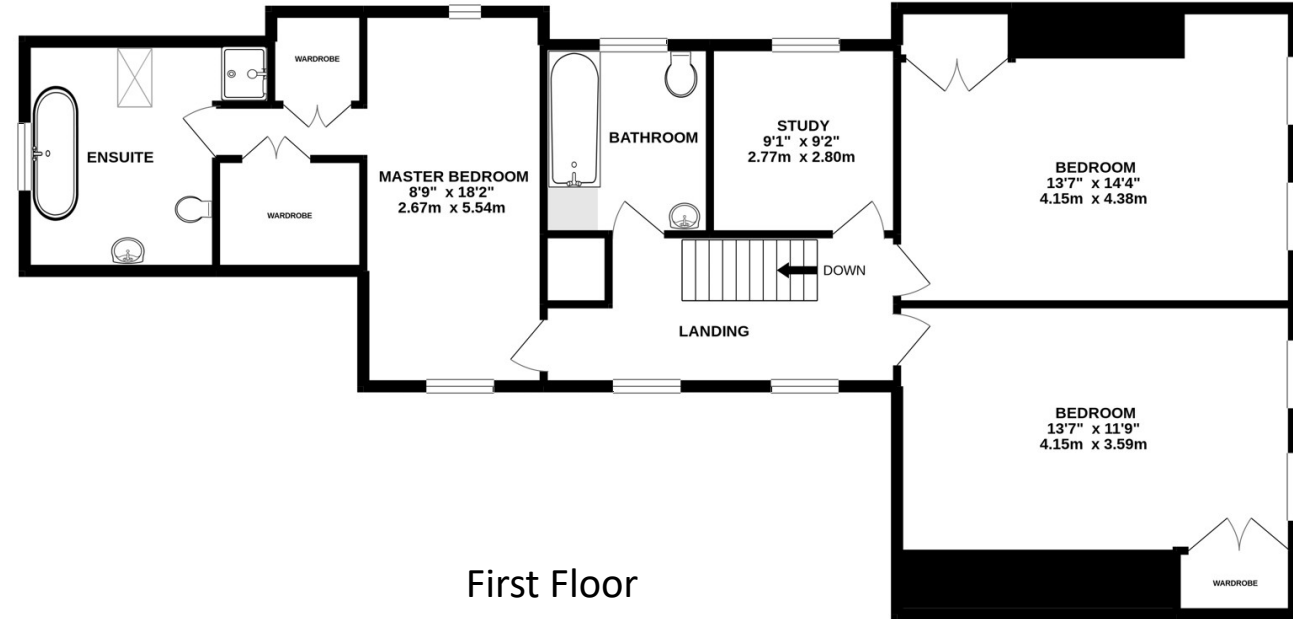

Pheasants Cottage, Lower Fyfield, SN8 1PY

TOTAL FLOOR AREA : 2424 sq.ft. (225.2 sq.m.) approx.

Whilst every attempt has been made to ensure the accuracy of the floorplan contained here, measurements of doors, windows, rooms and any other items are approximate and no responsibility is taken for any error, omission or mis-statement. This plan is for illustrative purposes only and should be used as such by any prospective purchaser. The services, systems and appliances shown have not been tested and no guarantee as to their operability or efficiency can be given.
Made with Metropix ©2020