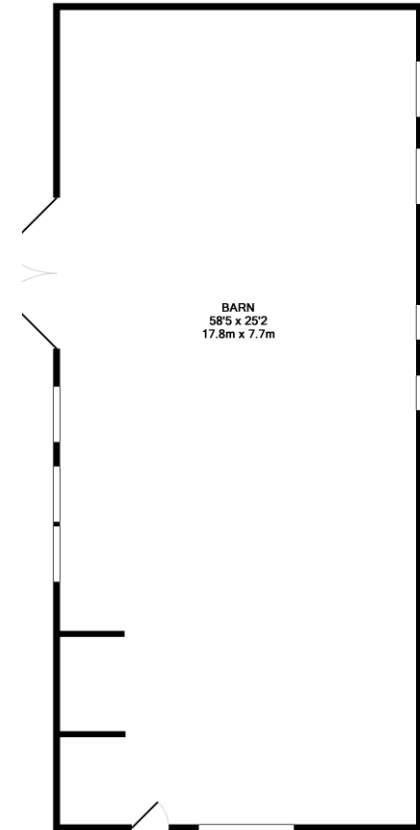

Gold Hill House

Approximate Gross Internal Floor Area
 House – 466.84 sq m / 5025.02 sq ft
 Barn – 136.78 sq m / 1472.29 sq ft

Ground Floor

First Floor

Second Floor

Whilst every attempt has been made to ensure the accuracy of the floor plan contained here, measurements of doors, windows, rooms and any other items are approximate and no responsibility is taken for any error, omission, or mis-statement. This plan is for illustrative purposes only and should be used as such by any prospective purchaser. The services, systems and appliances shown have not been tested and no guarantee as to their operability or efficiency can be given
 Made with Metropix ©2016