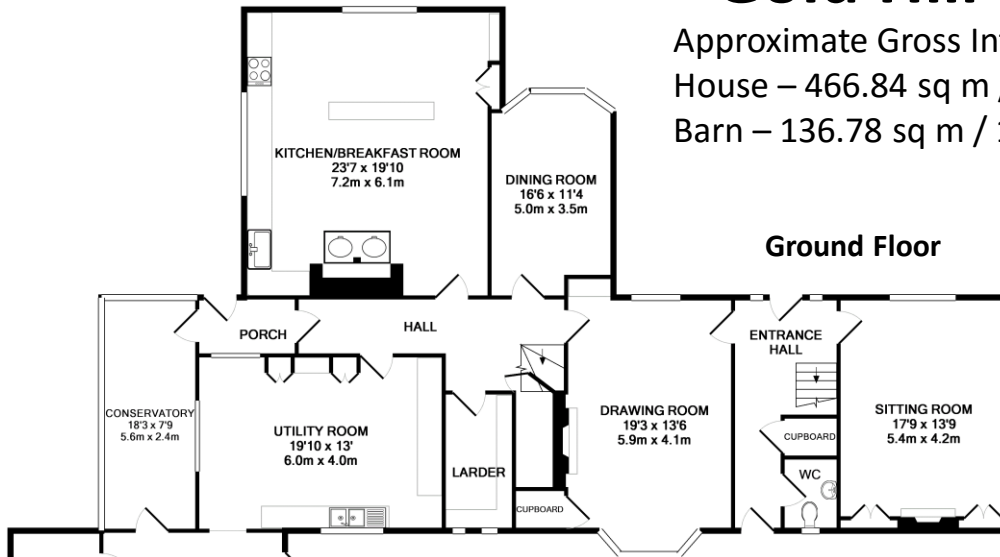

Gold Hill House

Approximate Gross Internal Floor Area
 House – 466.84 sq m / 5025.02 sq ft
 Barn – 136.78 sq m / 1472.29 sq ft

Ground Floor

First Floor

Second Floor

Whilst every attempt has been made to ensure the accuracy of the floor plan contained here, measurements of doors, windows, rooms and any other items are approximate and no responsibility is taken for any error, omission, or mis-statement. This plan is for illustrative purposes only and should be used as such by any prospective purchaser. The services, systems and appliances shown have not been tested and no guarantee as to their operability or efficiency can be given
 Made with Metropix ©2016