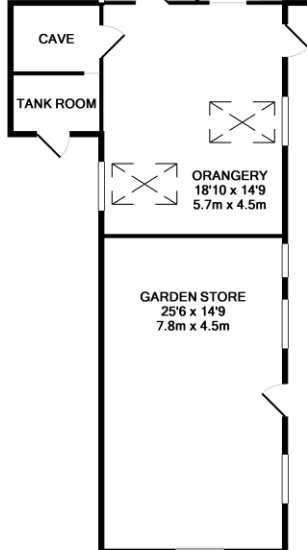

Gold Hill House

Approximate Gross Internal Floor Area
 House – 466.84 sq m / 5025.02 sq ft
 Barn – 136.78 sq m / 1472.29 sq ft

Ground Floor

First Floor

Second Floor

Whilst every attempt has been made to ensure the accuracy of the floor plan contained here, measurements of doors, windows, rooms and any other items are approximate and no responsibility is taken for any error, omission, or mis-statement. This plan is for illustrative purposes only and should be used as such by any prospective purchaser. The services, systems and appliances shown have not been tested and no guarantee as to their operability or efficiency can be given
 Made with Metropix ©2016