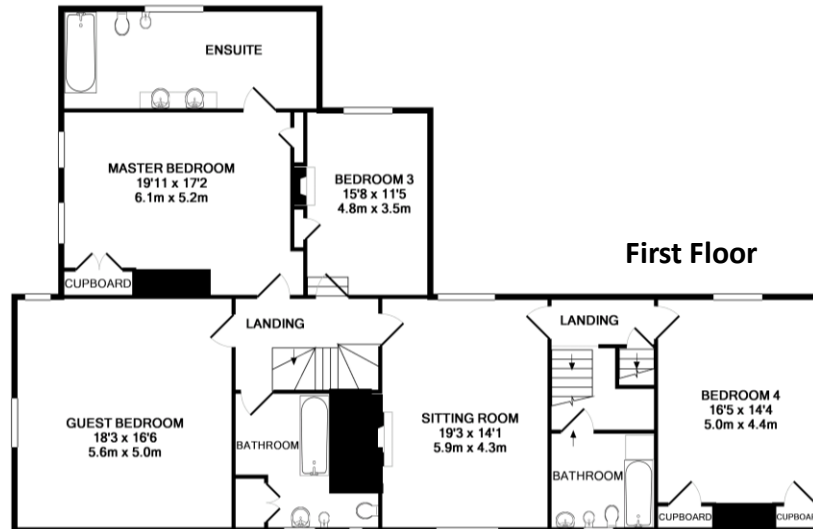

Gold Hill House

Approximate Gross Internal Floor Area
 House – 466.84 sq m / 5025.02 sq ft
 Barn – 136.78 sq m / 1472.29 sq ft

Ground Floor

First Floor

Second Floor

Whilst every attempt has been made to ensure the accuracy of the floor plan contained here, measurements of doors, windows, rooms and any other items are approximate and no responsibility is taken for any error, omission, or mis-statement. This plan is for illustrative purposes only and should be used as such by any prospective purchaser. The services, systems and appliances shown have not been tested and no guarantee as to their operability or efficiency can be given
 Made with Metropix ©2016