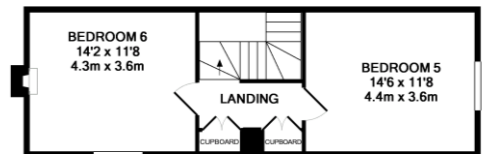

Gold Hill House

Approximate Gross Internal Floor Area
 House – 466.84 sq m / 5025.02 sq ft
 Barn – 136.78 sq m / 1472.29 sq ft

Ground Floor

First Floor

Second Floor

Whilst every attempt has been made to ensure the accuracy of the floor plan contained here, measurements of doors, windows, rooms and any other items are approximate and no responsibility is taken for any error, omission, or mis-statement. This plan is for illustrative purposes only and should be used as such by any prospective purchaser. The services, systems and appliances shown have not been tested and no guarantee as to their operability or efficiency can be given
 Made with Metropix ©2016