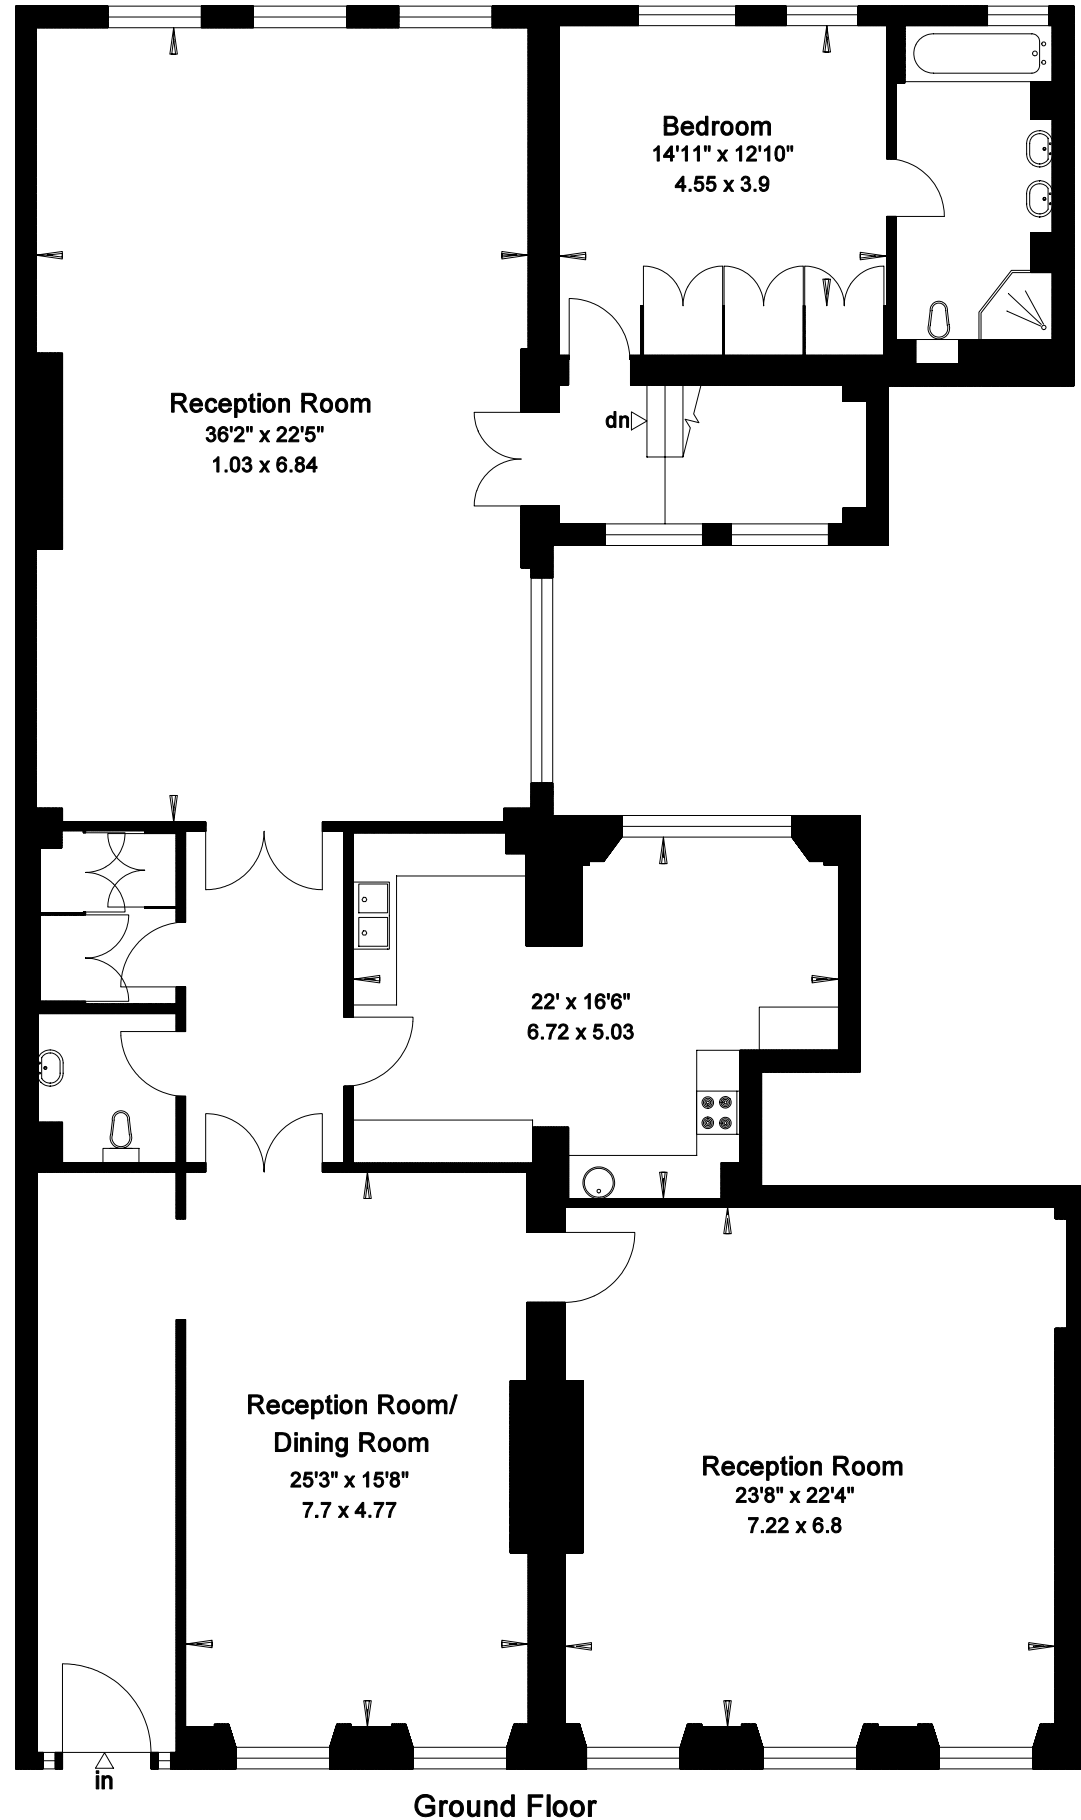

Queen's Gate Terrace

London SW7

Gross Internal Area = 408 sq. metres  
4400 sq. feet

Ground Floor

Lower Ground Floor