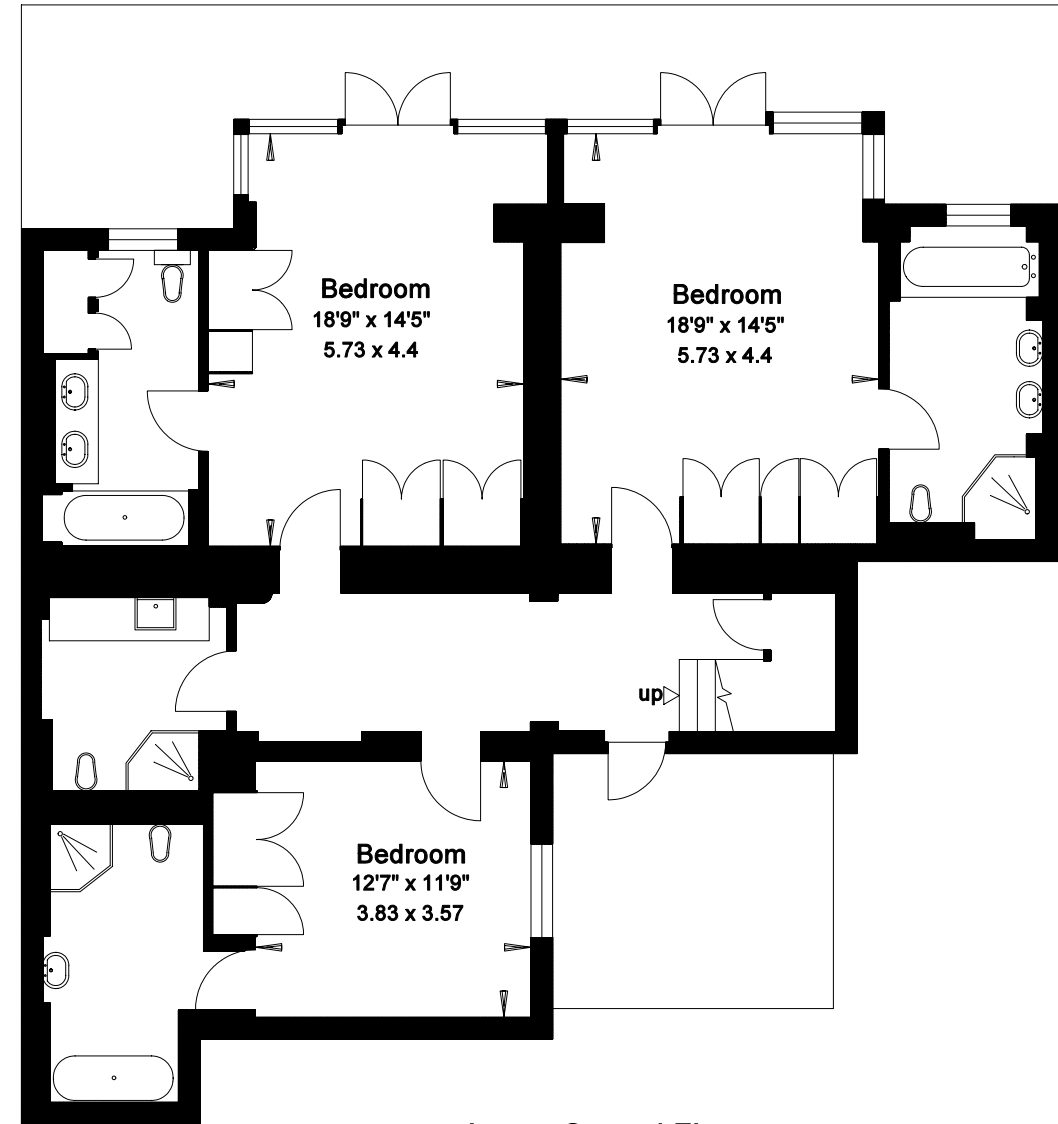

Queen's Gate Terrace

London SW7

Gross Internal Area = 408 sq. metres  
4400 sq. feet

Ground Floor

Lower Ground Floor