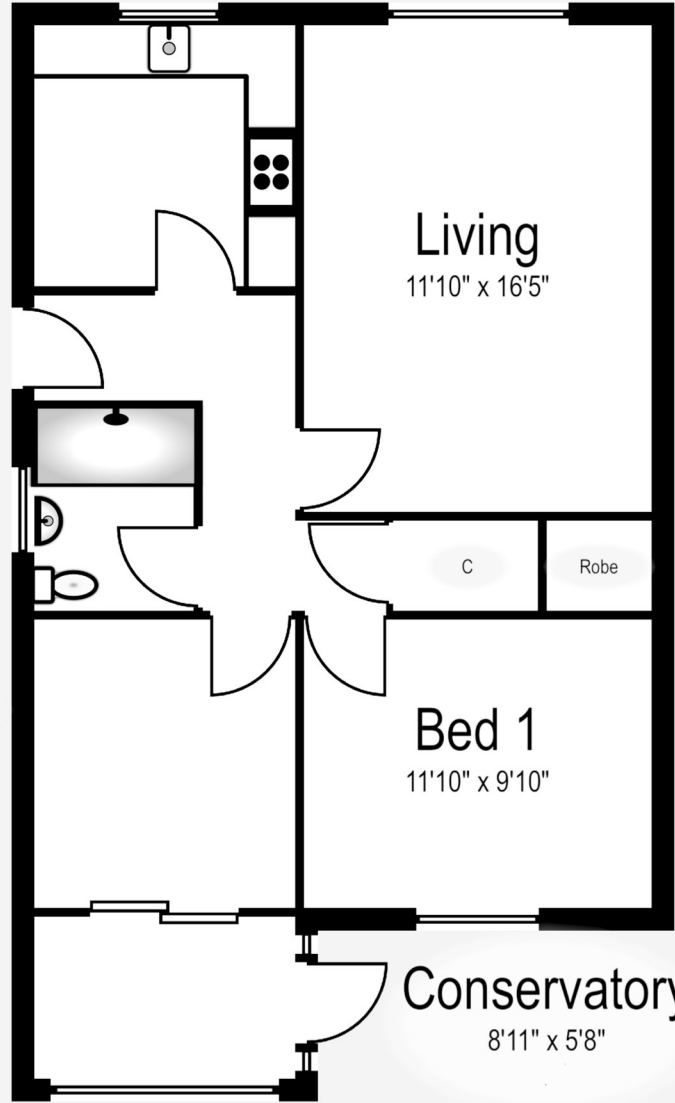

K
8'11" x 8'11"

Bath
5'7" x 7'0"

Dining/
Bed 2
8'11" x 9'10"

HD7 5SU
Internal - 798ft²
External - 922ft²
Overall - 14.79yd x 12.13yd

Measurements and layout for guidance only.
All storage spaces may not be displayed.