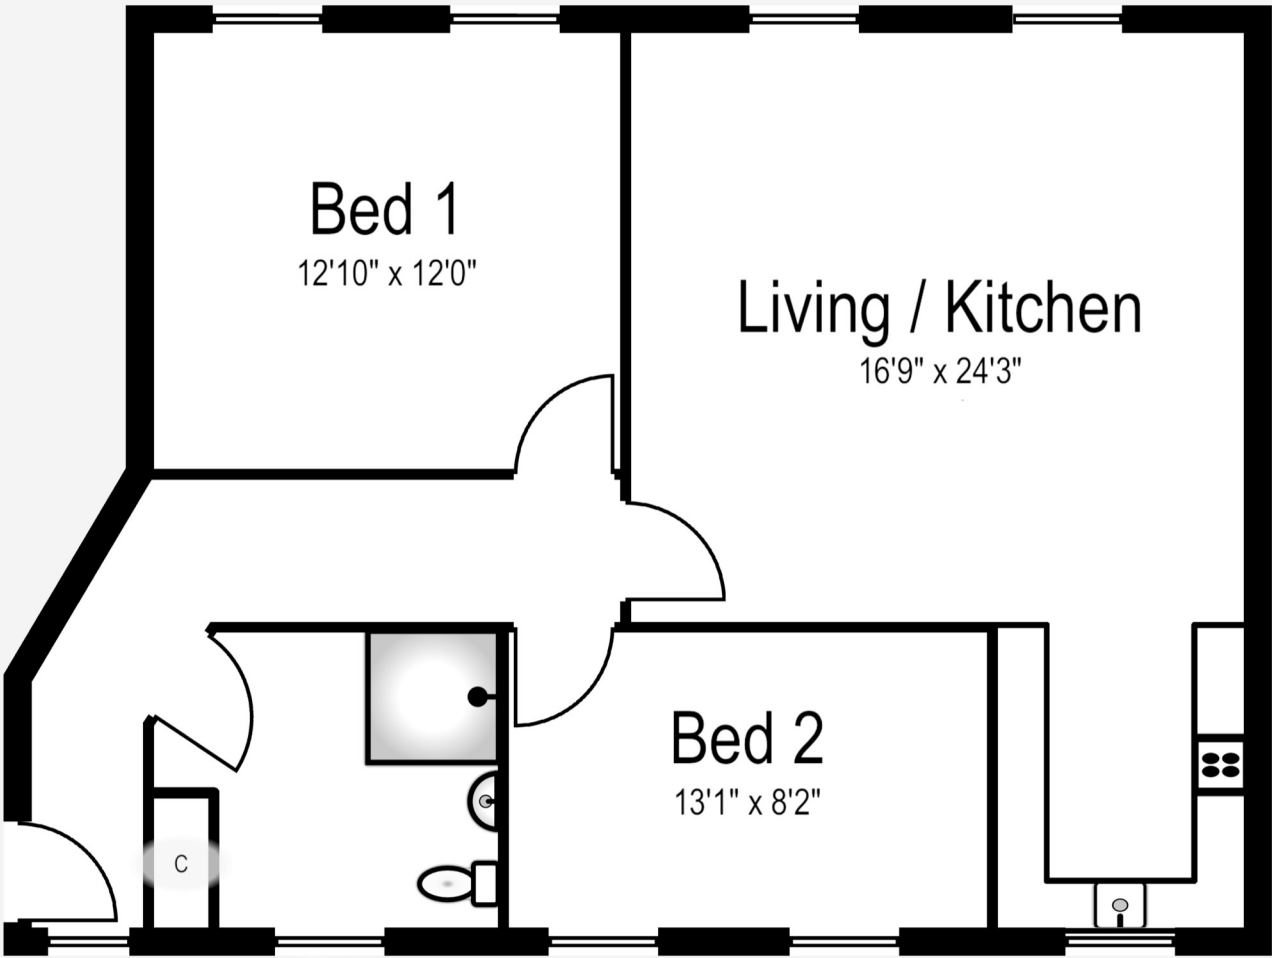

Front 3rd Floor Apartment

HD9 5AA
Internal - 748ft²
External - 834ft²
Overall - 11.34yd x 8.50yd

Bath
9'6" x 8'2"

Measurements and layout for guidance only.
All storage spaces may not be displayed.