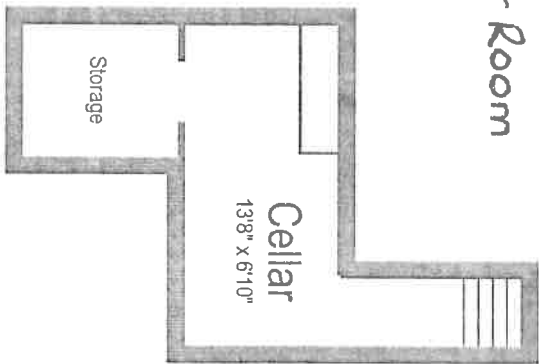

Front Ground

Shower Room
Utility
7'1" x 8'11"

Lower Ground

1st Floor

HD9 4BX

Internal - 1199ft²
External - 1393ft²
Overall - 24.31yd x 8.63yd

Measurements and layout for guidance only.
All storage spaces may not be displayed.