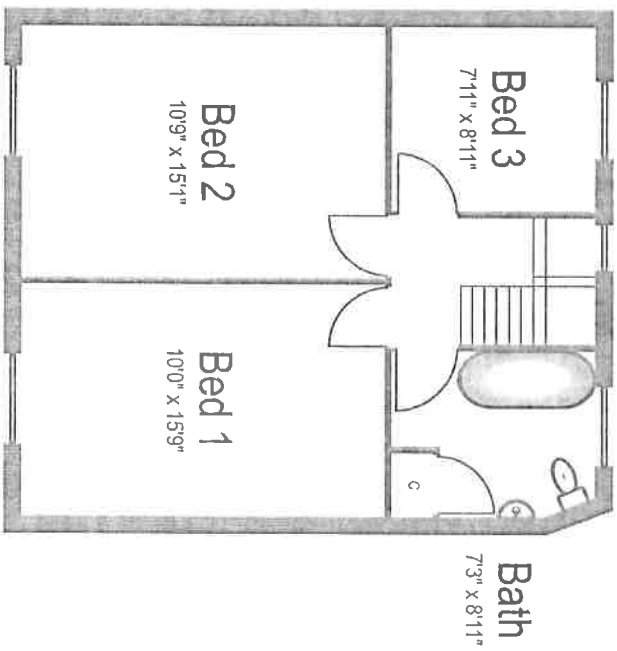

Front Ground

Shower Room
Utility
7'1" x 8'11"

Lower Ground

1st Floor

HD9 4BX

Internal - 1199ft²
External - 1393ft²
Overall - 24.31yd x 8.63yd

Measurements and layout for guidance only.
All storage spaces may not be displayed.