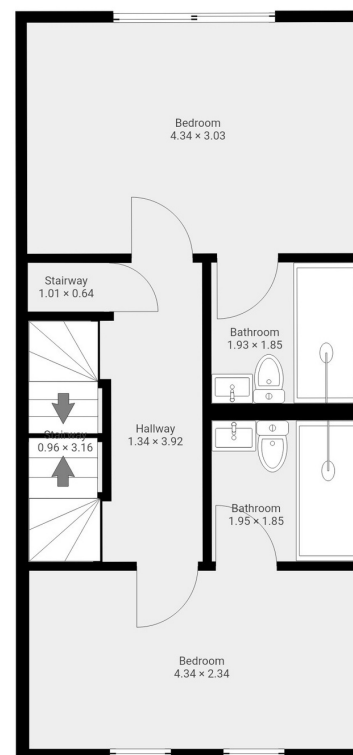

Lower Ground Approx. Gross Internal Area

415.5ft² /38.6m²

First Floor Approx. Gross Internal Area

500.5ft² /46.5m²

Second Floor Approx. Gross Internal Area

444.5ft² /41.3m²

Third Floor Approx. Gross Internal Area

240ft² /22.3m²

*Approx. Gross Internal Area excludes restricted head height areas