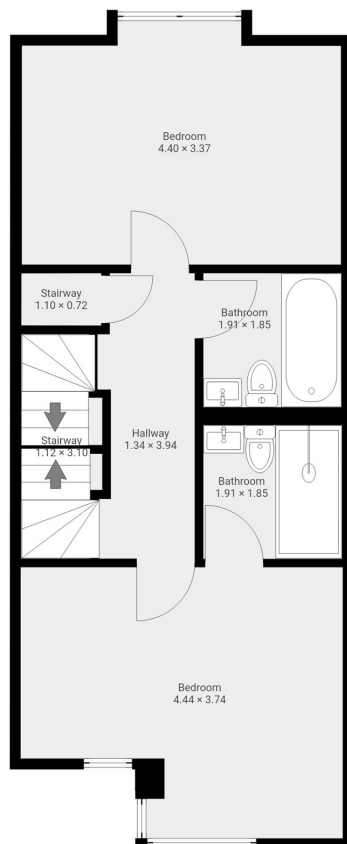

Lower Ground Approx. Gross Internal Area

415.5ft² /38.6m²

First Floor Approx. Gross Internal Area

500.5ft² /46.5m²

Second Floor Approx. Gross Internal Area

444.5ft² /41.3m²

Third Floor Approx. Gross Internal Area

240ft² /22.3m²

*Approx. Gross Internal Area excludes restricted head height areas