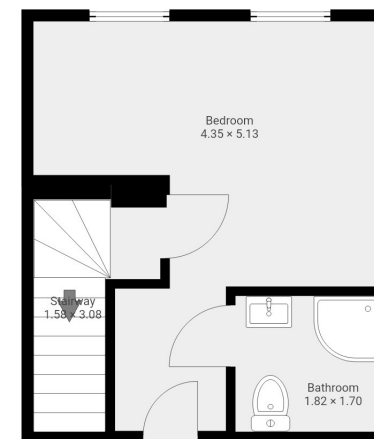

Lower Ground Approx. Gross Internal Area

415.5ft² /38.6m²

First Floor Approx. Gross Internal Area

500.5ft² /46.5m²

Second Floor Approx. Gross Internal Area

444.5ft² /41.3m²

Third Floor Approx. Gross Internal Area

240ft² /22.3m²

*Approx. Gross Internal Area excludes restricted head height areas