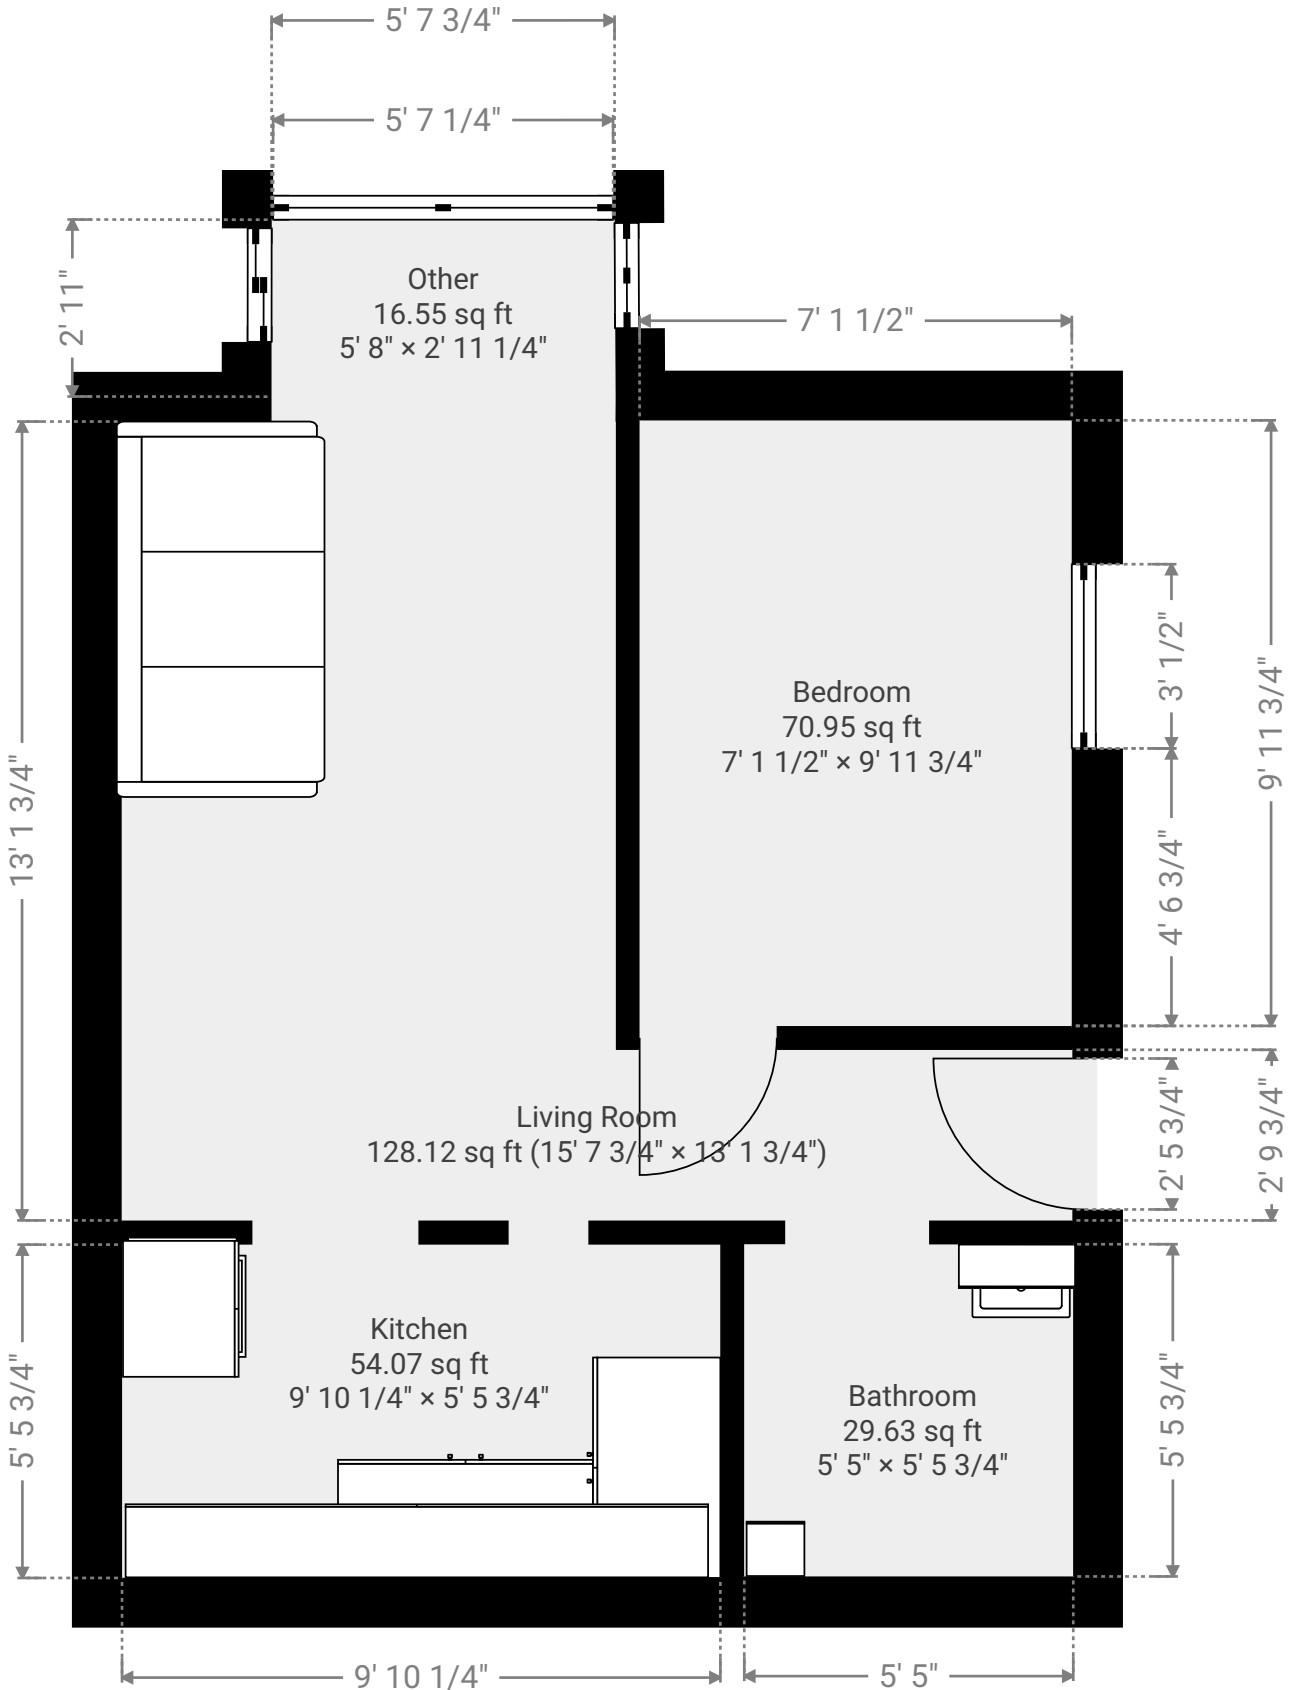

▼ Ground Floor

TOTAL AREA: 299.06 sq ft • LIVING AREA: 299.06 sq ft • ROOMS: 5

THIS FLOORPLAN IS PROVIDED WITHOUT WARRANTY OF ANY KIND. SENSOPIA DISCLAIMS ANY WARRANTY INCLUDING, WITHOUT LIMITATION, SATISFACTORY QUALITY OR ACCURACY OF DIMENSIONS.

1:38

Page 1/1