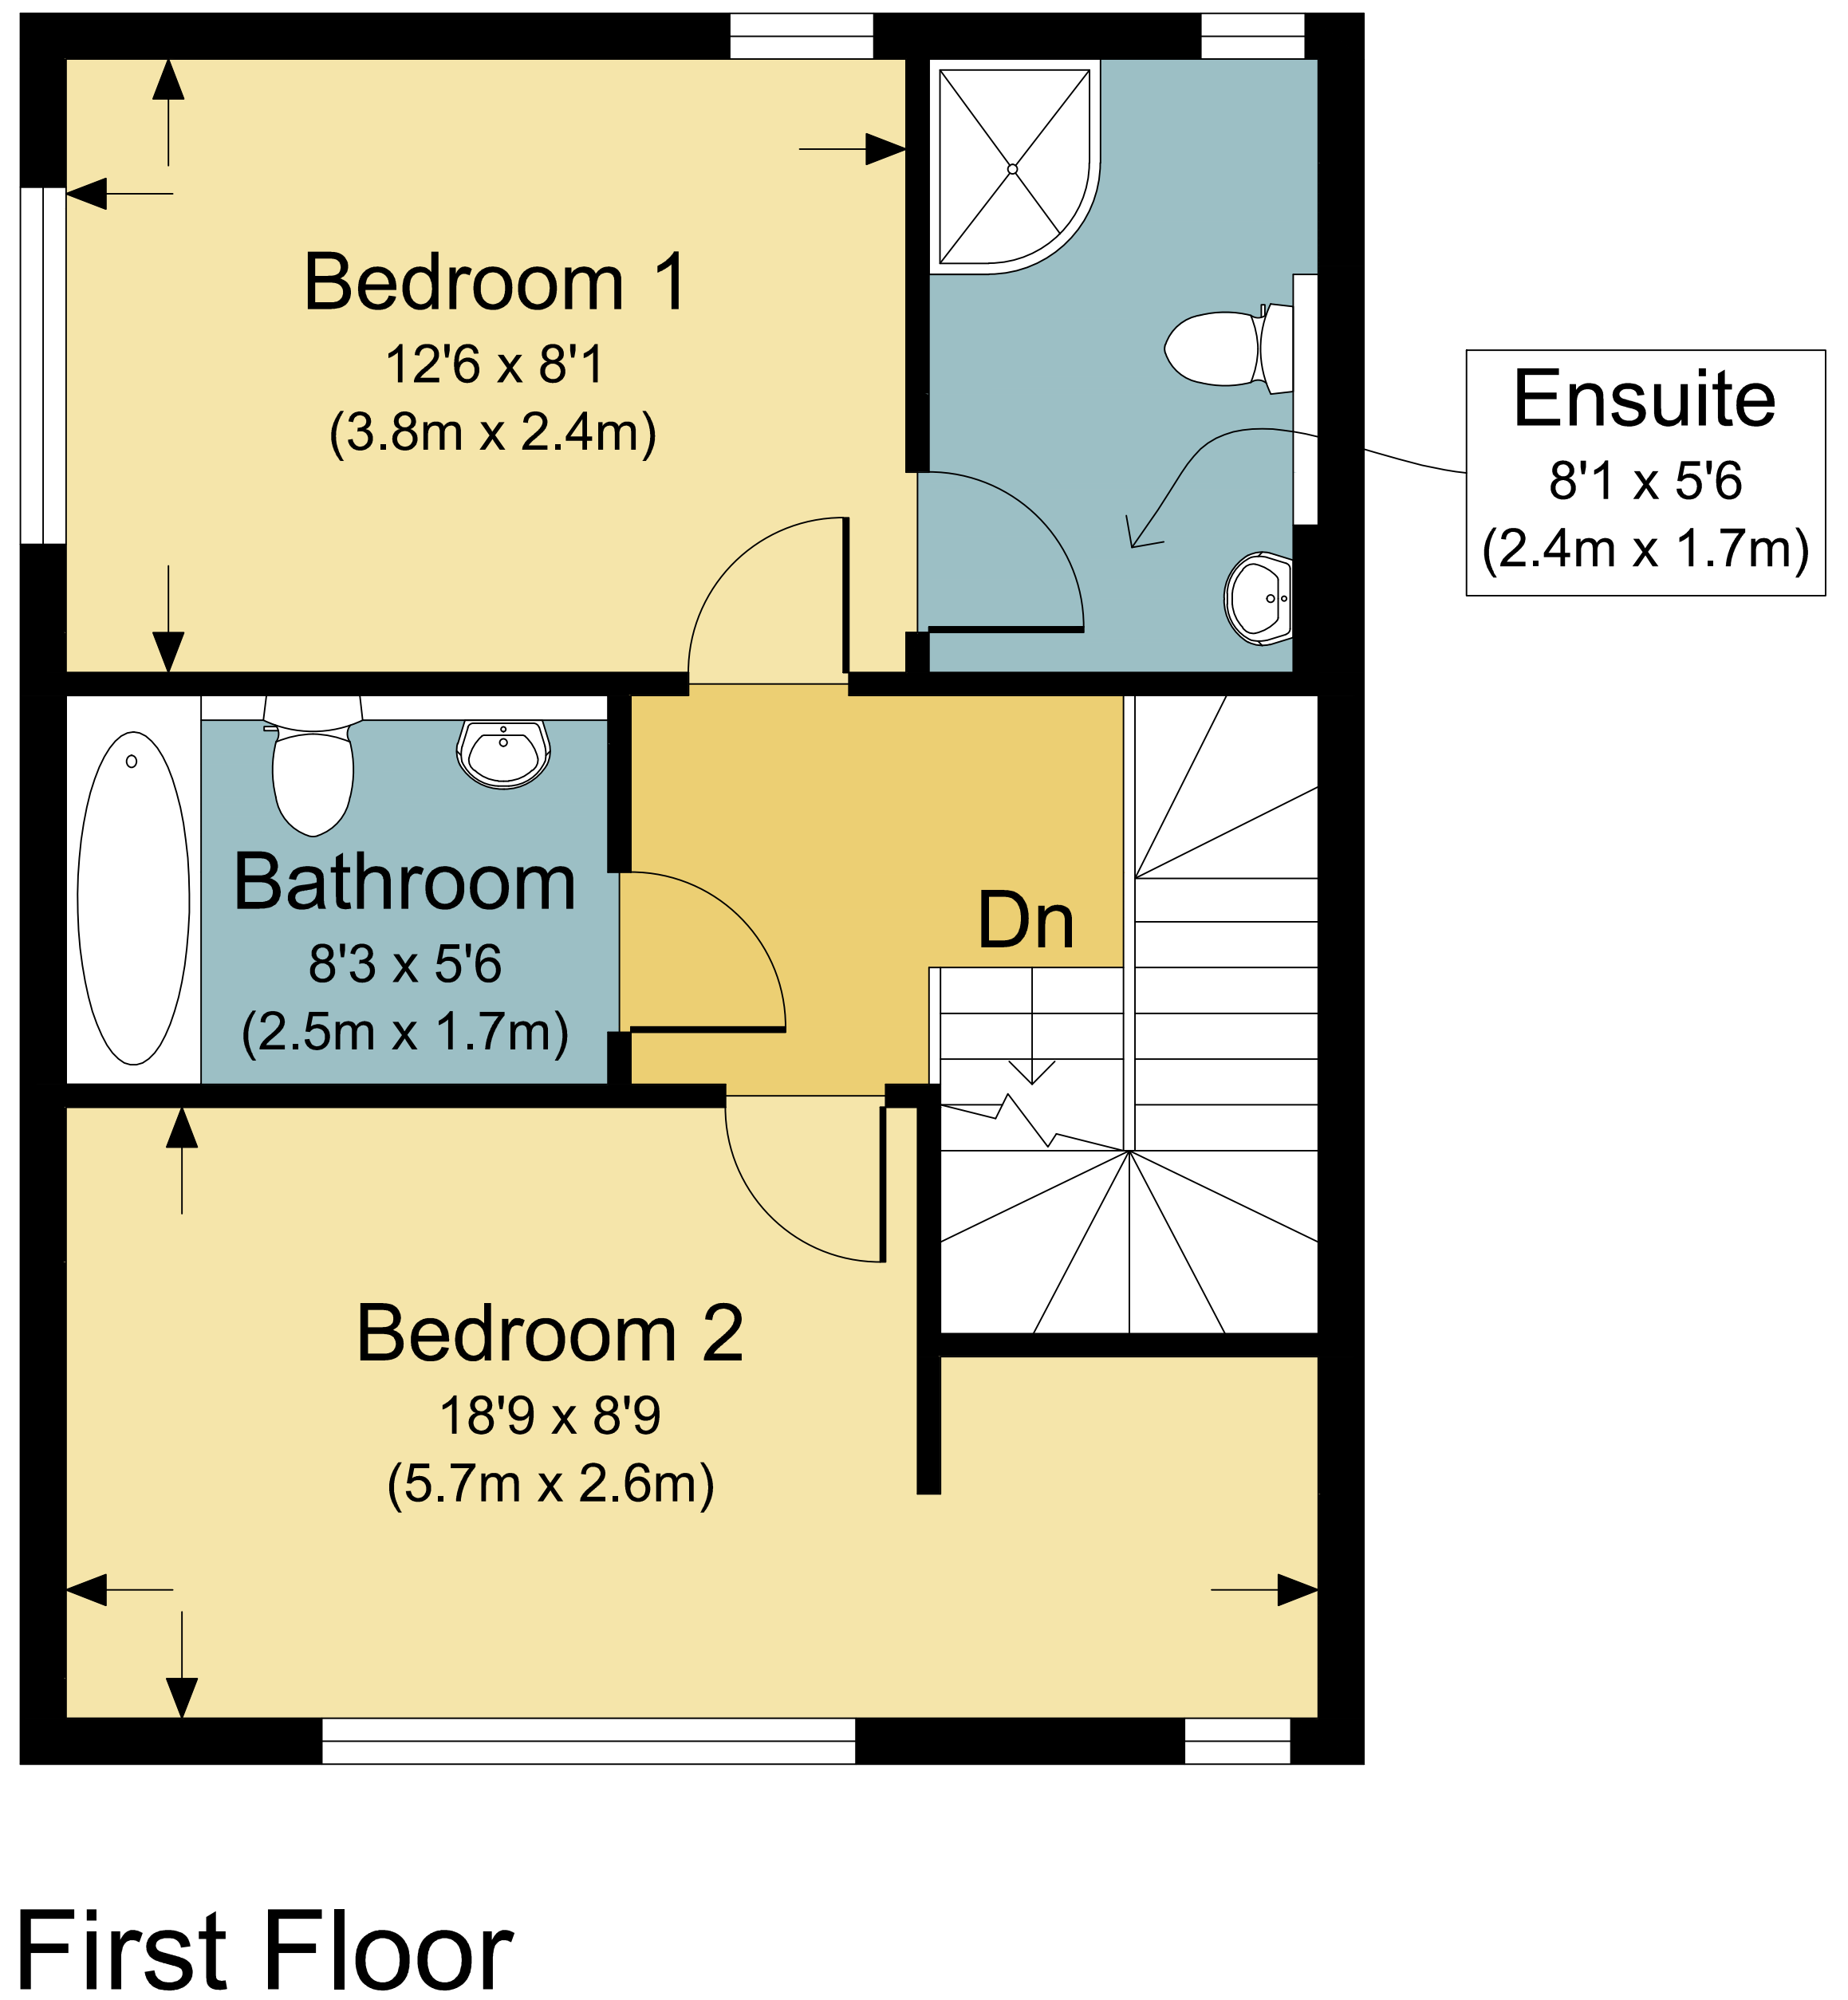

Second Floor

Ground Floor

First Floor

1 BULL COTTAGES, HP3 0JN
 APPROX. GROSS INTERNAL FLOOR AREA 1270 SQ FT / 118 SQ M.
 DAVDBOX11277-FC: THIS IMAGE IS ILLUSTRATIVE ONLY - NOT TO SCALE: COPYRIGHT: THE IMAGE TAILOR LTD. 2016.