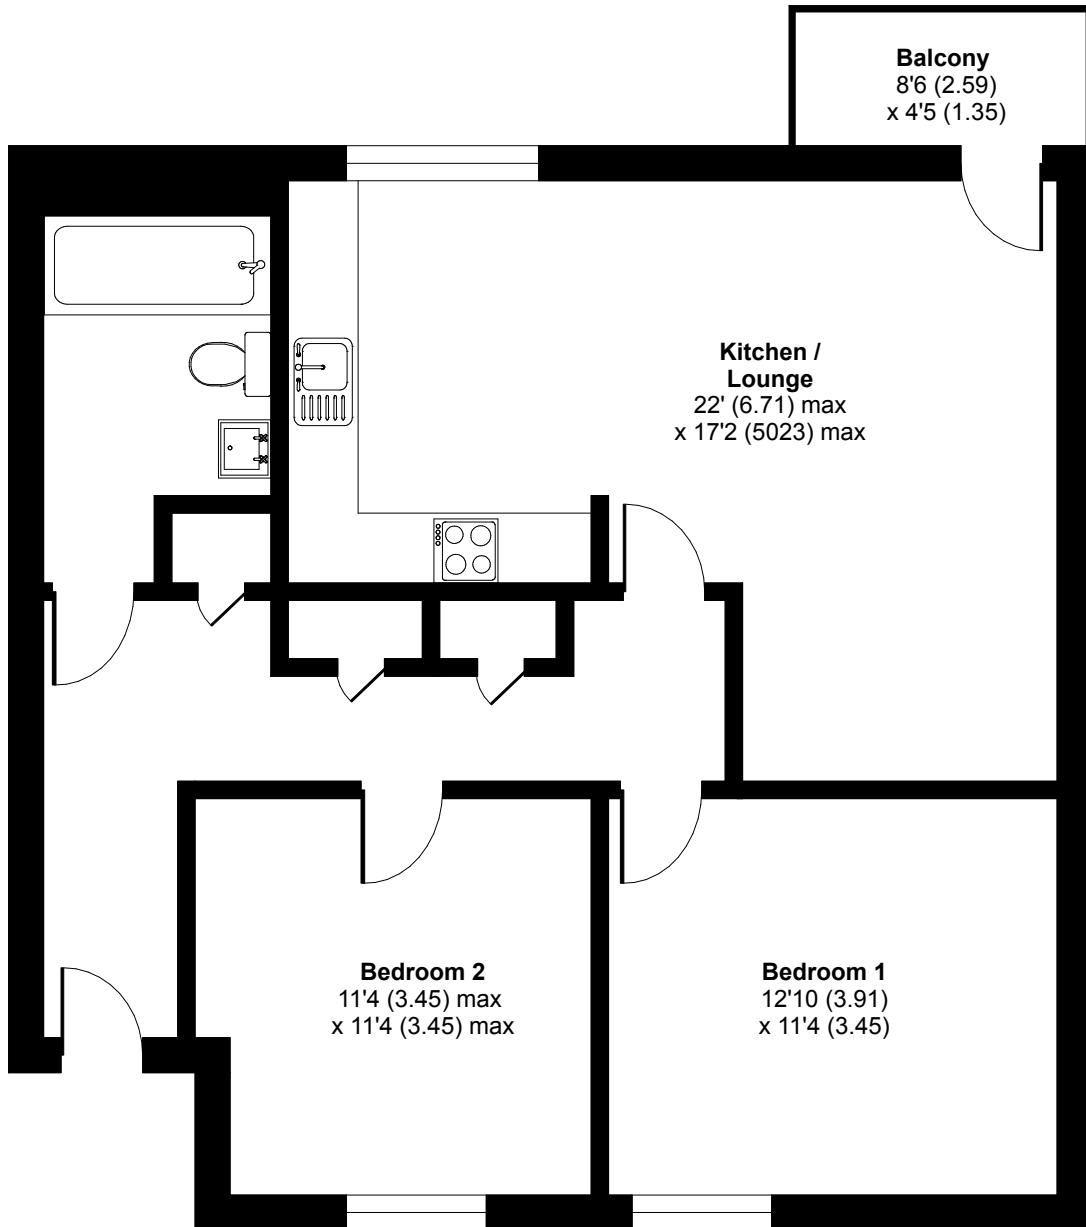

# Desborough Road, High Wycombe, HP11

Approximate Area = 817 sq ft / 75.9 sq m

For identification only - Not to scale

**FIRST FLOOR**