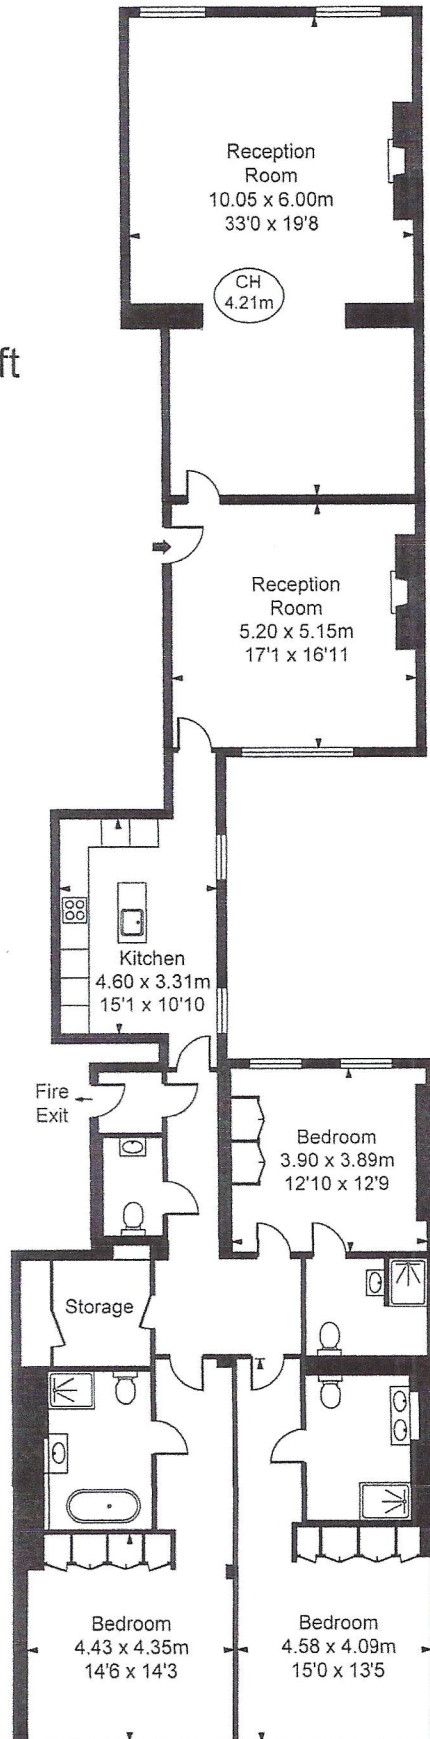

Portland Place, W1B
Approximate Gross Internal Area
215.77 sq m / 2,323 sq ft

(CH = Ceiling Heights)

Ground Floor