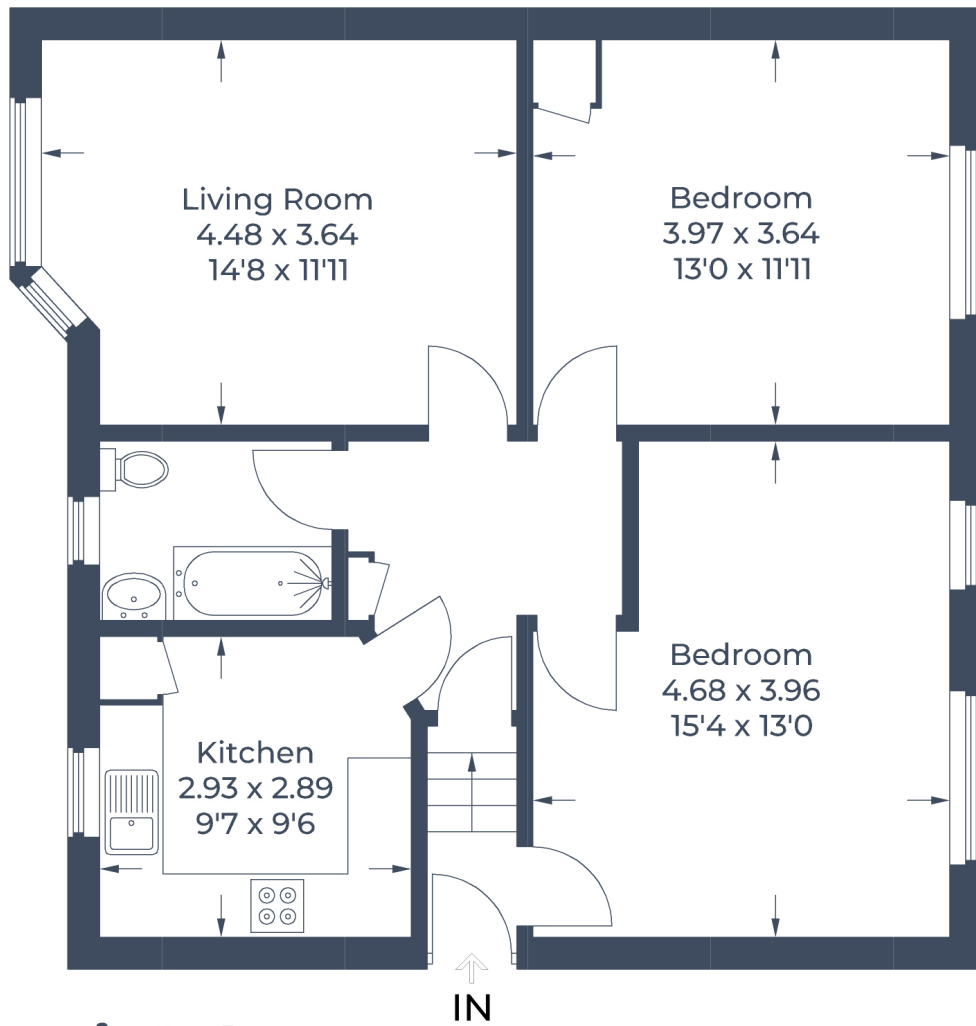

Approximate Gross Internal Area = 69.9 sq m / 752 sq ft

(Not Shown In Actual Location / Orientation)

First Floor

Illustration for identification purposes only,
measurements are approximate, not to scale.