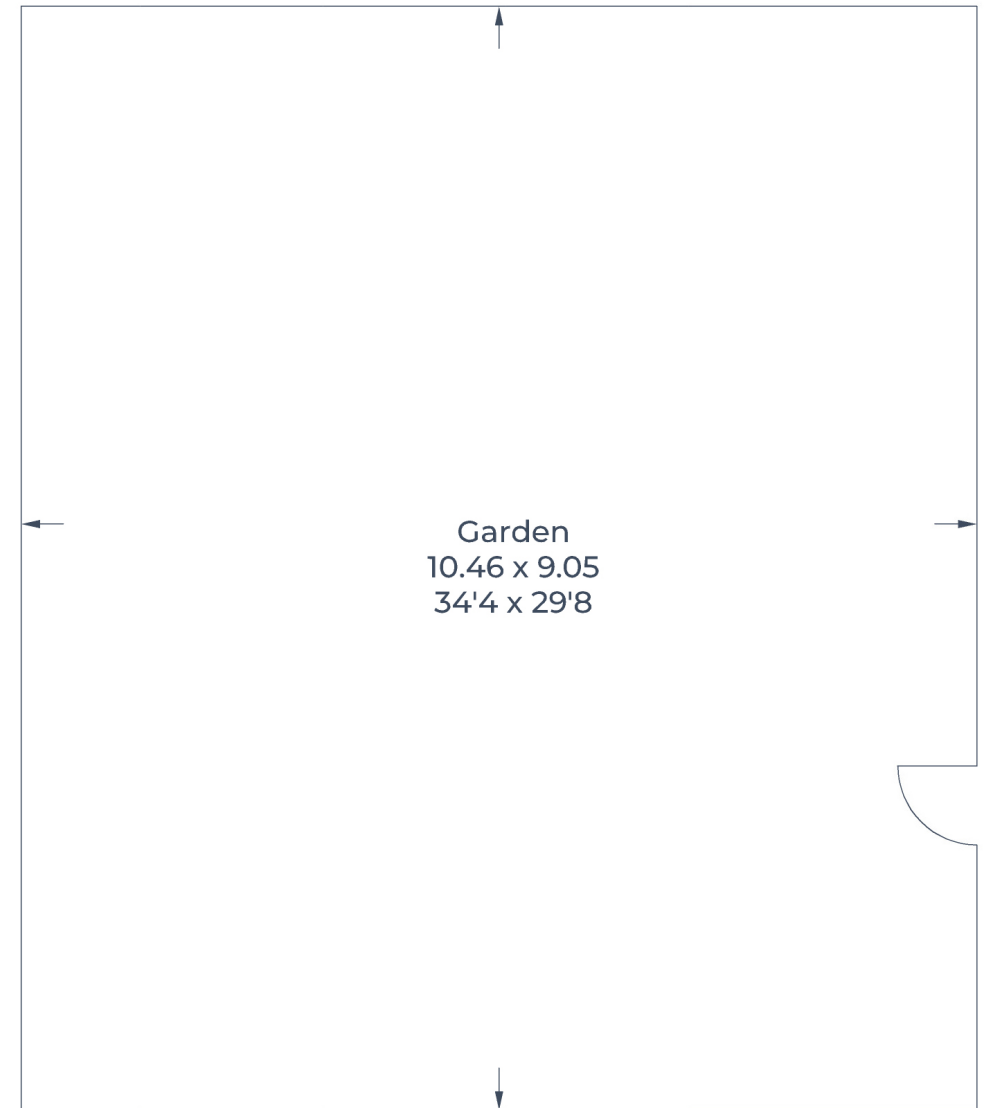

Approximate Gross Internal Area = 69.9 sq m / 752 sq ft

(Not Shown In Actual Location / Orientation)

First Floor

Illustration for identification purposes only,
measurements are approximate, not to scale.