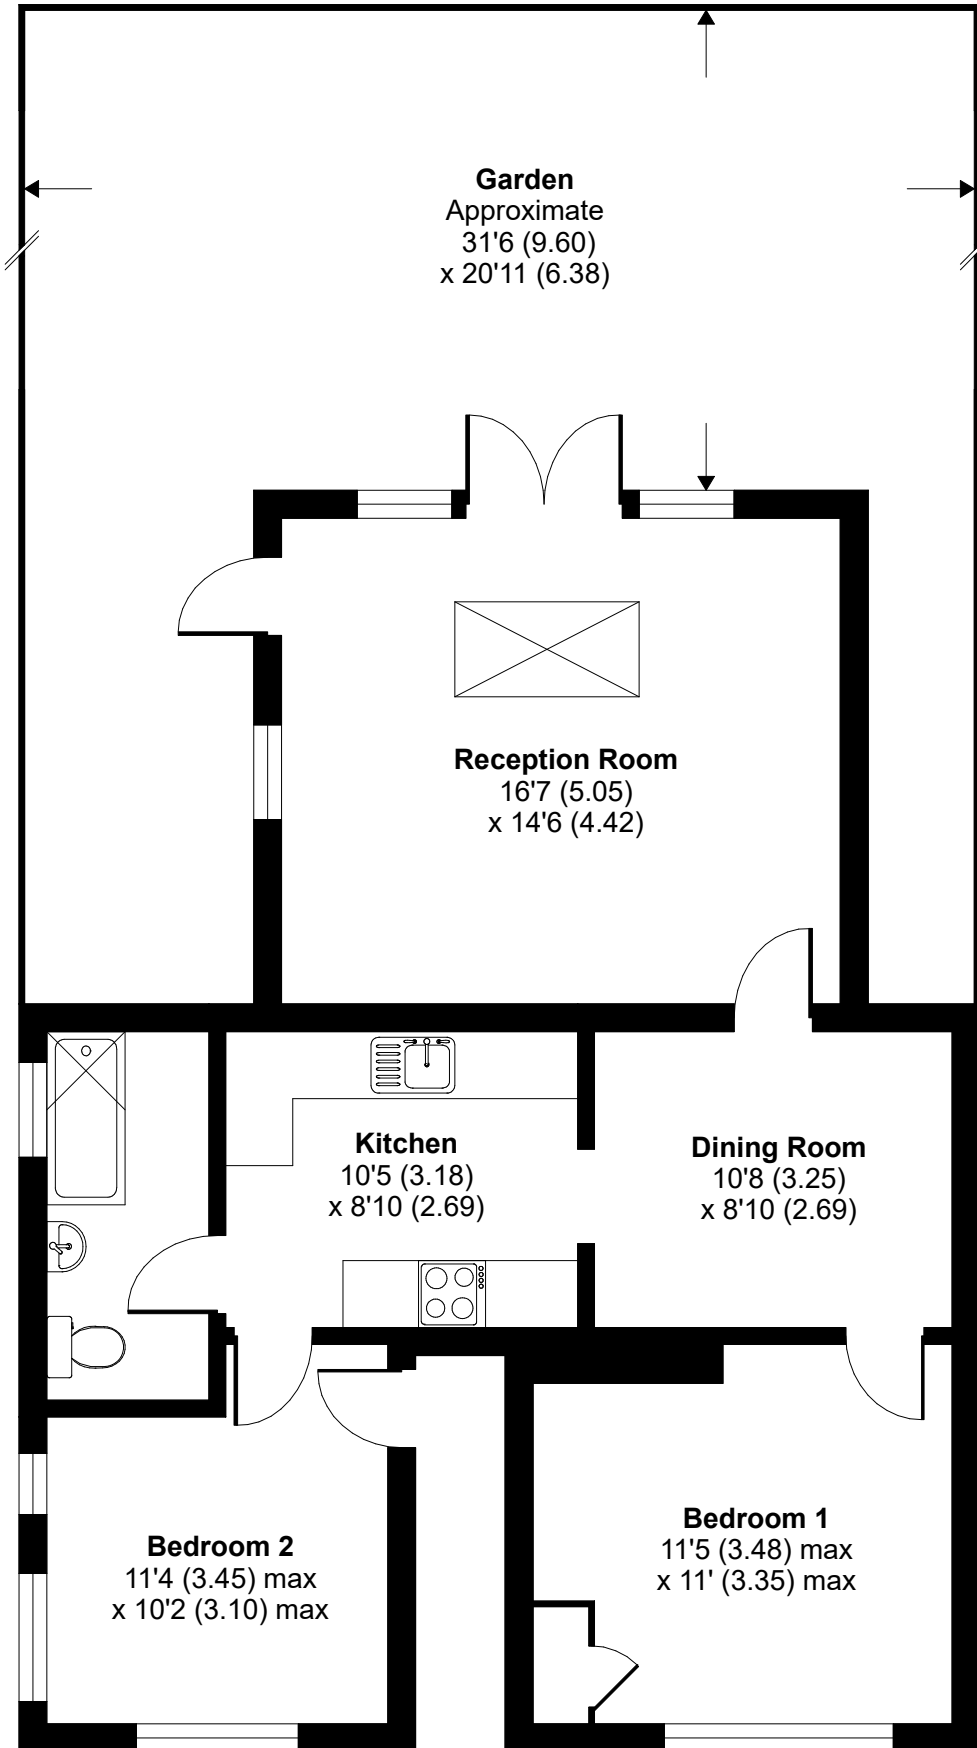

# Holly Copse, Stevenage, SG1

Approximate Area = 762 sq ft / 70.7 sq m

For identification only - Not to scale

**GROUND FLOOR**