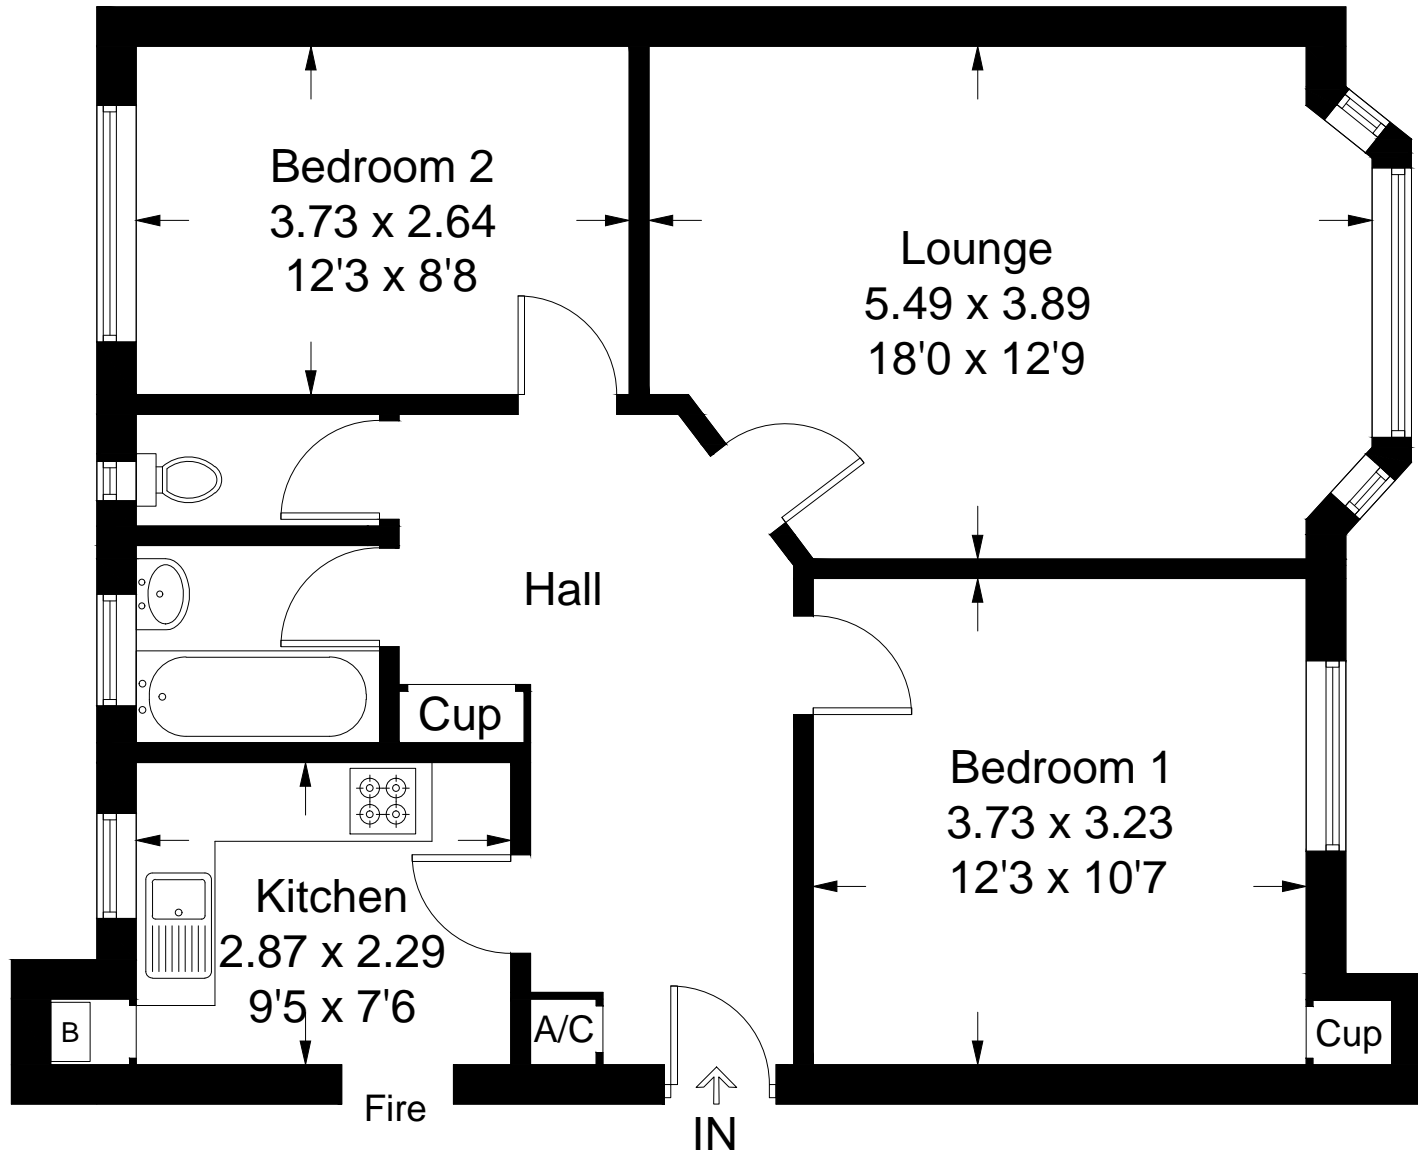

Flat 10 Fernbank

Approximate Gross Internal Area = 71.1 sq m / 765 sq ft

Illustration for identification purposes only, measurements are approximate, not to scale. floorplansUsketch.com © (ID541787)