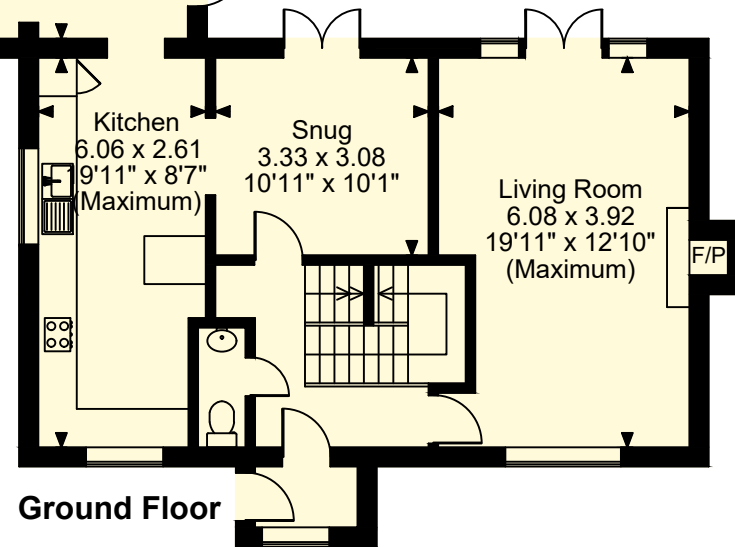

Millbrook Trout Farm, Fovant, Wiltshire

Approximate Gross Internal Area

Main House = 2380 Sq Ft/221 Sq M

Garage = 154 Sq Ft/14 Sq M

Barn = 648 Sq Ft/60 Sq M

Total = 3182 Sq Ft/295 Sq M

Boot Room
2.55 x 2.46
8'4" x 8'1"

First Floor

Barn

Basement

Ground Floor

FOR ILLUSTRATIVE PURPOSES ONLY - NOT TO SCALE

The position & size of doors, windows, appliances and other features are approximate only.

© ehouse. Unauthorised reproduction prohibited. Drawing ref. dig/8583782/OHL