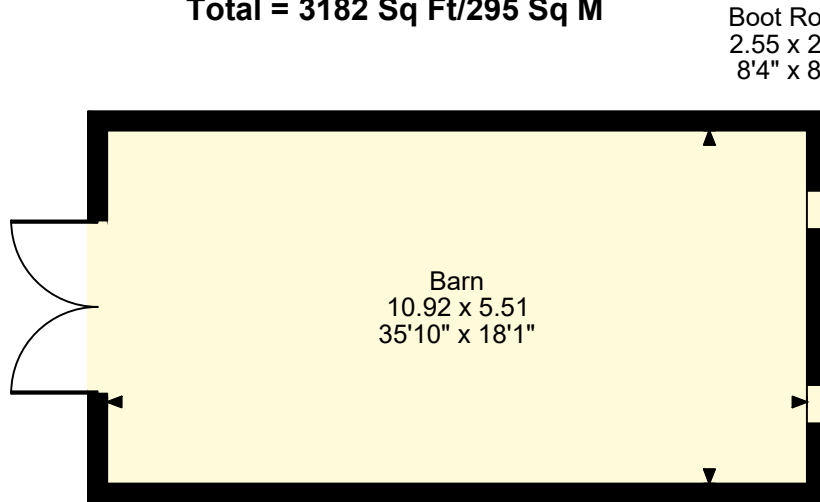

Millbrook Trout Farm, Fovant, Wiltshire

Approximate Gross Internal Area

Main House = 2380 Sq Ft/221 Sq M

Garage = 154 Sq Ft/14 Sq M

Barn = 648 Sq Ft/60 Sq M

Total = 3182 Sq Ft/295 Sq M

Boot Room
2.55 x 2.46
8'4" x 8'1"

First Floor

Barn

Basement

Ground Floor

FOR ILLUSTRATIVE PURPOSES ONLY - NOT TO SCALE

The position & size of doors, windows, appliances and other features are approximate only.

© ehouse. Unauthorised reproduction prohibited. Drawing ref. dig/8583782/OHL