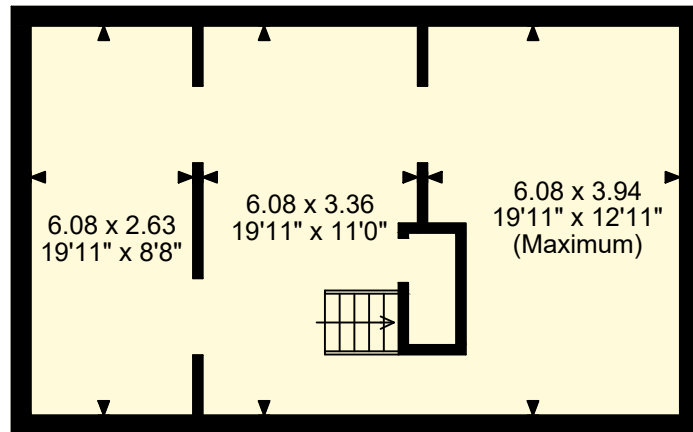

Millbrook Trout Farm, Fovant, Wiltshire

Approximate Gross Internal Area

Main House = 2380 Sq Ft/221 Sq M

Garage = 154 Sq Ft/14 Sq M

Barn = 648 Sq Ft/60 Sq M

Total = 3182 Sq Ft/295 Sq M

Boot Room
2.55 x 2.46
8'4" x 8'1"

First Floor

Barn

Basement

Ground Floor

FOR ILLUSTRATIVE PURPOSES ONLY - NOT TO SCALE

The position & size of doors, windows, appliances and other features are approximate only.

© ehouse. Unauthorised reproduction prohibited. Drawing ref. dig/8583782/OHL