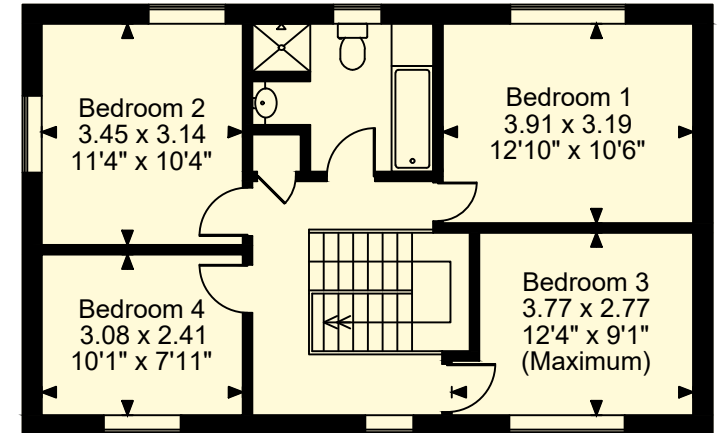

Millbrook Trout Farm, Fovant, Wiltshire

Approximate Gross Internal Area

Main House = 2380 Sq Ft/221 Sq M

Garage = 154 Sq Ft/14 Sq M

Barn = 648 Sq Ft/60 Sq M

Total = 3182 Sq Ft/295 Sq M

Boot Room
2.55 x 2.46
8'4" x 8'1"

First Floor

Barn

Basement

Ground Floor

FOR ILLUSTRATIVE PURPOSES ONLY - NOT TO SCALE

The position & size of doors, windows, appliances and other features are approximate only.

© ehouse. Unauthorised reproduction prohibited. Drawing ref. dig/8583782/OHL