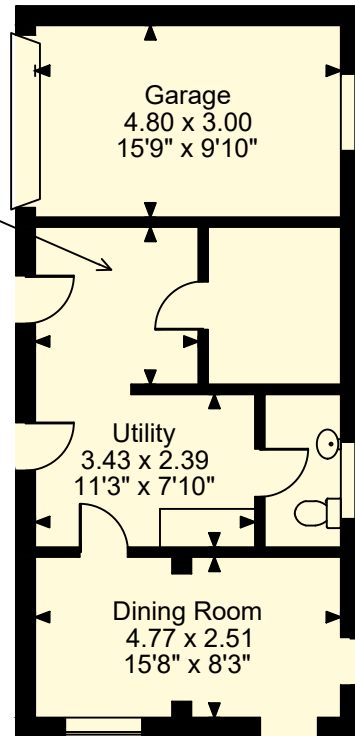

Millbrook Trout Farm, Fovant, Wiltshire

Approximate Gross Internal Area

Main House = 2380 Sq Ft/221 Sq M

Garage = 154 Sq Ft/14 Sq M

Barn = 648 Sq Ft/60 Sq M

Total = 3182 Sq Ft/295 Sq M

Boot Room
2.55 x 2.46
8'4" x 8'1"

First Floor

Barn

Basement

Ground Floor

FOR ILLUSTRATIVE PURPOSES ONLY - NOT TO SCALE

The position & size of doors, windows, appliances and other features are approximate only.

© ehouse. Unauthorised reproduction prohibited. Drawing ref. dig/8583782/OHL