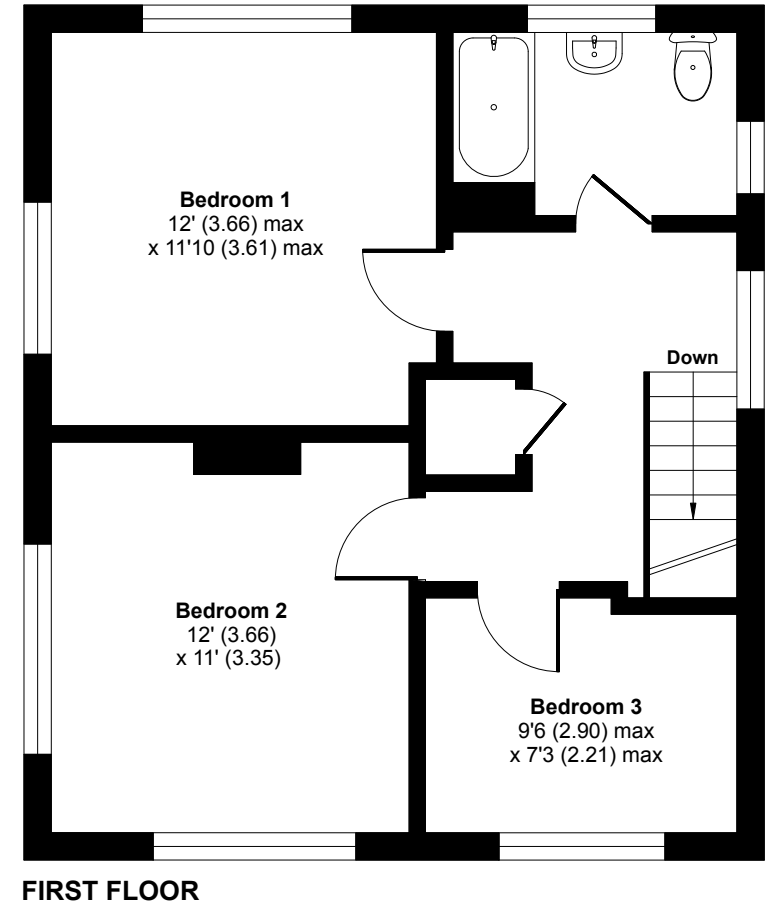

# Dellans Farm, Dunwood Hill, East Wellow, Romsey, SO51

Approximate Area = 1273 sq ft / 118.2 sq m

For identification only - Not to scale

Floor plan produced in accordance with RICS Property Measurement Standards incorporating International Property Measurement Standards (IPMS2 Residential). © nitchecom 2023. Produced for Fox Grant. REF: 1000067