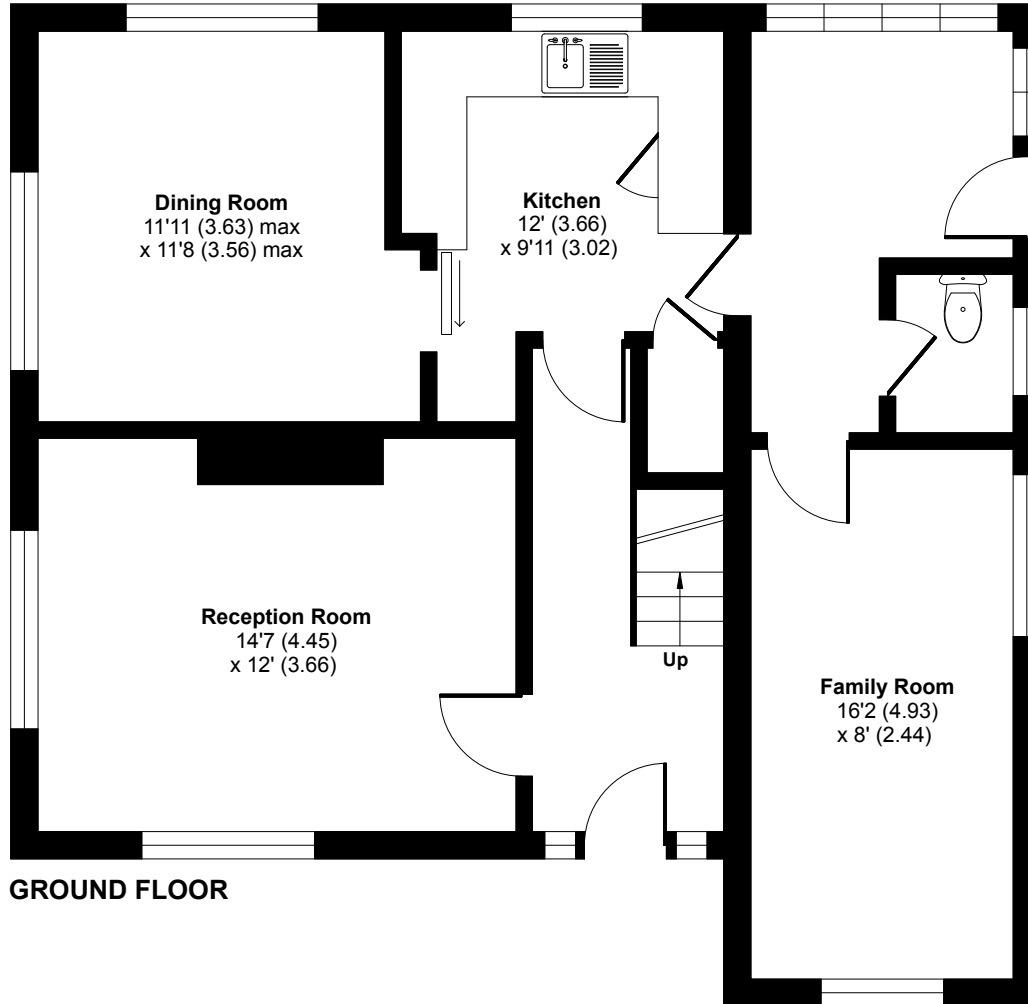

# Dellans Farm, Dunwood Hill, East Wellow, Romsey, SO51

Approximate Area = 1273 sq ft / 118.2 sq m

For identification only - Not to scale

Floor plan produced in accordance with RICS Property Measurement Standards incorporating International Property Measurement Standards (IPMS2 Residential). © nitchecom 2023. Produced for Fox Grant. REF: 1000067