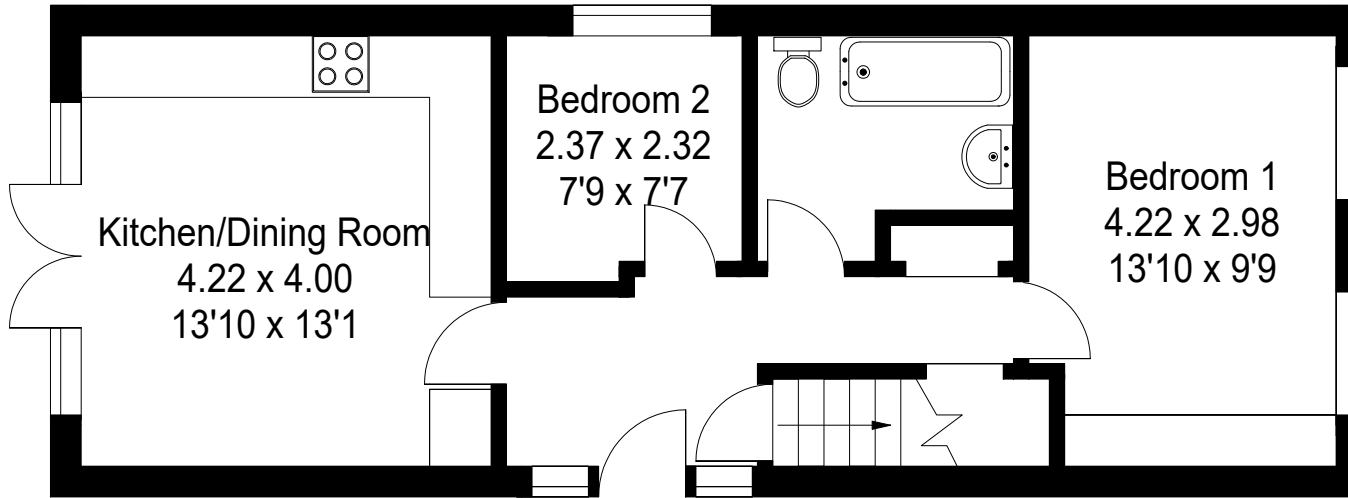

# Pennsylvania Barn, Lyonshall, Herefordshire HR5 3JU

Approximate Gross Internal Area :- 102 sq m / 1097 sq ft

## Ground Floor

## First Floor

PRODUCED FOR FOX GRANT 2023

This illustration is for identification purposes only.  
Not drawn to scale, unless stated.