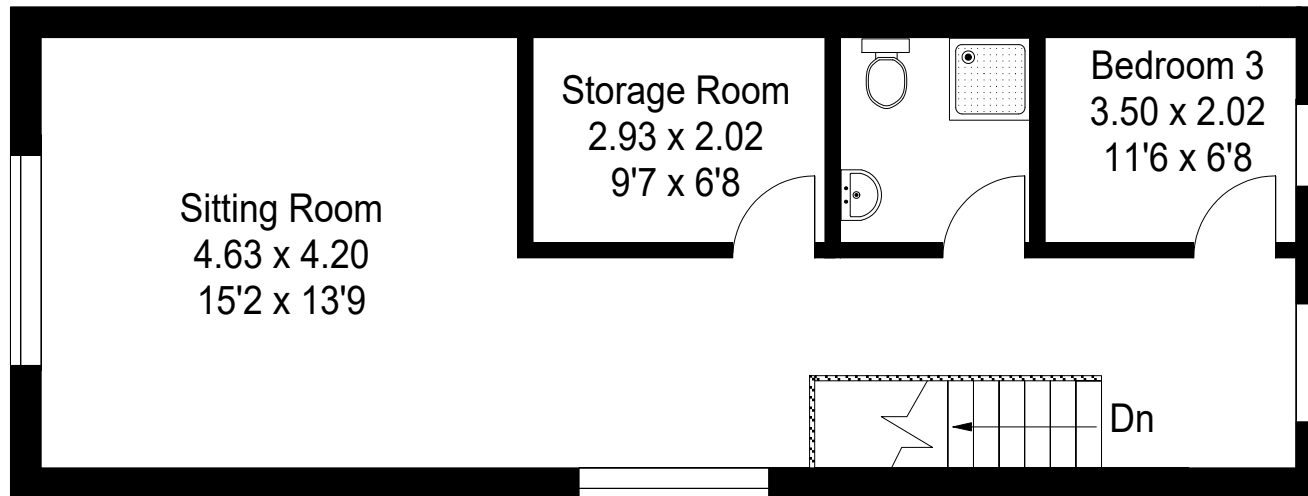

# Pennsylvania Barn, Lyonshall, Herefordshire HR5 3JU

Approximate Gross Internal Area :- 102 sq m / 1097 sq ft

## Ground Floor