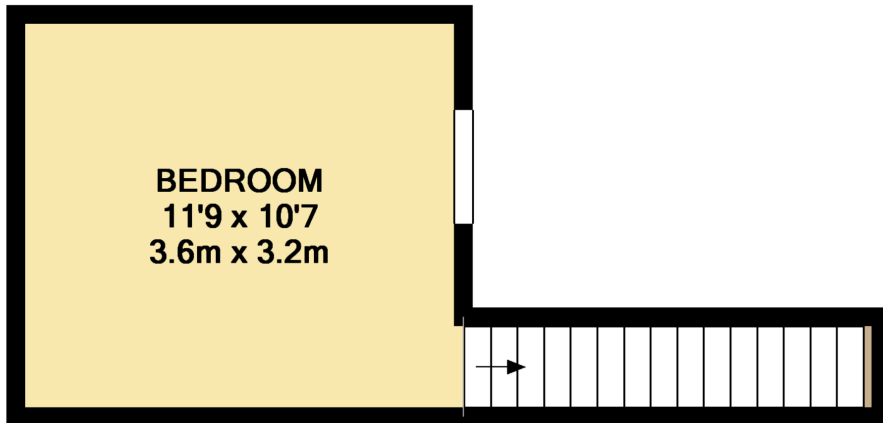

GROUND FLOOR
 APPROX. FLOOR
 AREA 357 SQ.FT.
 (33.2 SQ.M.)

1ST FLOOR
 APPROX. FLOOR
 AREA 153 SQ.FT.
 (14.2 SQ.M.)

TOTAL APPROX. FLOOR AREA 510 SQ.FT. (47.4 SQ.M.)

Made with Metropix ©2018