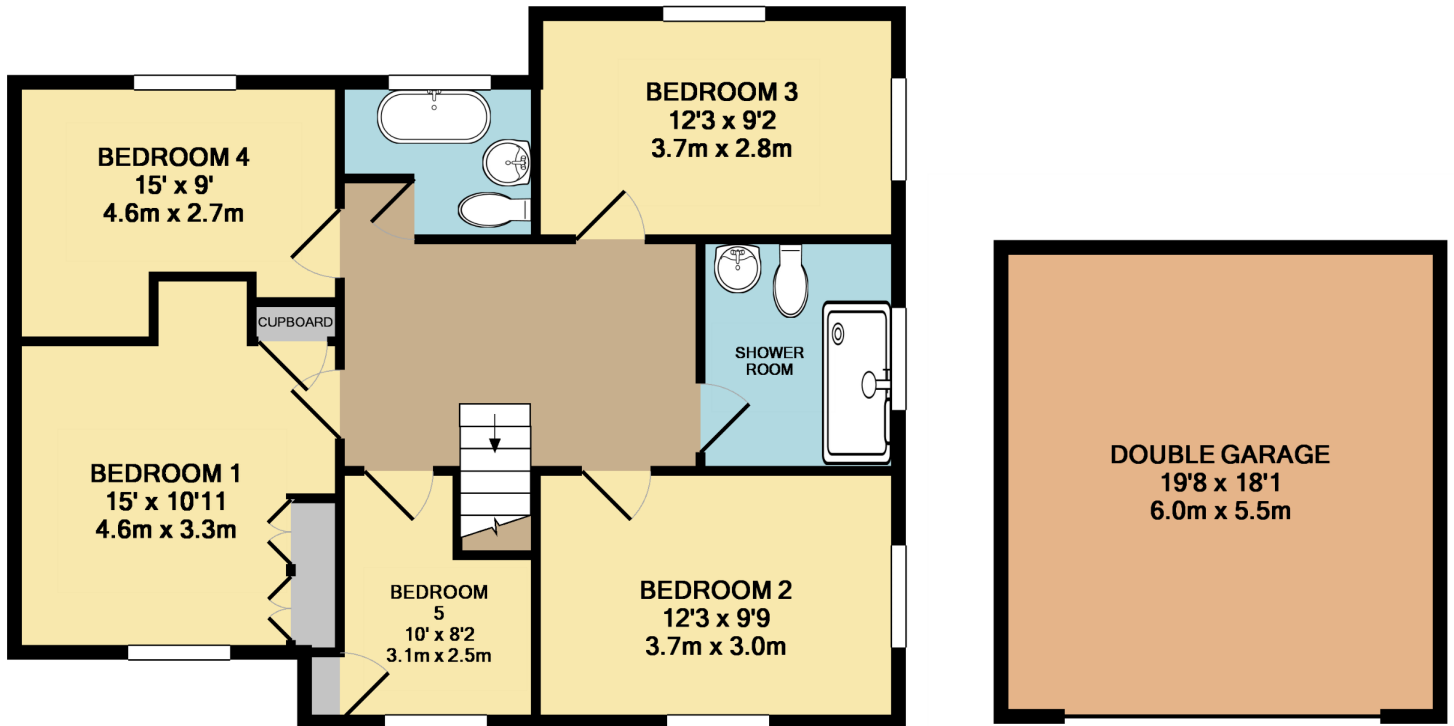

GROUND FLOOR

1ST FLOOR

ENTRANCE FLOOR

TOTAL APPROX. FLOOR AREA 1942 SQ.FT. (180.4 SQ.M.)

Made with Metropix ©2018