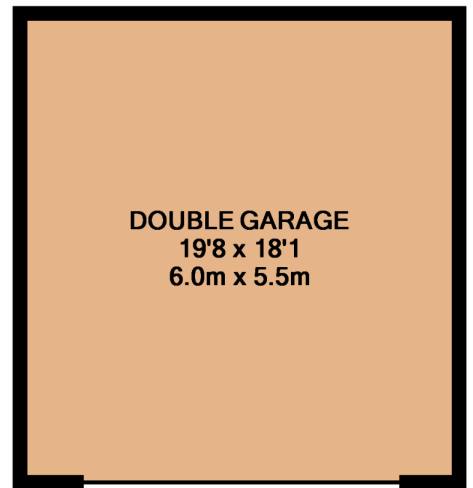

GROUND FLOOR

1ST FLOOR

ENTRANCE FLOOR

TOTAL APPROX. FLOOR AREA 1942 SQ.FT. (180.4 SQ.M.)

Made with Metropix ©2018